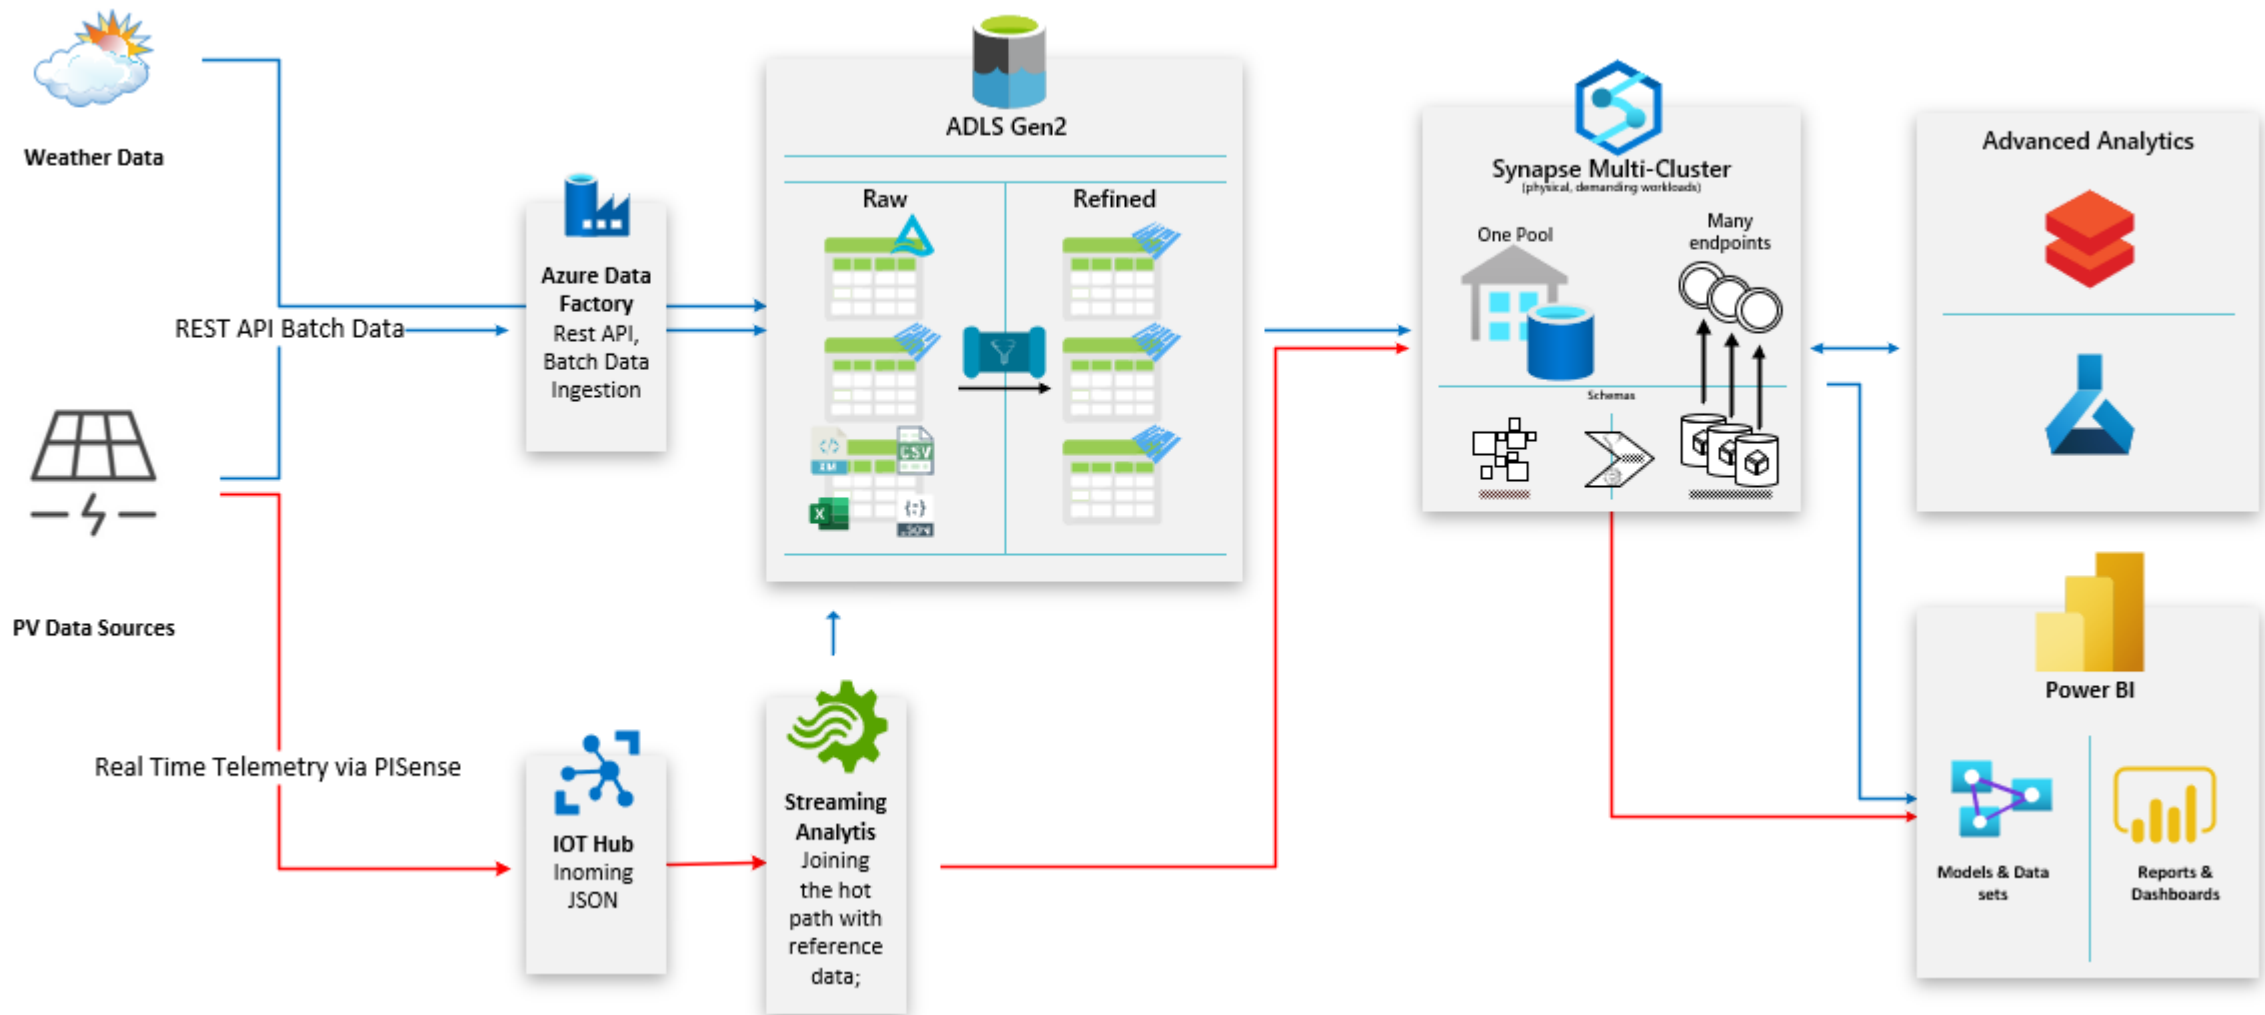

Elitmind Sustainability Hub

Sustainable solution for energy management