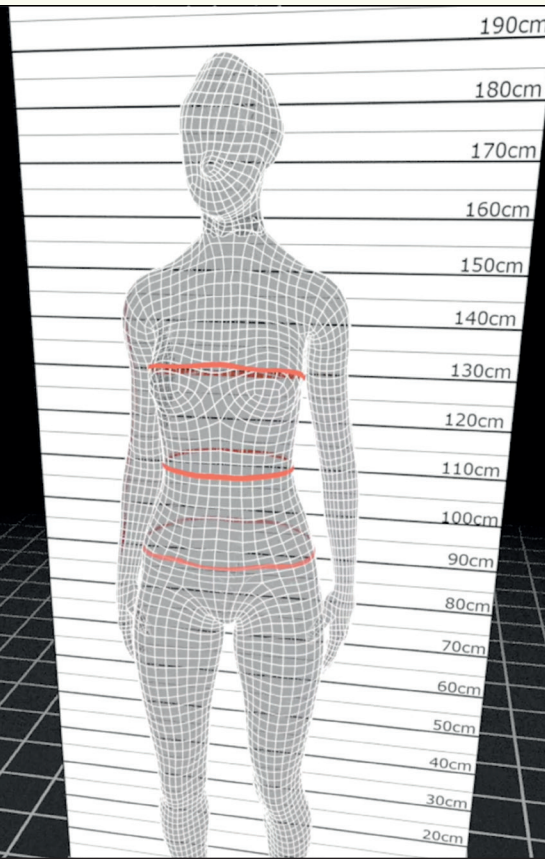

REACTIVE REALITY

SOLUTION

Accurate Fit & Sizing

REDUCE PRODUCT RETURNS

With PICTOFiT, online shoppers can create photo-realistic avatars within minutes.

The avatars reflect the shoppers' body shapes accurately and enable them to get accurate size recommendations, find the perfect fit, and buy with confidence. As a result, shoppers return fewer products.

The size recommendations are based on size charts or garment tech packs, giving them an unmatched level of accuracy.

GET IN TOUCH

GRAZ (HQ)

Reactive Reality AG
Waltendorfer Hauptstrasse 32a,
8010 Graz, Austria
office@reactivereality.com