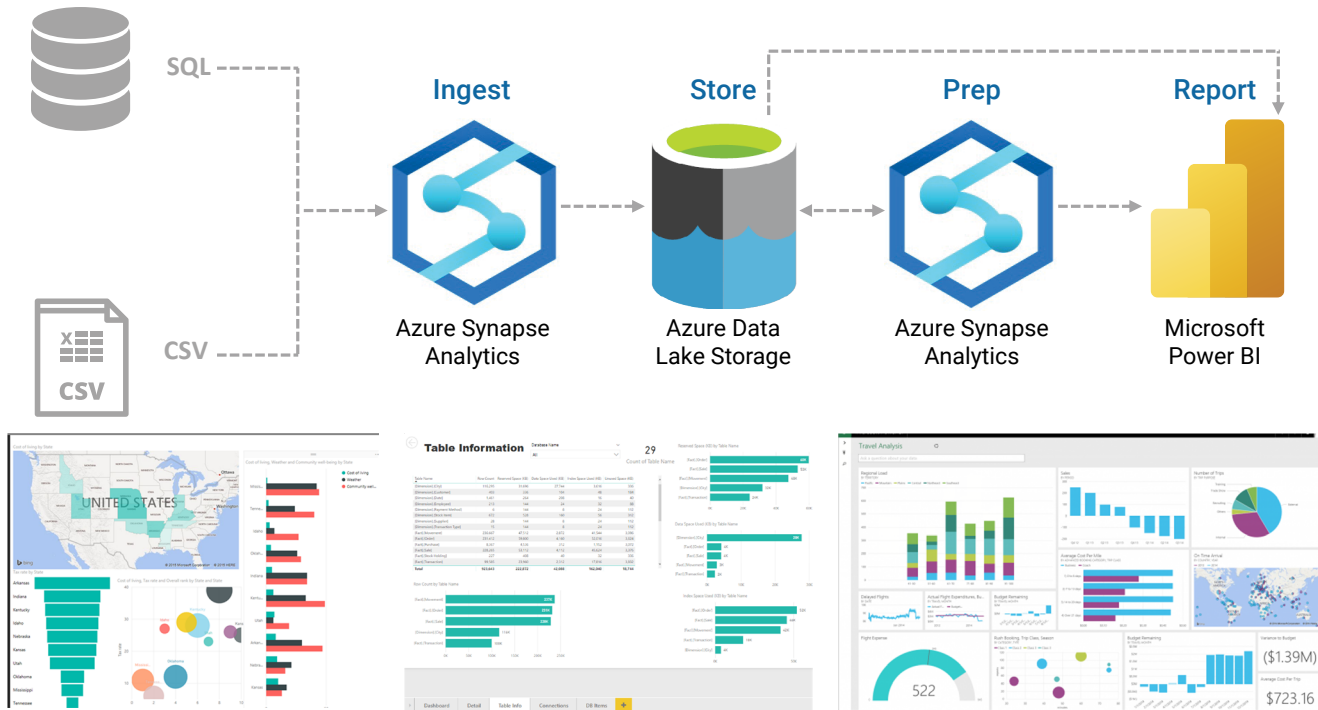

Modern Data Warehouse Workshop

Get Real Insights By Connecting All Your Data Points

Coretek's Modern Data Warehouse Workshop & Prototype is proven guidance that brings your data together, allowing your business to start a cloud journey to absolute data clarity and modernization.

Our Workshop & Prototype Include

- An interactive workshop to envision the planned architecture and security and provide a deep understanding of the broad integration and connection points.
- Finalized design of Modern Data Warehouse and pipeline deployment as a proof of concept.
- A Coretek deployed single instance of Azure Synapse Analytics (Dedicated SQL Pool) with two data pipelines (1 SQL data source and 1 CSV) using approved architectural patterns with demonstrated best practices that do not come out-of-the-box.
- Azure resources are authorized to interact with each other using Managed Identities.
- All secrets are populated in an Azure Key Vault to ensure that nothing is unsecured in code or elsewhere.
- One simple Power BI report to demonstrate data moving end-to-end.
- A demonstration of one simple data transformation.
- Demonstrate one simple data transformation.

Modern Data Warehouse Architecture & Deliverables

Coretek leverages machine learning and automation to uncover insights from your data to help you make better decisions, operationalize analytics, and address increasing customer needs. Through Azure Synapse Analytics, we bring together data integration, enterprise data warehousing, and big data analytics into a unified experience.