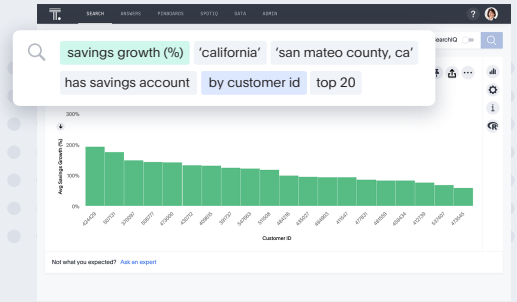

THOUGHTSPOT EMBRACE

Live Query Your Cloud Data Warehouse

ThoughtSpot Embrace gives blazing fast answers to your searches that run directly in your cloud data warehouse of choice. Leave your data where it resides and get granular and up-to-date insights.

Get Connected and Searching Quickly

1 Connect to Your Data Warehouse

2 Preview and Select Data

3 Start Searching

Features

Connect

Connect directly to leading cloud data warehouses in minutes

Select

Preview and select tables and columns you want to analyze

Auto-infer

Let ThoughtSpot automatically detect relationships and joins

Full-Value Index

Metadata and data values fully indexed so you can search to the lowest level of granularity