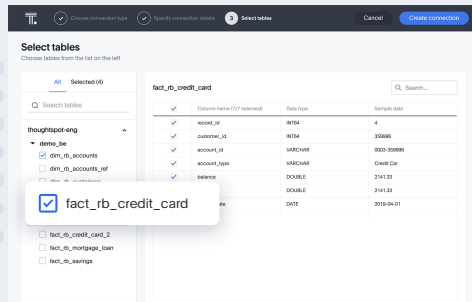

THOUGHTSPOT EMBRACE

Live Query Your Cloud Data Warehouse

ThoughtSpot Embrace gives blazing fast answers to your searches that run directly in your cloud data warehouse of choice. Leave your data where it resides and get granular and up-to-date insights.

Get Connected and Searching Quickly

1 Connect to Your Data Warehouse

2 Preview and Select Data

3 Start Searching

Features

Connect

Connect directly to leading cloud data warehouses in minutes

Select

Preview and select tables and columns you want to analyze

Auto-infer

Let ThoughtSpot automatically detect relationships and joins

Full-Value Index

Metadata and data values fully indexed so you can search to the lowest level of granularity