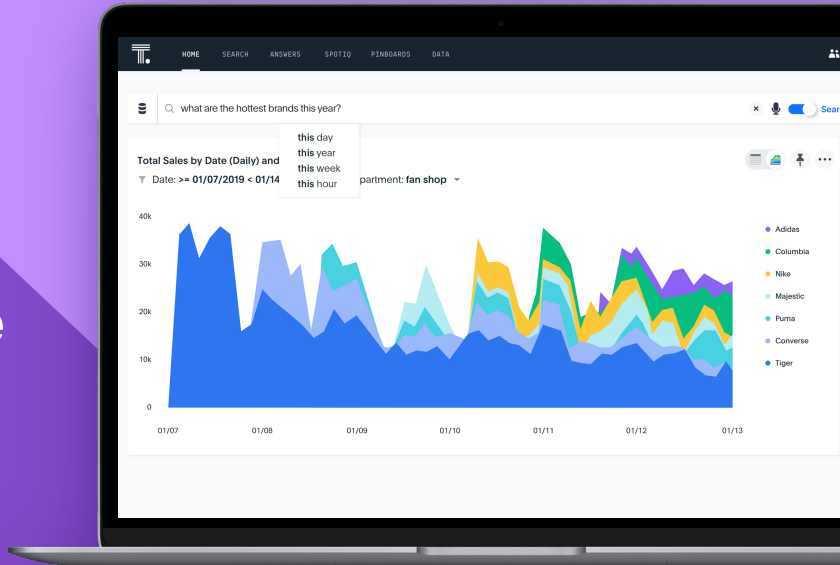

THOUGHTSPOT EMBRACE

Live Query Your Cloud Data Warehouse

ThoughtSpot Embrace gives blazing fast answers to your searches that run directly in your cloud data warehouse of choice. Leave your data where it resides and get granular and up-to-date insights.

Get Connected and Searching Quickly

1 Connect to Your Data Warehouse

2 Preview and Select Data

3 Start Searching

Features

Connect

Connect directly to leading cloud data warehouses in minutes

Select

Preview and select tables and columns you want to analyze

Auto-infer

Let ThoughtSpot automatically detect relationships and joins

Full-Value Index

Metadata and data values fully indexed so you can search to the lowest level of granularity