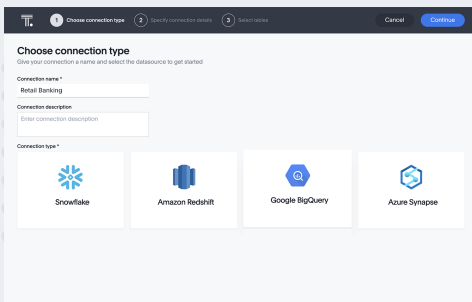

THOUGHTSPOT EMBRACE

Live Query Your Cloud Data Warehouse

ThoughtSpot Embrace gives blazing fast answers to your searches that run directly in your cloud data warehouse of choice. Leave your data where it resides and get granular and up-to-date insights.

Get Connected and Searching Quickly

1 Connect to Your Data Warehouse

2 Preview and Select Data

3 Start Searching

Features

Connect

Connect directly to leading cloud data warehouses in minutes

Select