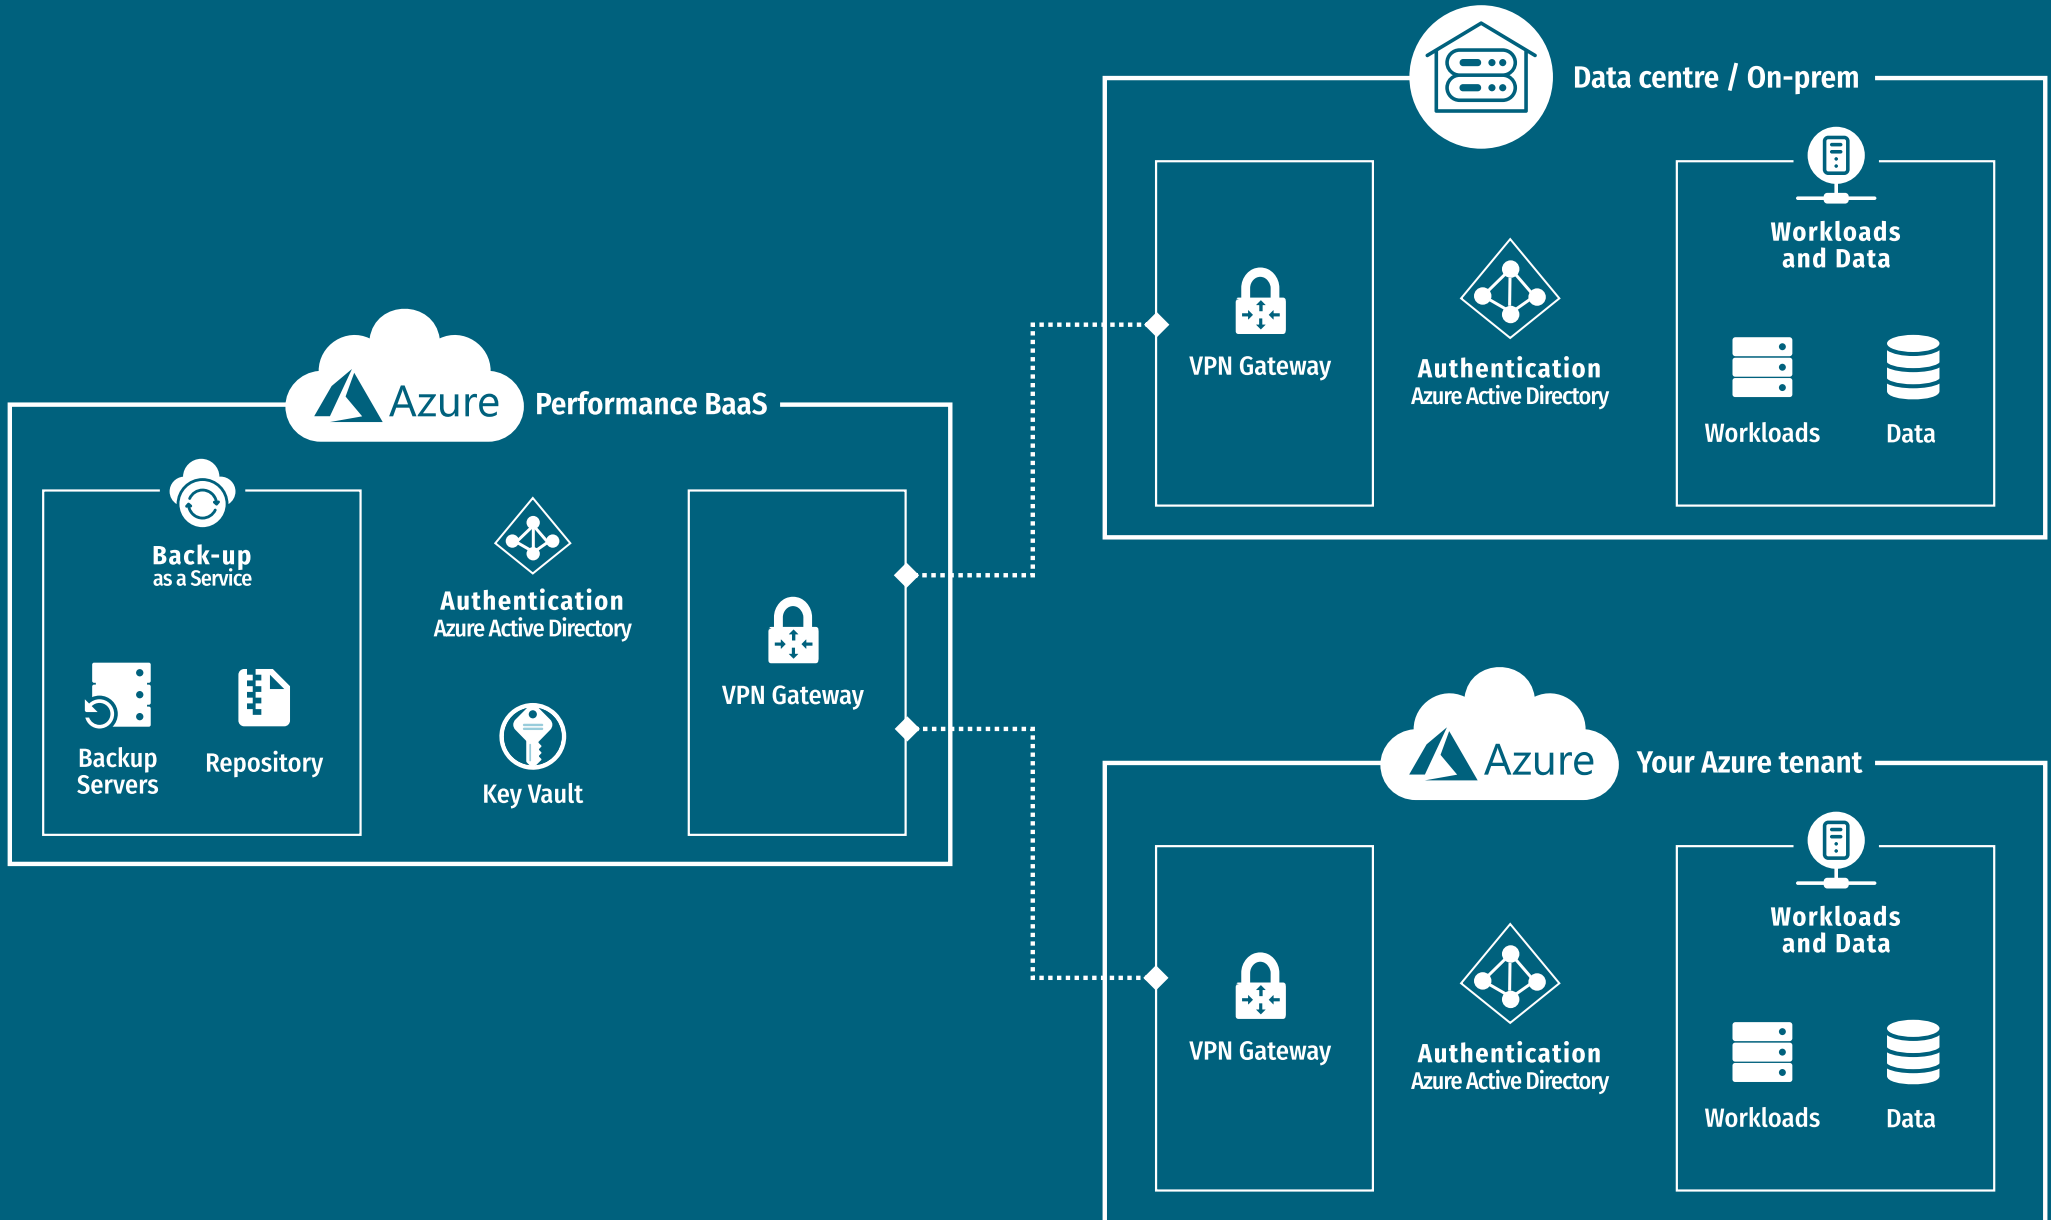

TYPICAL HIGH-LEVEL DEPLOYMENT OVERVIEW OF OUR BAAS SOLUTION