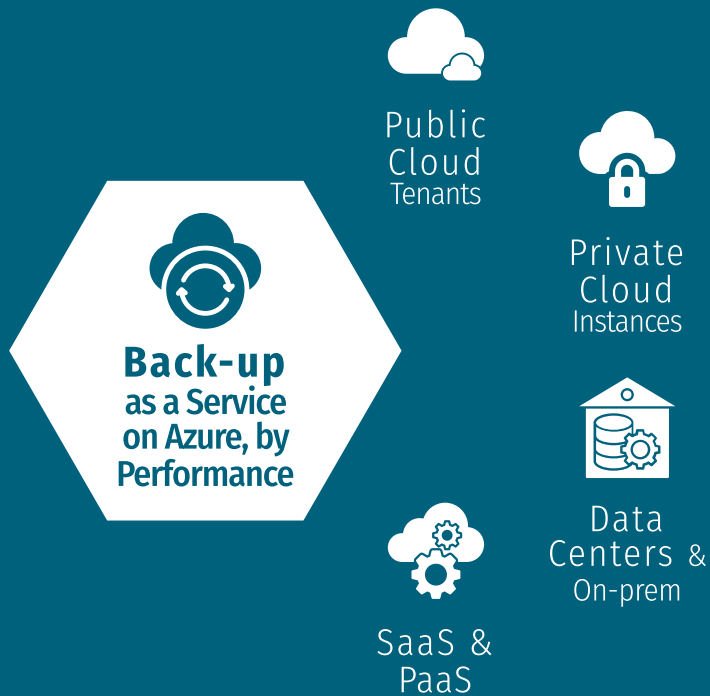

CYBERSECURITY AND
CONTINUITY SOLUTIONS

Think Ahead.

TO BE
AGILE

YOU NEED *FLEXIBLE, CLOUD-BASED*

BACKUP

Gold
Microsoft
Partner

- Enterprise—class
- Protect everything
- Use everywhere
- Highly flexible
- Cost efficiency
- Automation focus