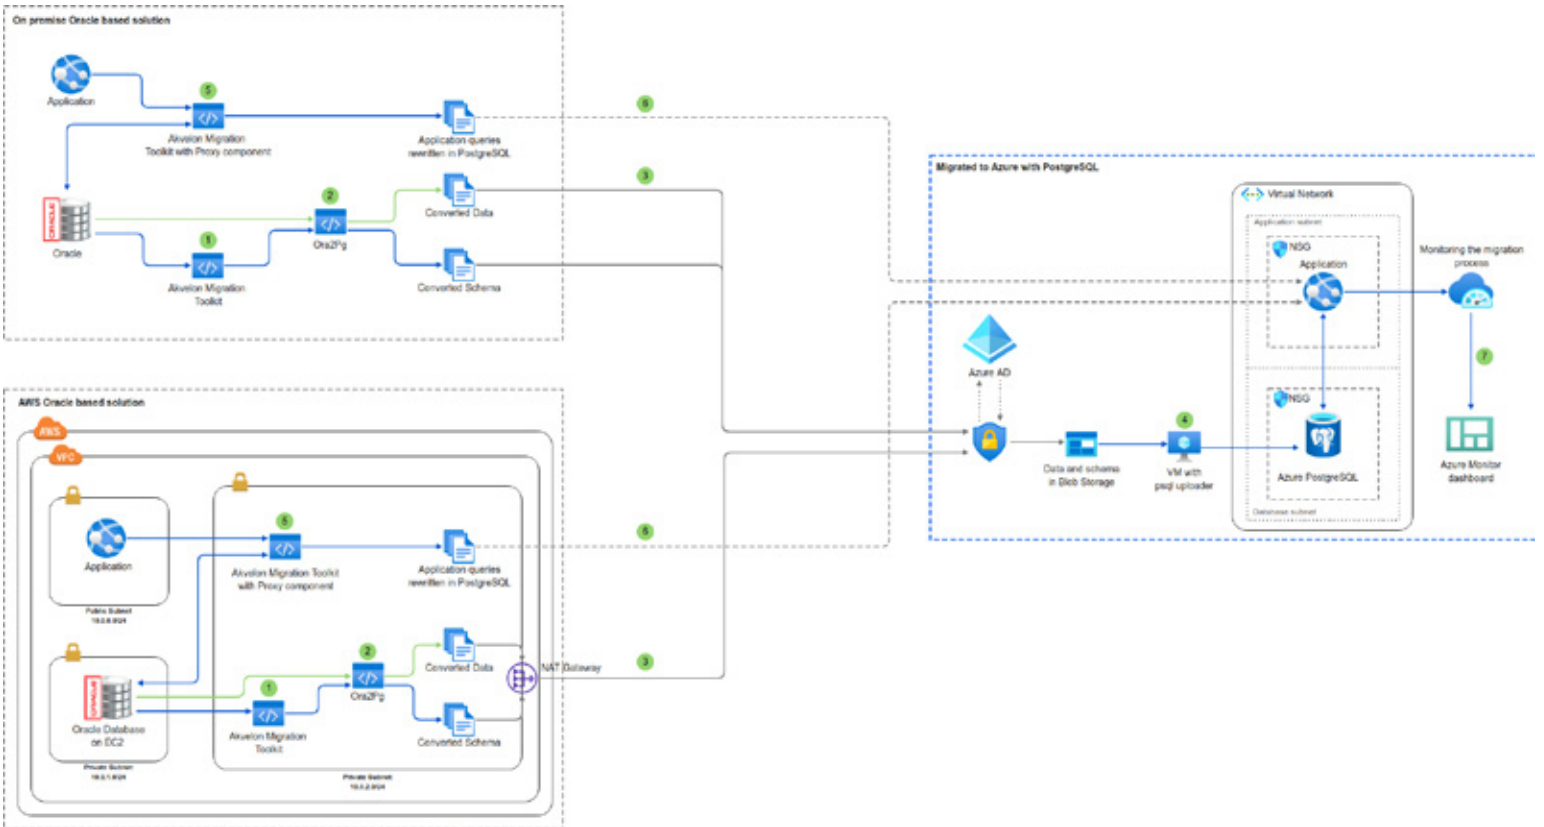

Akvelon Migration consultants use Automatic Assessment report to evaluate the infrastructure requirements and help customer to build efficient solution architecture on Azure. With prebuilt ARM templates Akvelon Migration Toolkit helps to quickly deploy test and production environment with Azure PostgreSQL.

Akvelon solution increases automation score to 70% for Oracle schema of average size and reduces manual effort for PL/SQL rewrite.

Akvelon migration team helps customer to configure secure and cost-efficient solution on Azure. With Azure Monitoring migration team and customer's SREs will have alerts when there are failed scripts. Azure DevOps Server helps to deliver fixes of failed queries fast way to production environment.

What our customers are saying

"We engaged Akvelon to provide us with engineering services on numerous complex projects over the past several years. What impressed us the most was the willingness of Akvelon's engineering team to clarify the problem we were asking them to solve and to propose alternate solutions that resulted in better technical and business outcomes, ultimately at a lower cost thanks to the rework we avoided. Our collaboration with Akvelon has been a true partnership."

– Director of Product Management, Software Company

Learn More

www.akvelon.com
us.site@akvelon.com
(+1 (206) 905-5626)

Microsoft Azure

Why Azure

Continuous innovation from Microsoft supports your development today, and your product visions for tomorrow. With 1000+ new capabilities in the past year, you can build on the latest advancements in AI, blockchain, Kubernetes, containers, and databases to keep you ahead of the curve.

Our enterprise grade analytics solution outperforms the competition, costs less, and is fully compatible with your existing development, BI, and data science tools.

You have choices. With a commitment to open source and support for all languages and frameworks, build and deploy how you want to. Take advantage of the full-featured, integrated development environments with built-in support Visual Studio and Visual Studio Code, the most popular IDEs trusted by 15M+ developers.

We embrace open source, drive innovation through collaboration, and contribute back to the community.

On-premises, in the cloud, and at the edge—we'll meet you where you are. Integrate and manage your environments with tools and services designed for hybrid cloud.

Enhance security, simplify access, and set smart policies across your different environments with a single identity platform trusted by 90% of enterprises globally.

Get security from the ground up, backed by a team of experts, and proactive compliance trusted by enterprises, governments, and startups.

With a $1B+ investment in security R&D and 3,500 cyber security experts, security is foundational for Azure.

Learn More

[:www.microsoftazure.com](http://www.microsoftazure.com)

Gold Application Integration
Gold Data Analytics
Gold Application Development
Silver Datacenter