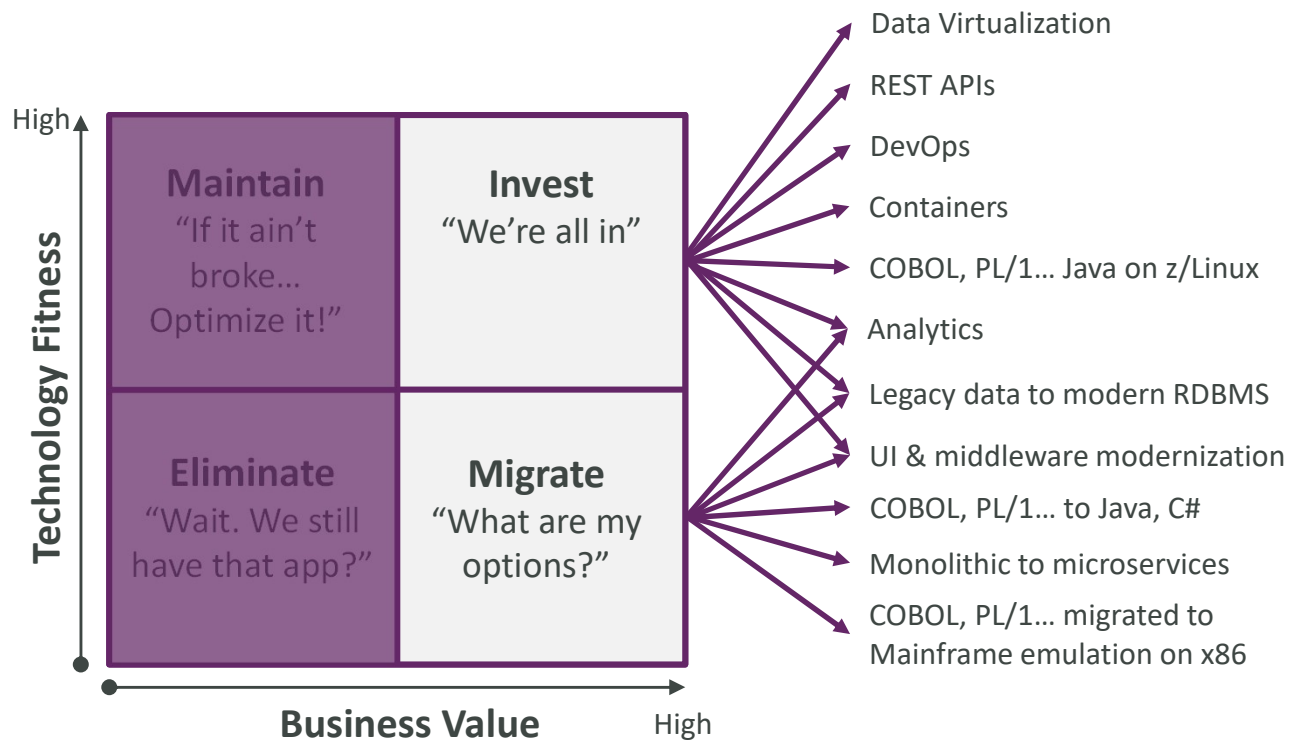

Mainframe Modernization: helping Clients to transform their mainframe environments

Extending reach and value of the mainframe

Transformed applications on Azure