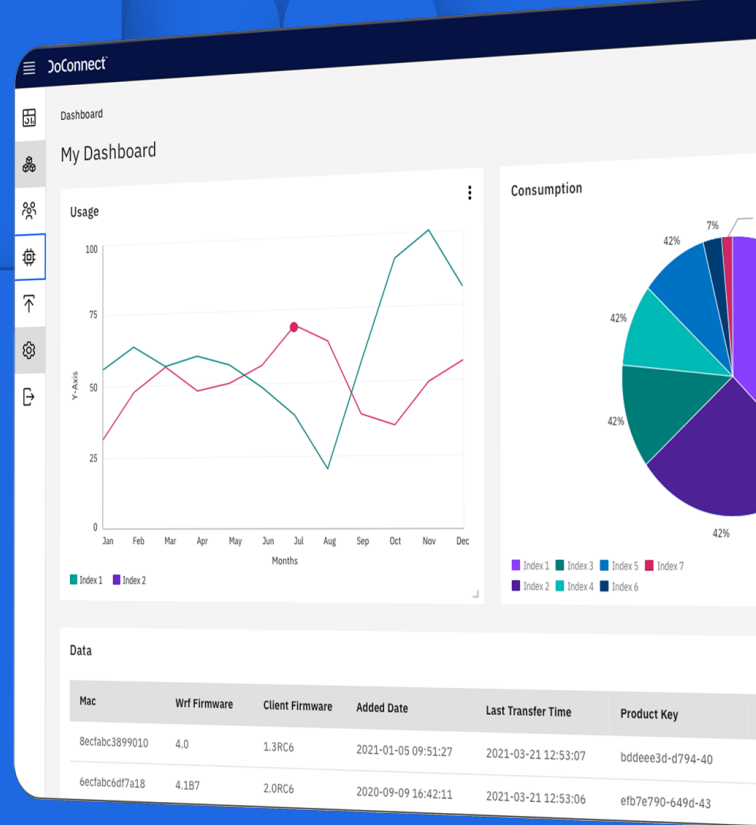

# Ready-to-use IoT Analytics platform for SME

Get data connectivity and significant insights for your business.

## Manage everything from a one single platform

The **DoConnect™** IoT Analytics Platform has been designed for small and medium companies to seize the opportunities which **Big Data** will bring.

## DoConnect™

Integration

Data Analytics

Upgrade  
OTA

InSights

**DoConnect™** is an evidence-driven **IoT Analytics Platform in Cloud** allows to track at the dashboard all devices in one place to get data-based insights. **DoConnect™** integrates with your backend and allows you manage all your devices in one place and upgrade **OTA**.

### Data Analytics

Big Data Analytics  
Data API