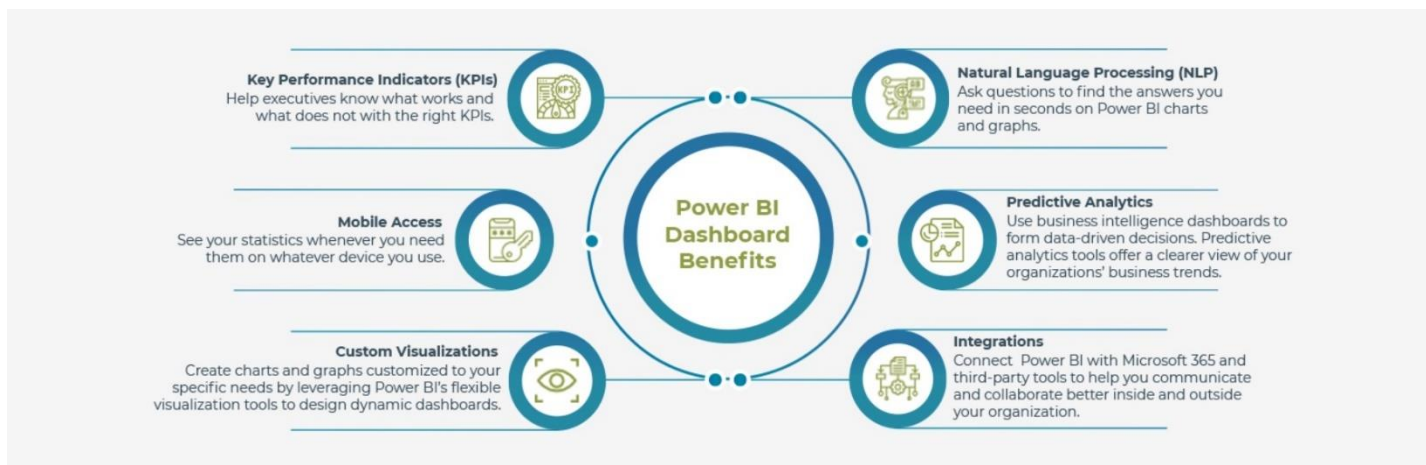

Implement Data analytics on Azure Synapse

Today, for any business or for any organization Data is the new gold. However, if a business has lots of data and can't process and segregate it to generate revenue it's simply a waste. In such a case, these data set will cause more harm than good. If you want to extract the utmost benefit from the on-hand data you have then, Data Visualization plays a pivotal role in that as it helps all types of users to be able build reports and dashboards to analyse data from multiple sources.

Dashboards are a wonderful way to monitor your business, get quick and relevant reports, and glance quickly at important metrics. A Power BI dashboard is a one-page canvas that use visualizations to tell a story. Because the dashboard is limited to one page, a well-designed dashboard contains only the most important elements of that story and provide you with visualization elements like charts and graphs to present 360-degree overview of business operations.

Microsoft comes up with the best solution to cater these data requirement and provided a service by the name **Microsoft Power BI**.

At QDS, our goal is to develop intelligent and actionable insights, that help business's foster and with the same time enable clients' resources to get enriched with latest technology.

| Services |
|--|
| <ul style="list-style-type: none"> • Data source connectivity (2 max) • Data Modelling • Max 10 Measures or Calculated columns • 2 dashboards with 6 reports • 4 charts per reports • 1 Embedded report • Desktop/mobile layout • Automatic data refresh • Role level security • Publishing to Power BI services |