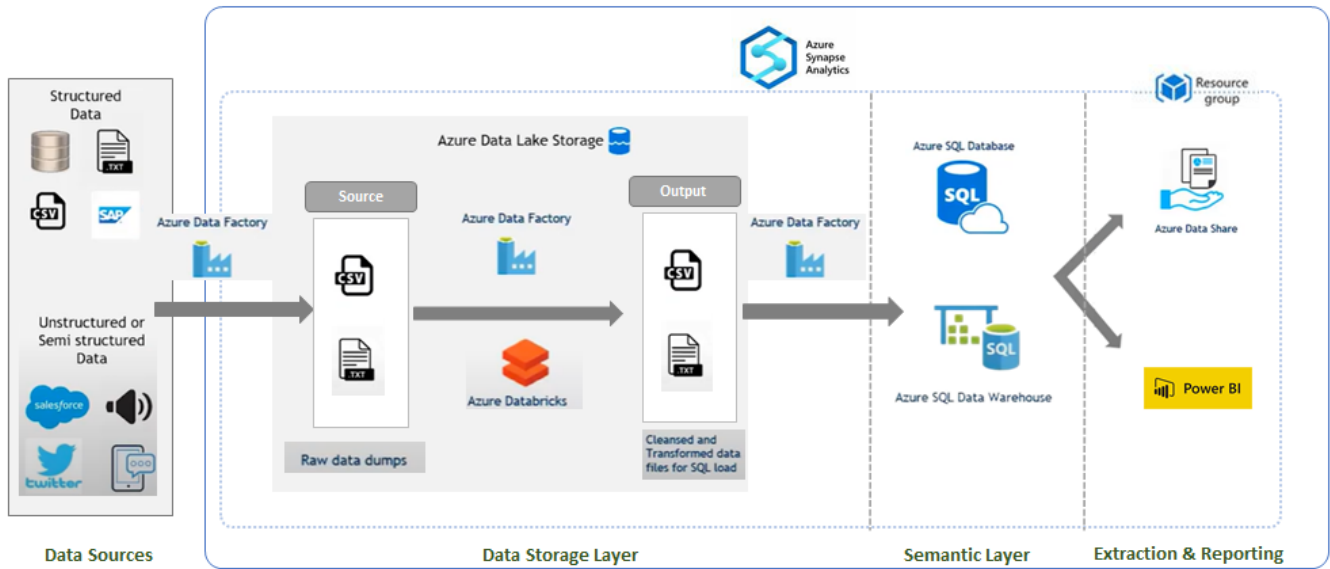

High-Level Architecture of Azure Synapse

Contact US:

info@qdsnet.com
Phone: +974-44439900
Fax: +974-44432154
sales@qdsnet.com
www.qdsnet.com