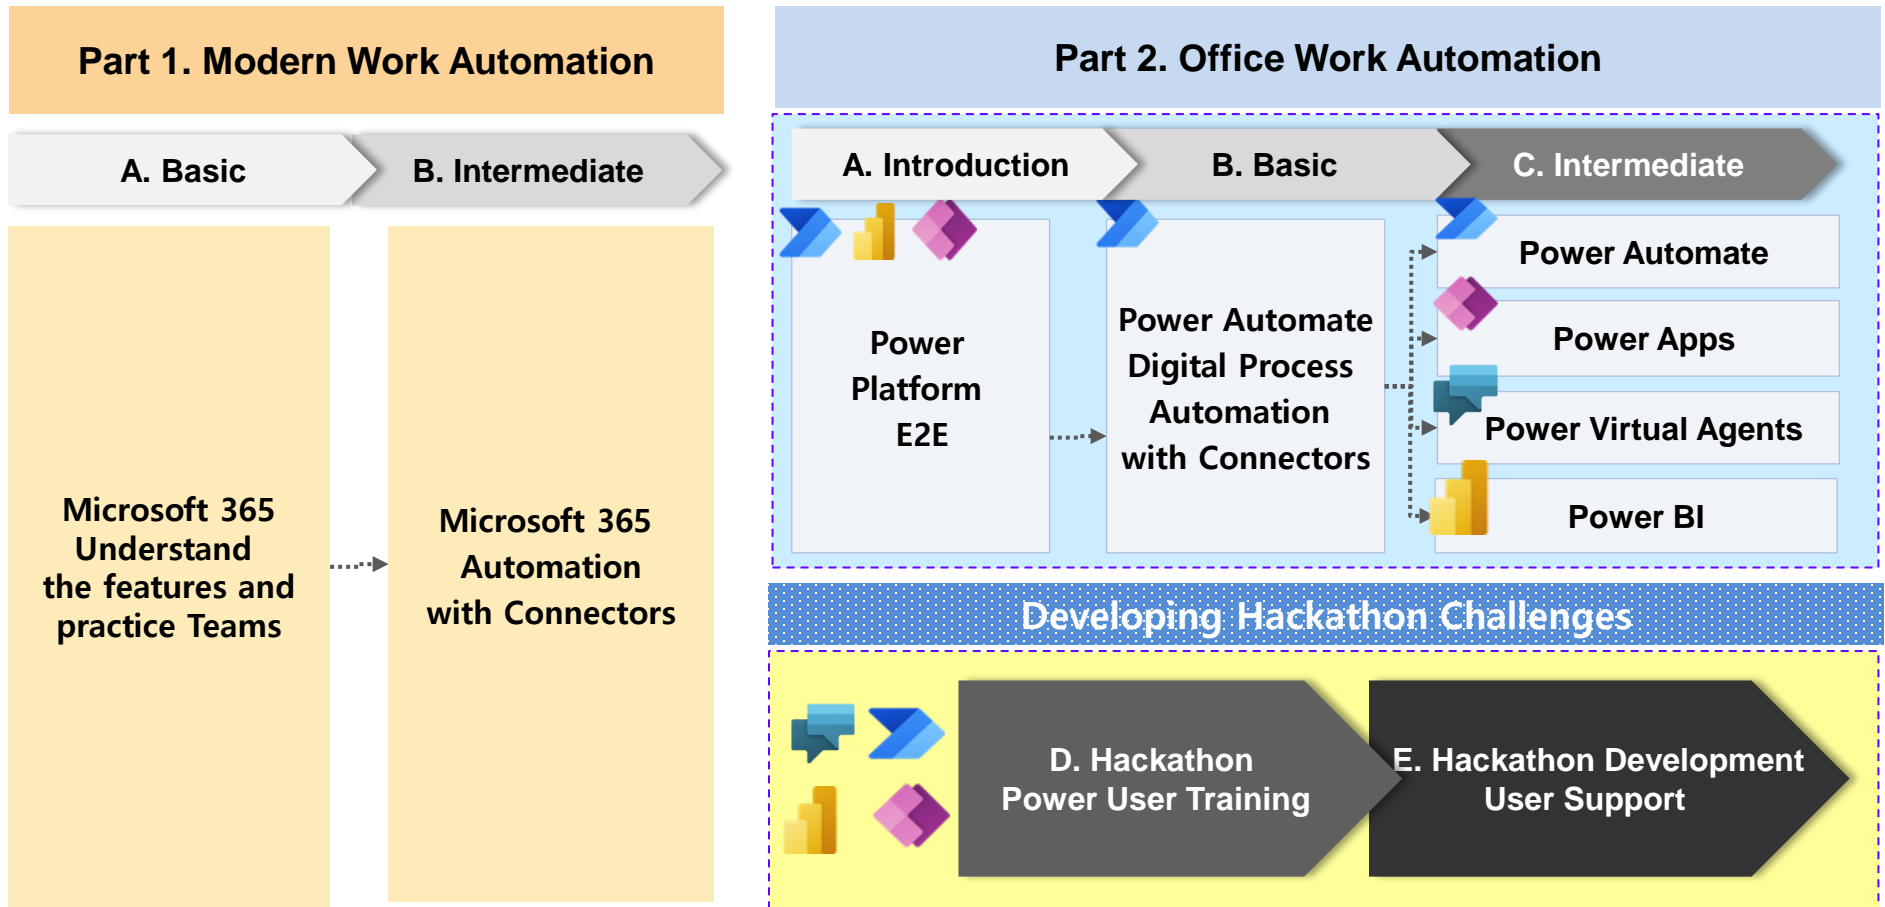

Power Platform: 1-Week Training Course

- ❑ Part 1. Modern Work Automation: Understanding Microsoft 365 detailed productivity solutions and automating with connectors
- ❑ Part 2. Office Work automation: Automating legacy and cloud connectivity with Power Platform