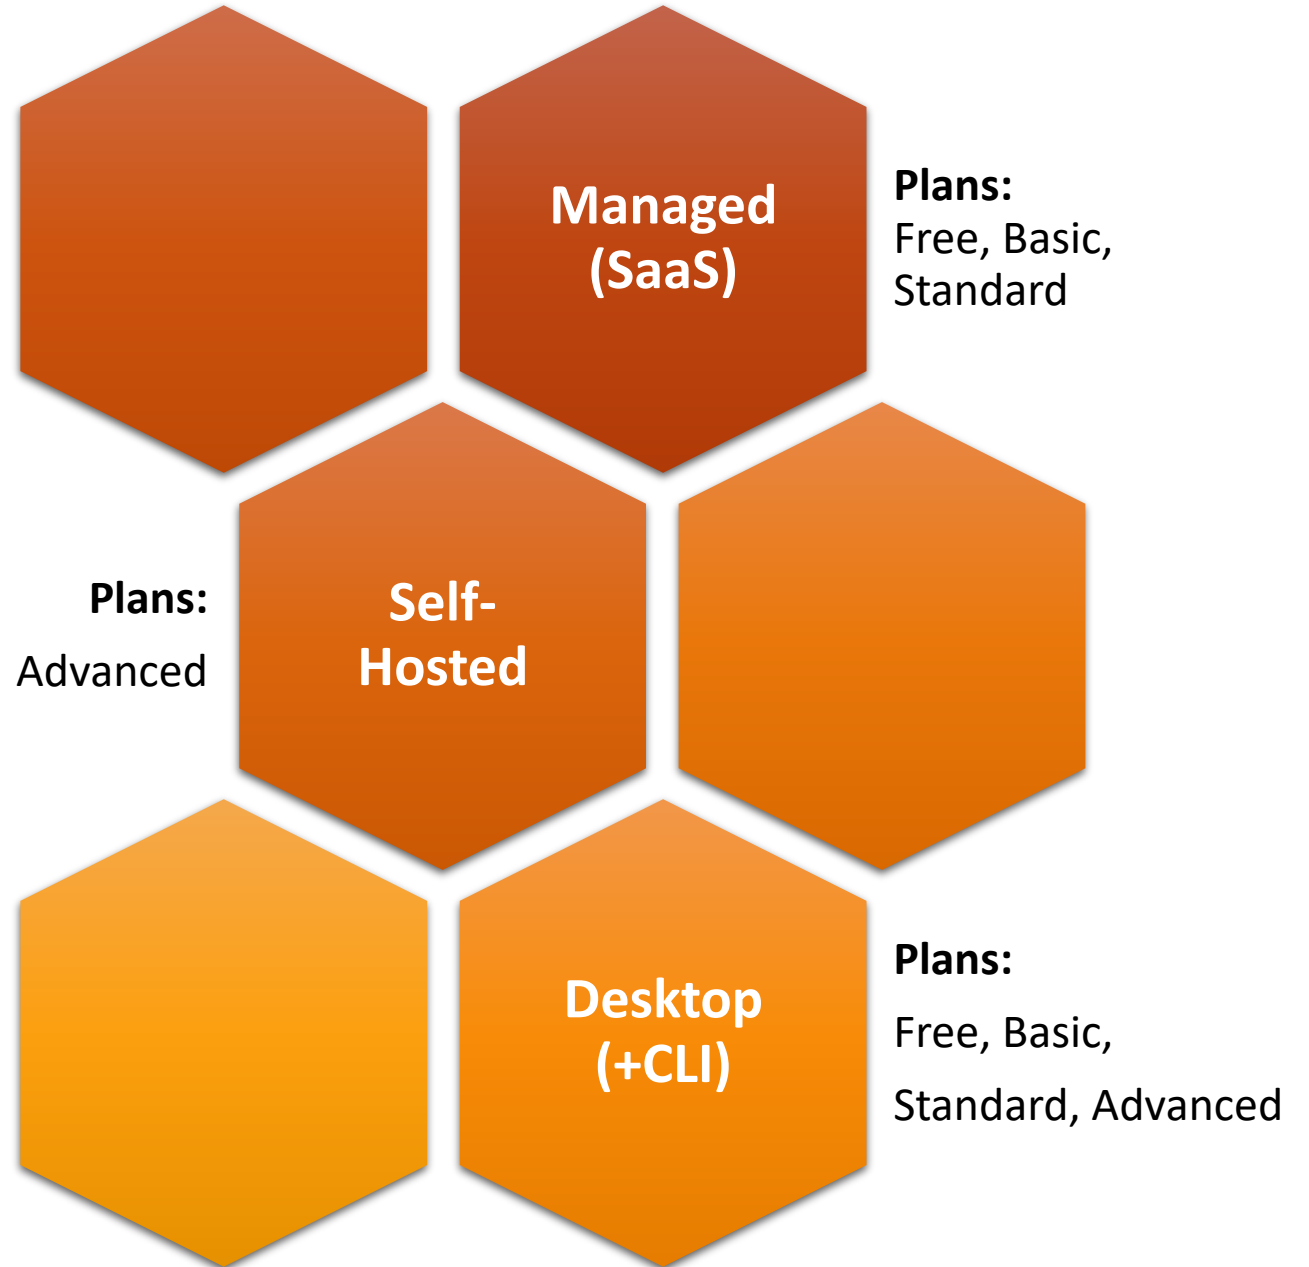

Alpaqa Studio for Cosmos DB

Deployment Options