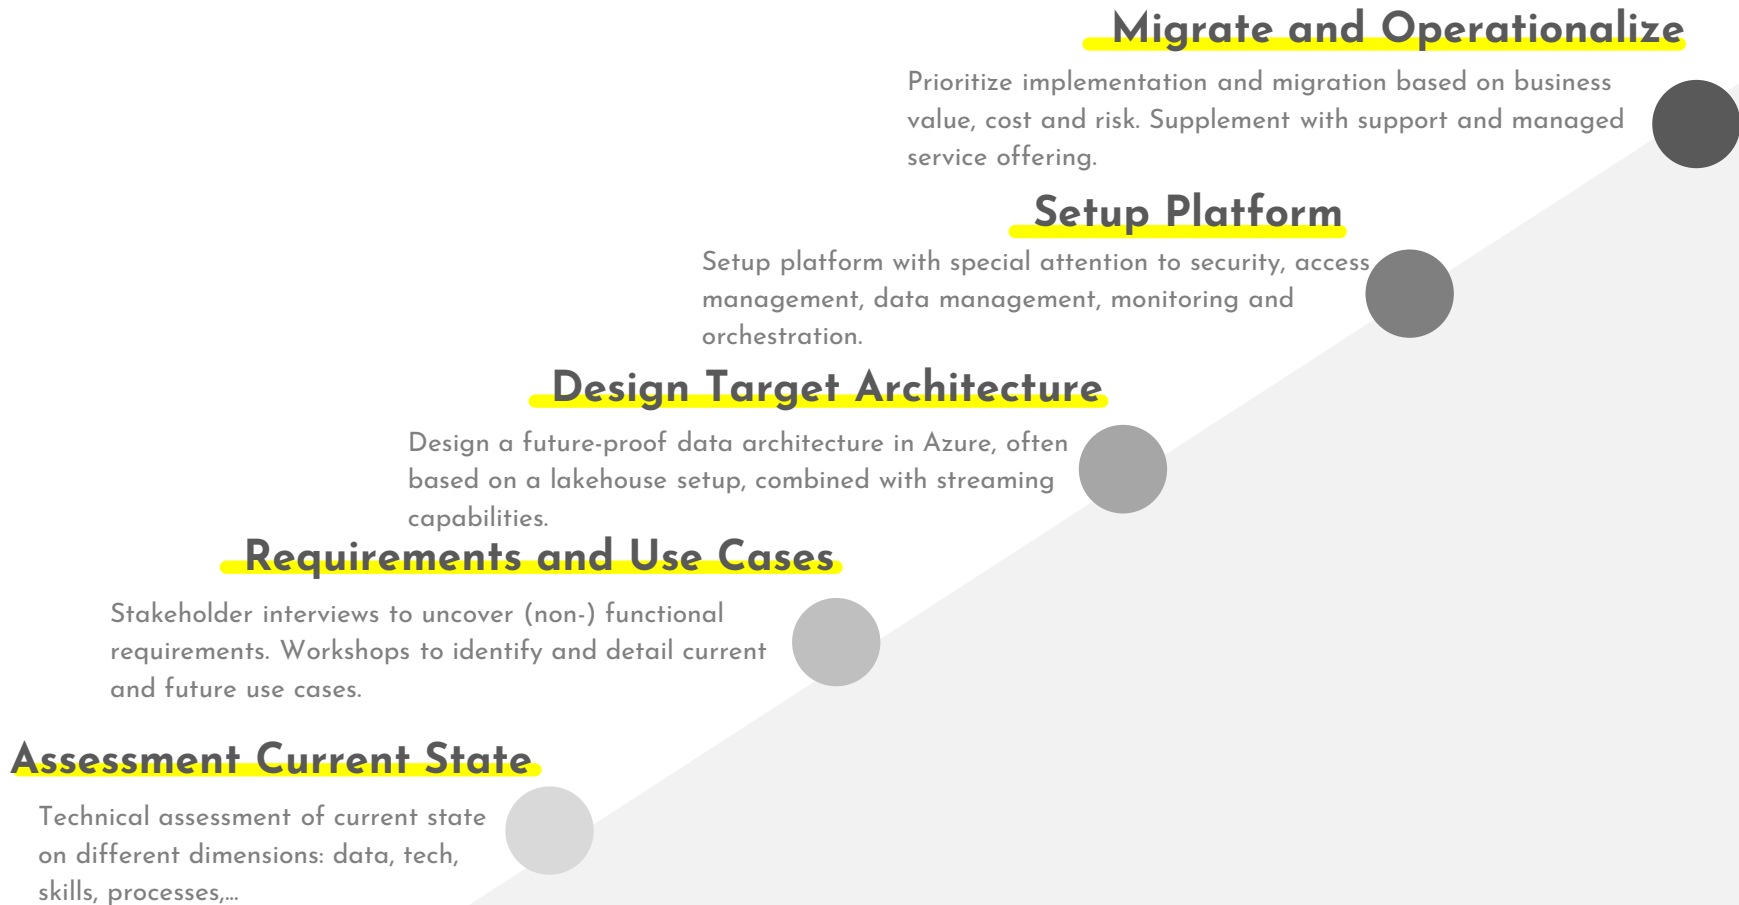

THE SOLUTION