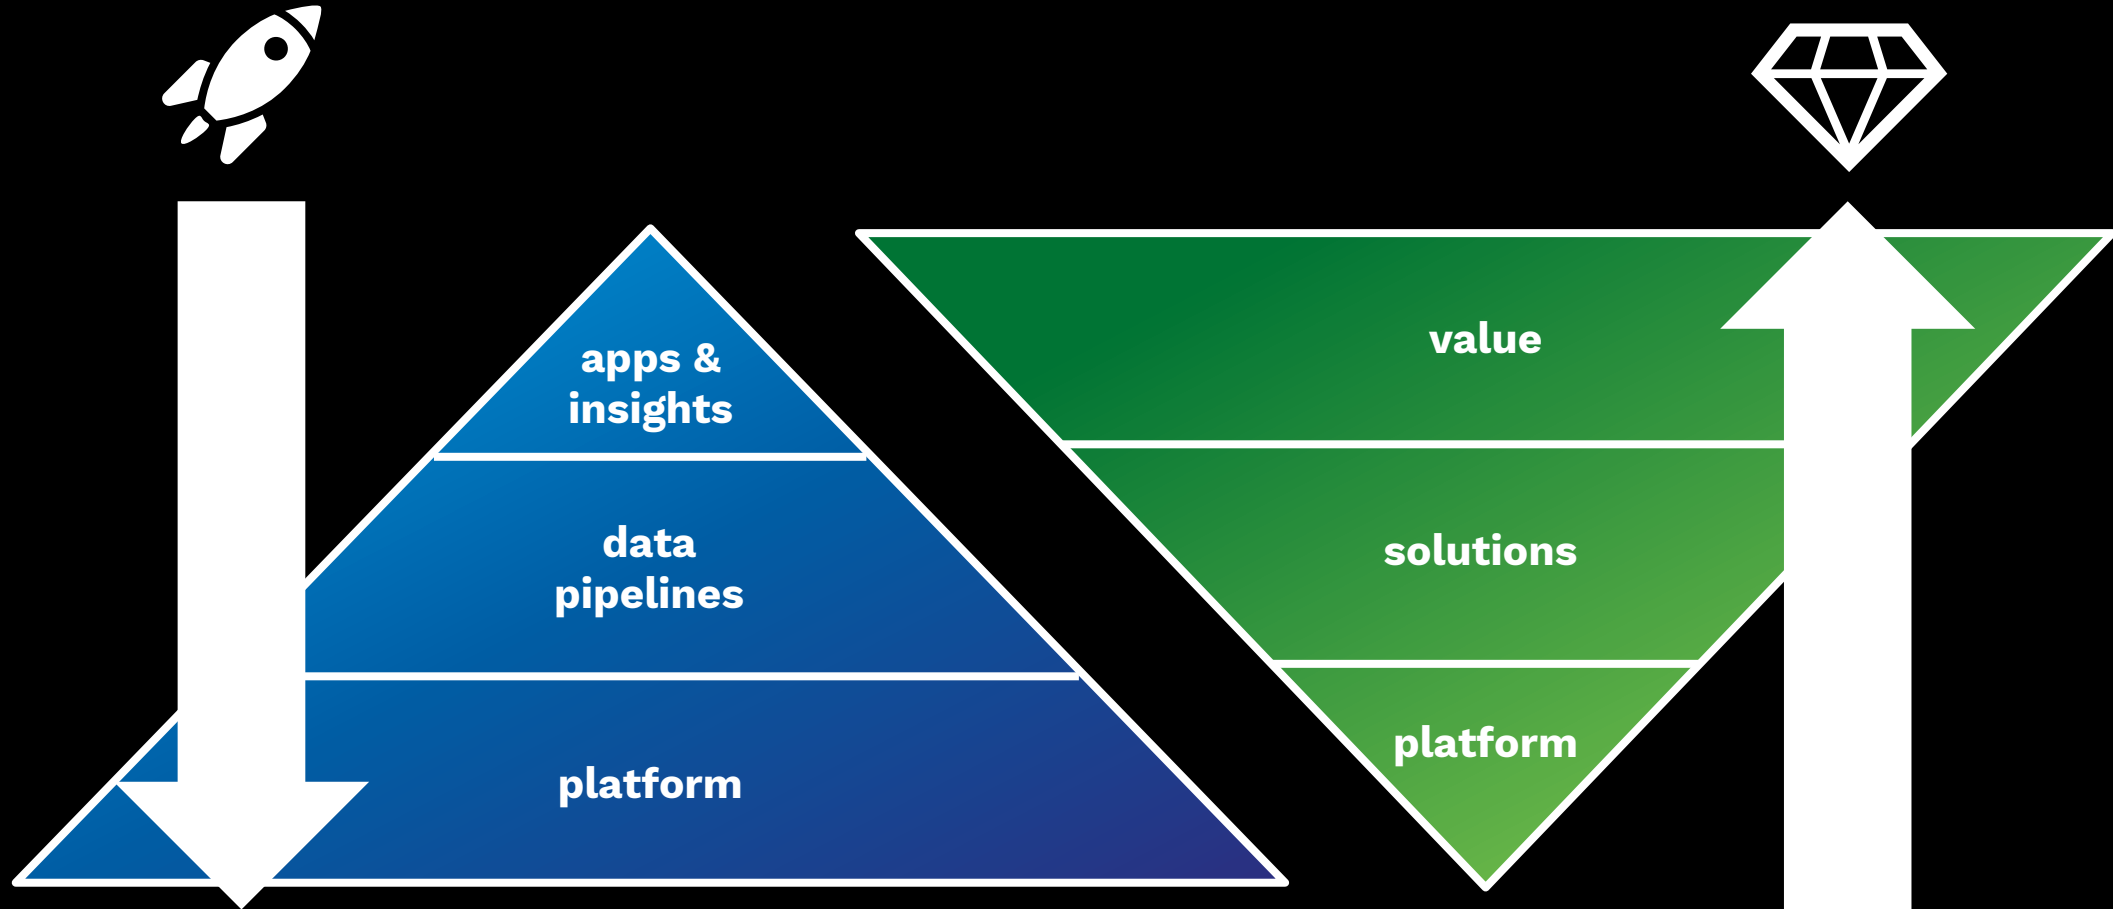

**Scalable, performing and
secure data platforms
that enable business goals**

We are Pebble

Successful organizations rely on data. Strategic decisions require insights in enterprise data leveraging analytics, business intelligence and artificial intelligence.

Data scientists and BI developers spend around 80% of their time on preparing and managing data for analysis*.

The **Pebble data pipeline approach** enables you to:

- Combine all your different (IoT) data sources
- Get sustainable value from your data faster
- Save on labor and maintenance cost
- Work on a secure and compliant data platform

Using our reliable Microsoft Azure powered data platform, the first valuable data driven use case can be delivered within 6 weeks.

* Research done by both [Forbes](#) and [IBM](#)

The Pebble value proposition

The Pebble pipeline concept

1. Data from sources is captured as-is (raw)
2. Raw data is transformed in processed data
3. (A sub-set of) the data is made available in a use-case optimized manner for access by tools and reports
4. Raw and processed data is made available to lab users for (model) development and exploratory purposes
5. Data resulting from development and exploratory actions can be stored as local data for use in later processes or use in exploratory reports / dashboards
6. (A sub-set of) the data available in the lab environment can be made available in a use-case optimized manner for access by exploratory and development dashboards