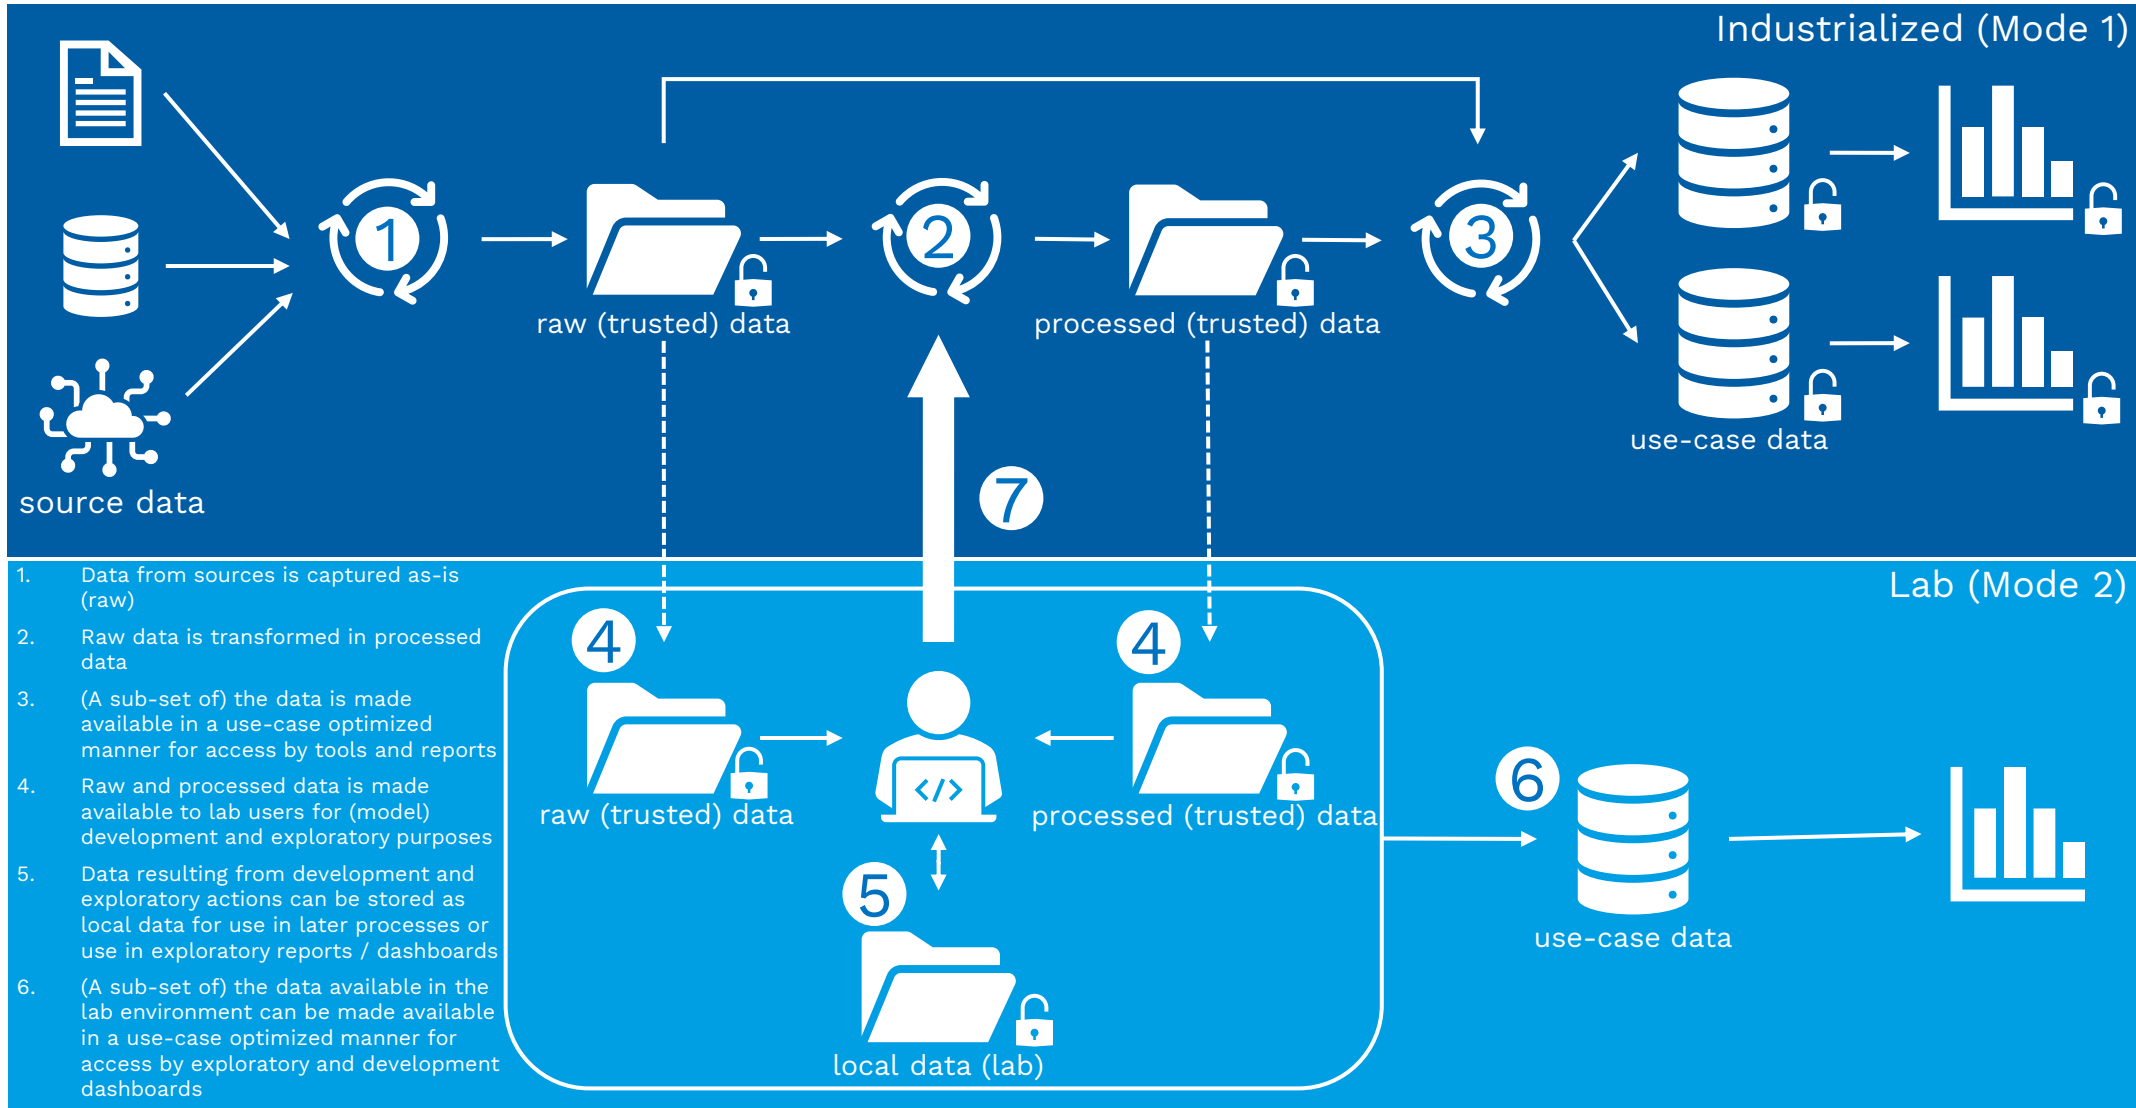

Data scientists and BI developers spend around 80% of their time on preparing and managing data for analysis*.

The **Pebble data pipeline approach** enables you to:

- Combine all your different (IoT) data sources
- Get sustainable value from your data faster
- Save on labor and maintenance cost
- Work on a secure and compliant data platform

The Pebble pipeline concept

1. Data from sources is captured as-is (raw)
2. Raw data is transformed in processed data
3. (A sub-set of) the data is made available in a use-case optimized manner for access by tools and reports
4. Raw and processed data is made available to lab users for (model) development and exploratory purposes
5. Data resulting from development and exploratory actions can be stored as local data for use in later processes or use in exploratory reports / dashboards
6. (A sub-set of) the data available in the lab environment can be made available in a use-case optimized manner for access by exploratory and development dashboards

Lab (Mode 2)

Industrialized (Mode 1)

Proof of Value

Together we analyze your business challenges and select a viable business case

We make an inventory of the available data within the organization required to address the business challenge

In a short period of time (max. 6 wks) a prototype is delivered that results in direct business value

Using the Pebble solutions, we industrialize the prototype to a sustainable solution that is secure and scalable