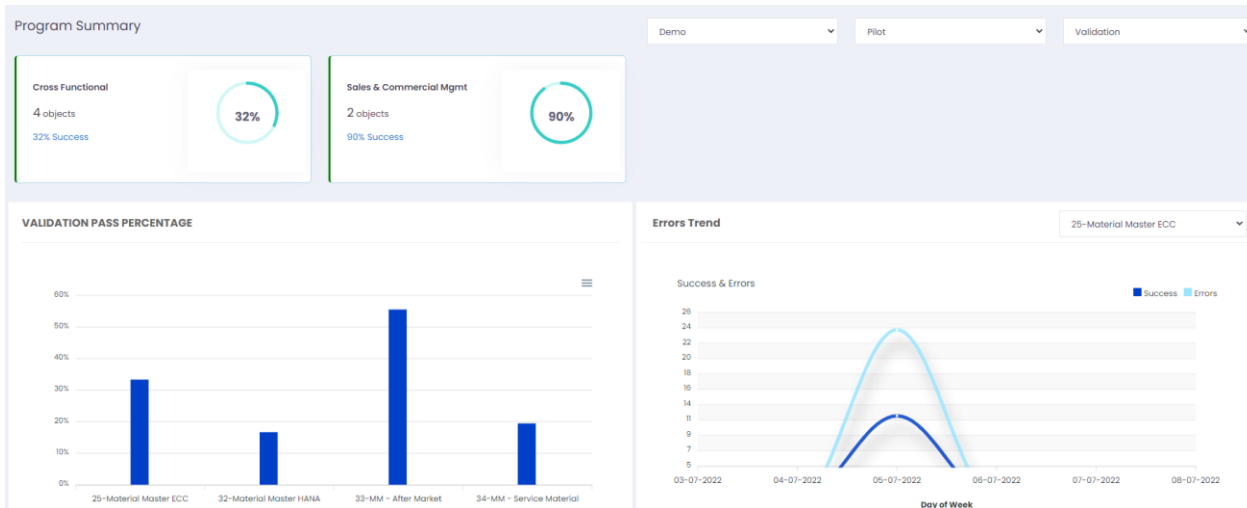

# SAP advanced data migration

An advanced Data Management Platform designed to streamline, automate and accelerate Enterprise SAP data migrations.

Note: although SAP shown as ERP, we connect to multiple other sources

- Full Visibility and Transparency of Data from Extraction to Reconciliation through reporting and drill down investigations
- Enables data migrations, data quality and data management to become predictable