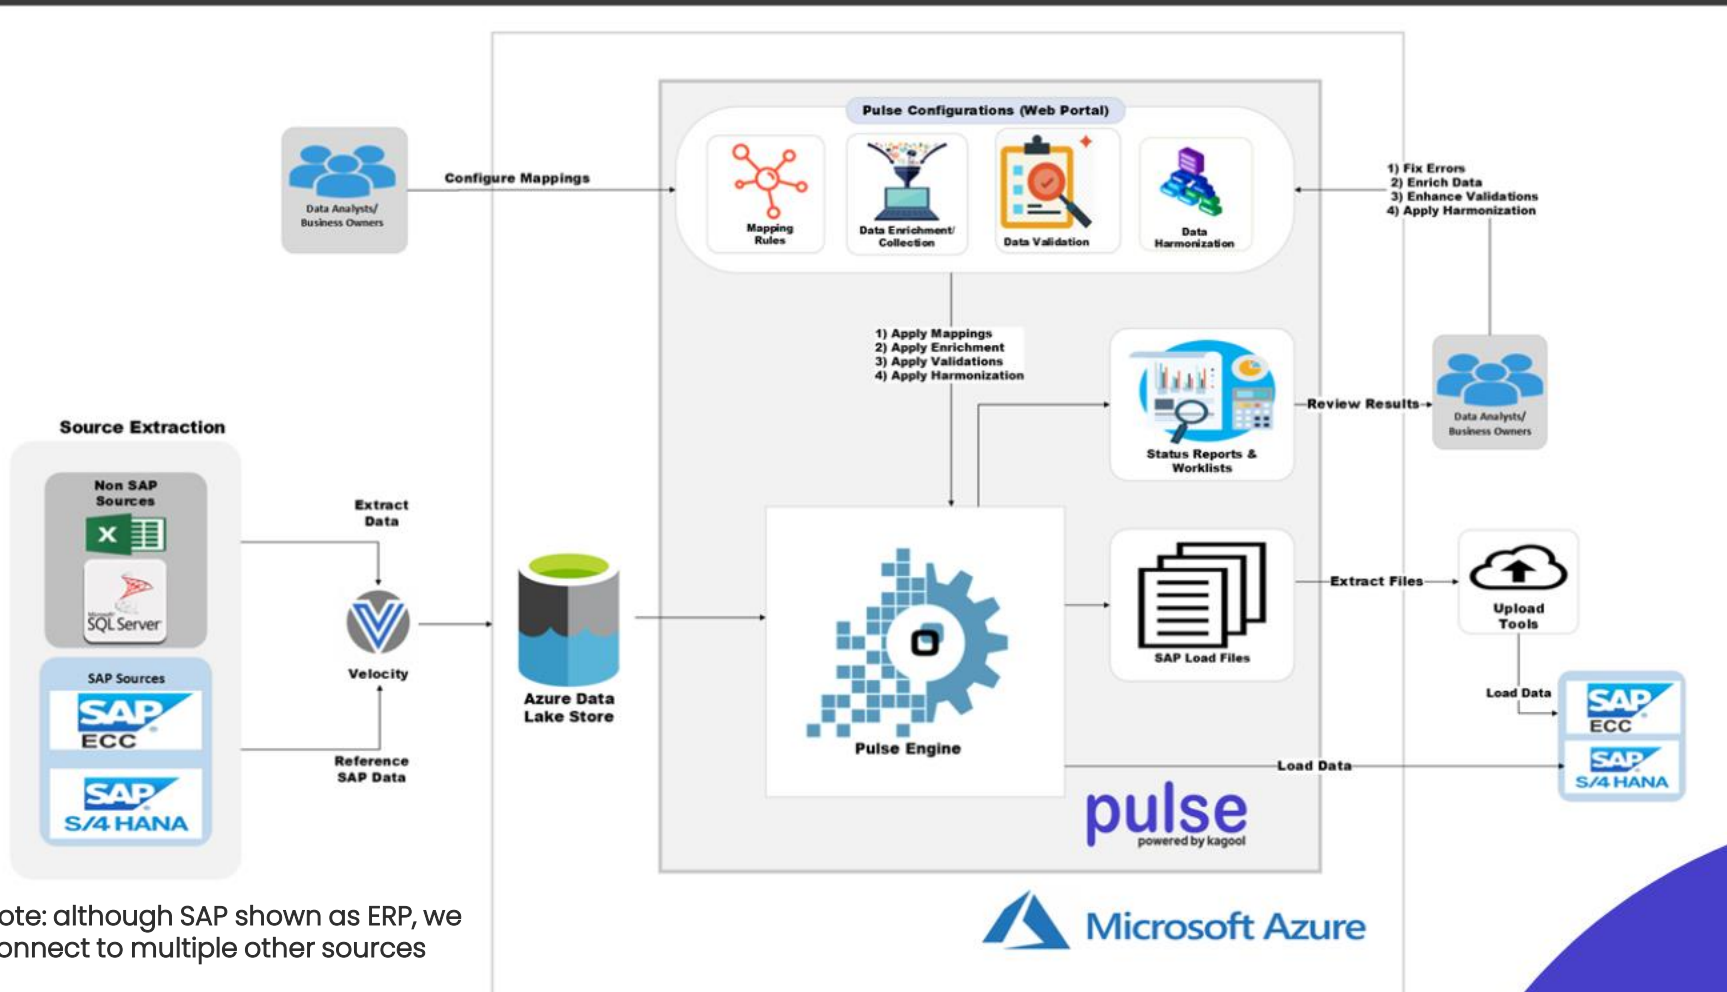

# SAP advanced data migration

An advanced Data Management Platform designed to streamline, automate and accelerate Enterprise SAP data migrations.

Note: although SAP shown as ERP, we connect to multiple other sources

# SAP Data Management Toolkit – Pulse

End-to-end process management for SAP Data Programme

- Supports Data Portfolio – Waves, Releases and Programmes
- Identifies trends in your data quality and health early and projected various levels from Programme, Functional and Object perspective
- Tracks delta changes in source and efficient loading into SAP target as required to support business processes

- Full Visibility and Transparency of Data from Extraction to Reconciliation through reporting and drill down investigations
- Enables data migrations, data quality and data management to become predictable

# SAP Data Management Toolkit – Pulse

End-to-end process management for SAP Migration Programme

- Business Team Error Assignment to drive data ownership and resolution faster
- Service Level Agreement Functionality that effectively drives business actions and workflows
- Easily to configure validation and rules to compliment out of the box standard data quality rules and checks