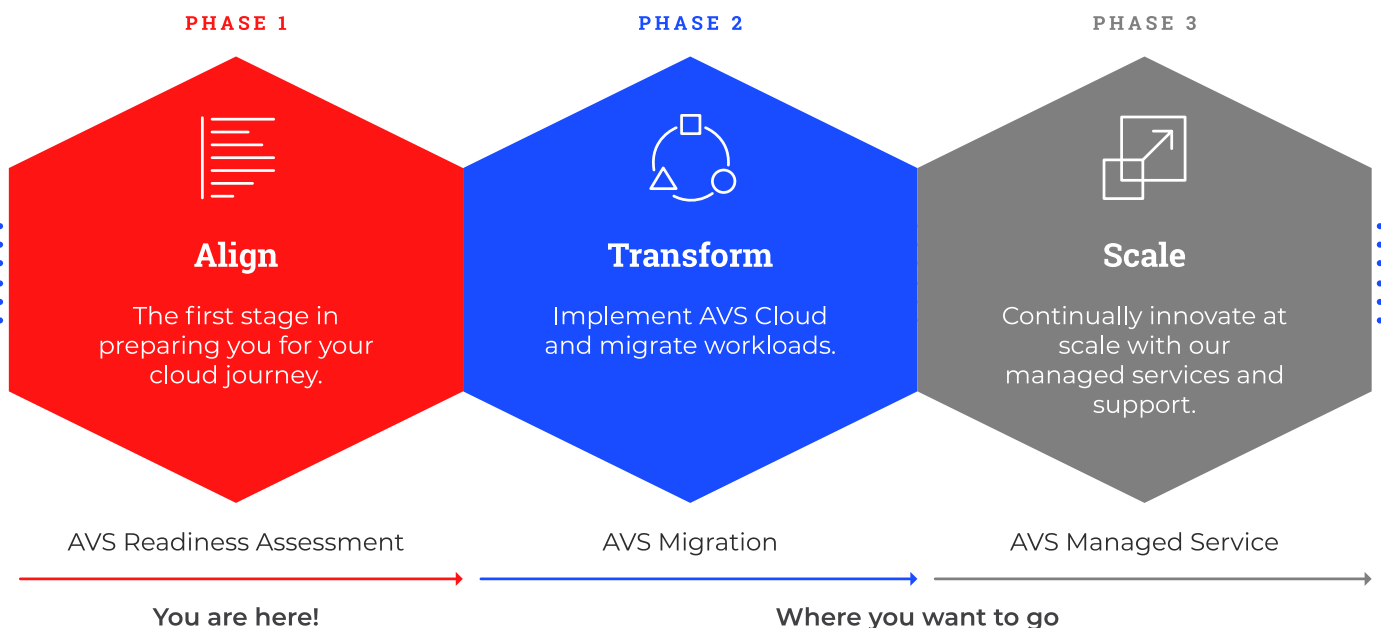

Access cloud performance and scale within your existing skills and toolsets

Almost all organizations know cloud is the place to be, as it offers greater business agility, more flexibility to scale operations, and new opportunities to innovate and outpace competitors. The question on everyone's mind? What is the quickest way to start delivering value back to my business with cloud?

Transitioning to a modern cloud infrastructure is a complex journey that can be time-consuming and costly without access to the right strategy, technology, and methodology.

Azure VMware Solution (AVS) enables a fast migration path on a familiar platform, delivering quicker time to value as there is no need to retrain or hire new staff. Ultimately, AVS is a safe and scalable entry point into Azure.

The question is not 'if' to move but 'how' to get there.

Your Azure cloud journey with Logicalis

We follow a three-phase cloud journey to help you reach your objectives for digital transformation.

The Logicalis Azure VMware Solution (AVS)

The Logicalis Azure VMware Solution (AVS) combines best-in-class technologies with a proven methodology so you can innovate, optimize your business, and achieve your transformation vision without the hassle.