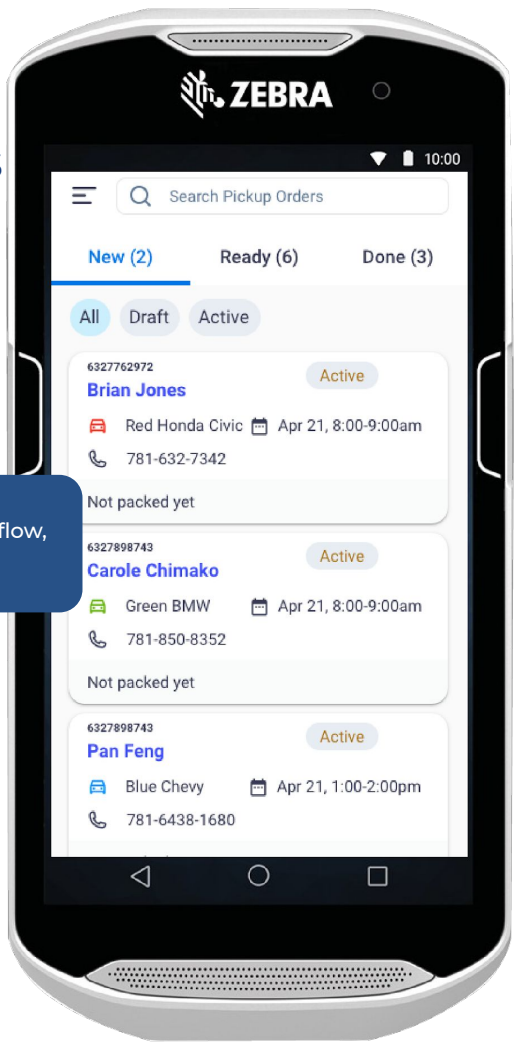

# Optimize Pickup + Delivery

OneView Pickup + Delivery

# Continuous Order Updates

Manage your order workflow, efficiently

# Easy Integration

Consume orders from any source and put details in associates hands