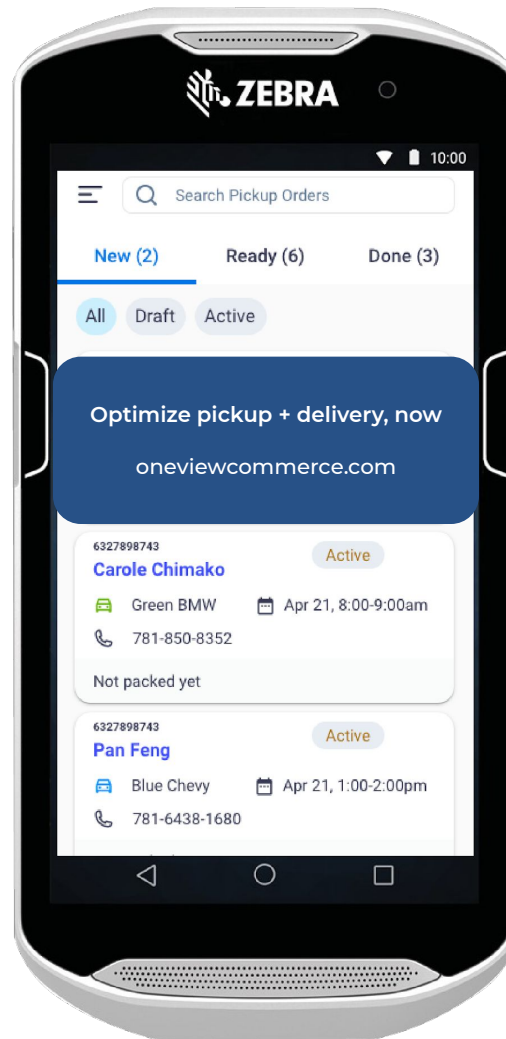

Scalable Pickup + Delivery

OneView Commerce

www.oneviewcommerce.com

info@oneviewcommerce.com

+1 617 292 0400