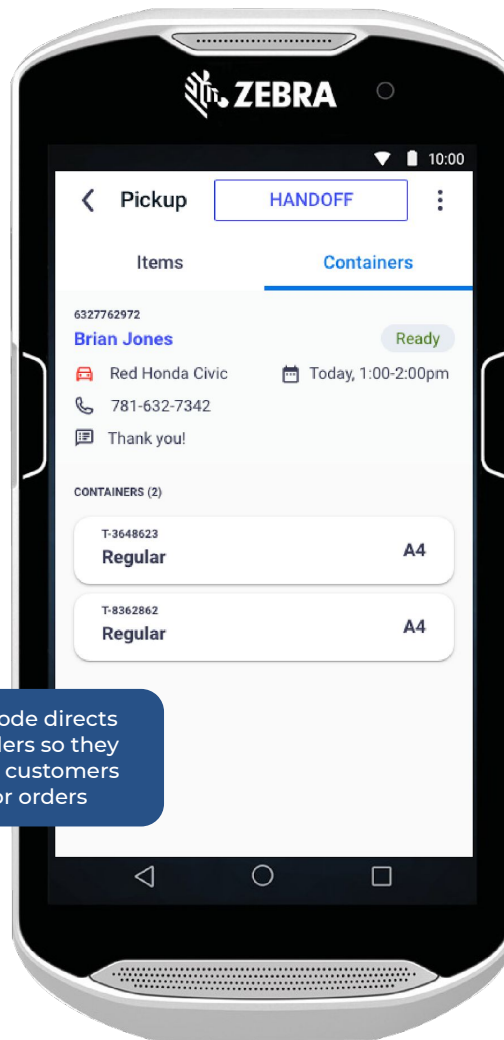

# Efficient Order Prep

Easy-to-use pick features track progress, out of stocks, and more

# Track Order Location

Efficient and simple staging ensures orders are always at hand

last name (JONES)  
l containers.

# Improve Handoff Speed

The pickup barcode directs associates to orders so they spend time with customers not looking for orders