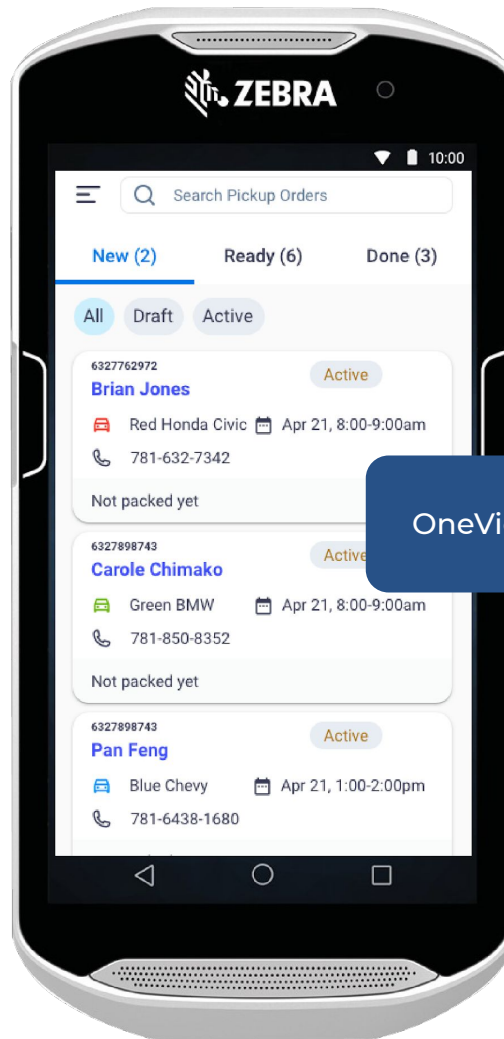

# Optimize Pickup + Delivery

OneView Pickup + Delivery

# Continuous Order Updates

Manage your order workflow, efficiently

# Easy Integration

Consume orders from any source and put details in associates hands