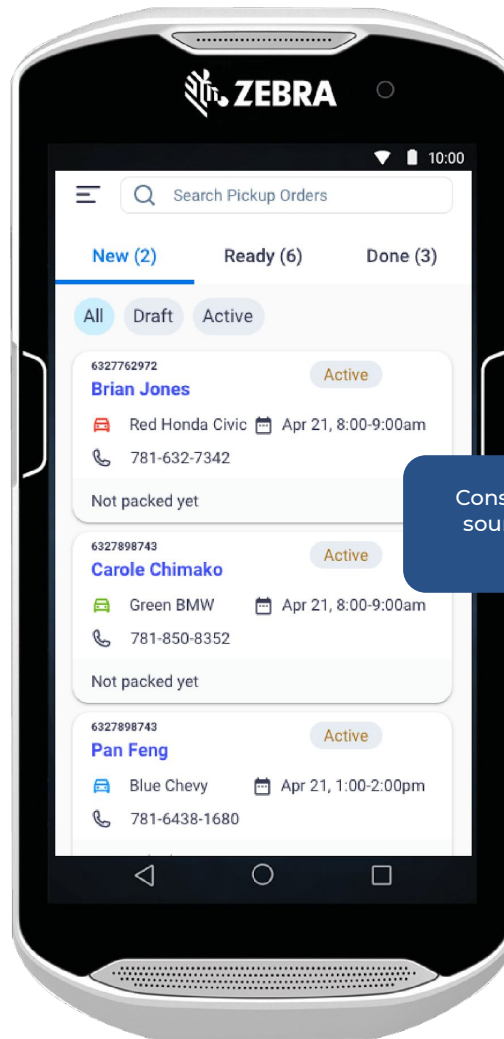

# Optimize Pickup + Delivery

OneView Pickup + Delivery

# Continuous Order Updates

Manage your order workflow, efficiently

# Easy Integration

Consume orders from any source and put details in associates hands