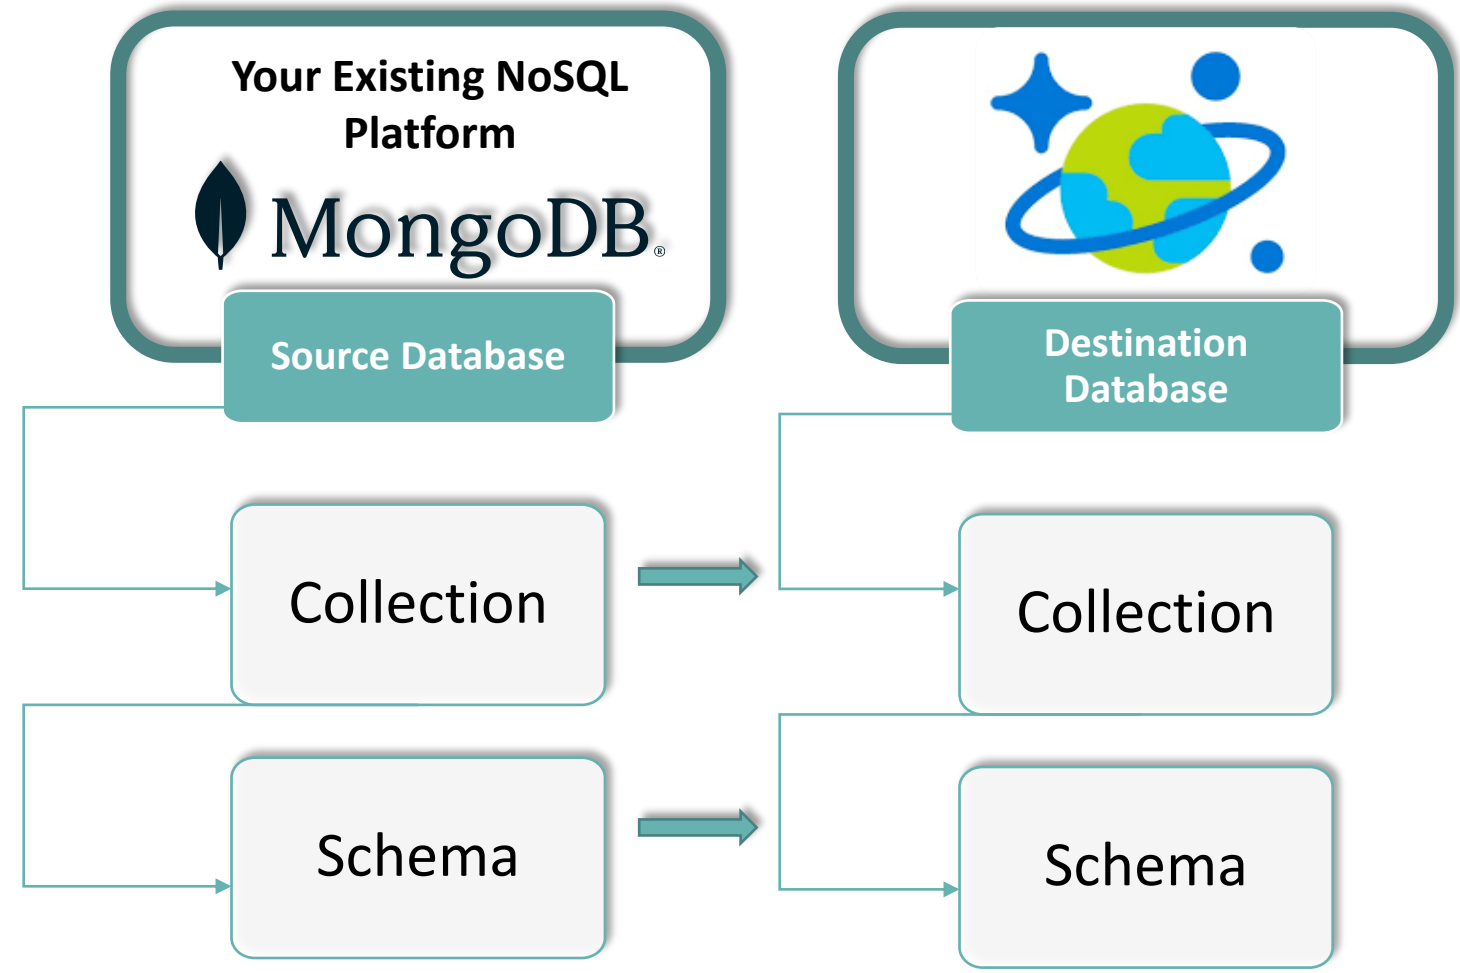

**YOUR EXISTING
SETUP
TO
AZURE
COSMOS DB**