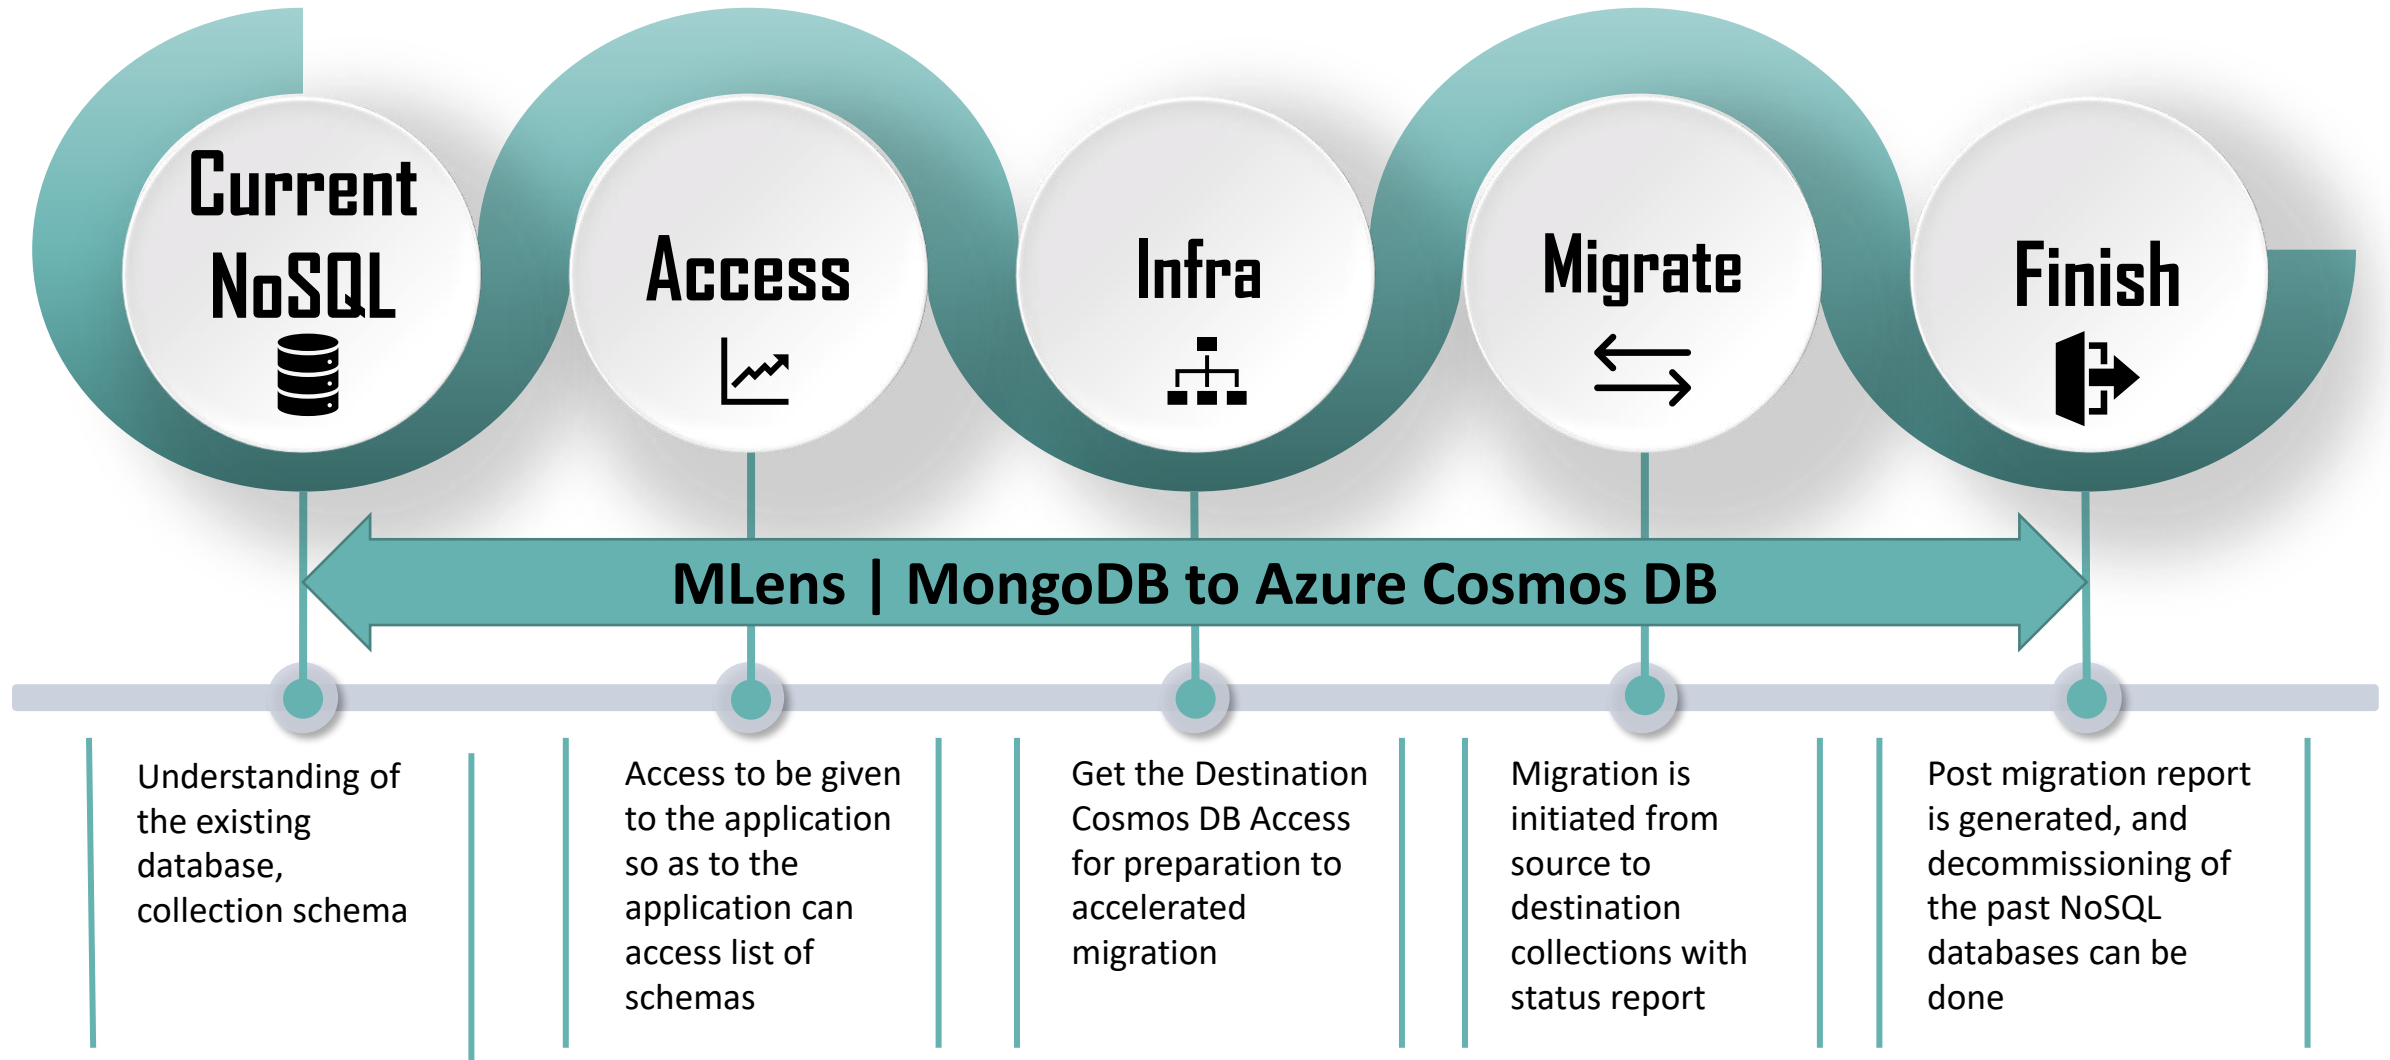

LET'S LOOK AT TYPICAL MIGRATION CASE

Pre-Migration Assessment

Migration

Post Migration- Validation

MLens | MongoDB to Cosmos DB Migrator

BENEFITS ACCRUED BY OUR CUSTOMERS

Typically, customers save 55-66 % in costs and see a reduction of 2-3x in timelines by using MLens

** Typical implementation scenario ~ 4 PB of Data and 3000 jobs with mixed workloads considered*

**YOUR EXISTING
SETUP
TO
AZURE
COSMOS DB**

**READY TO ACCELERATE
YOUR NoSQL
MIGRATION
JOURNEY...???**

THANK YOU