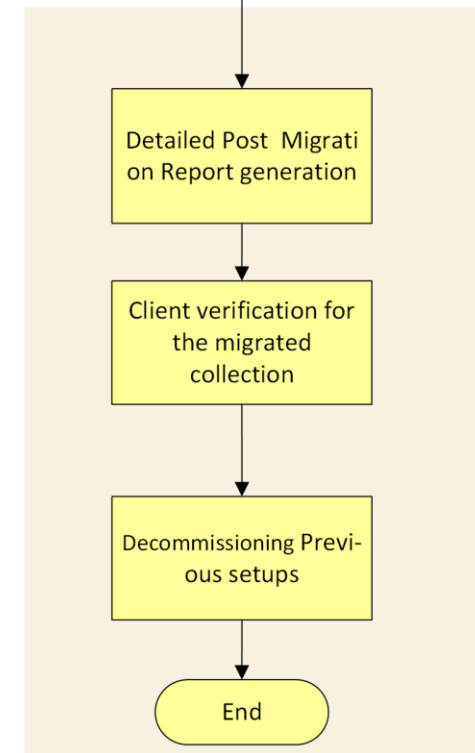

LET'S LOOK AT TYPICAL MIGRATION CASE

Pre-Migration Assessment

Migration

Post Migration- Validation

MLens | MongoDB to Cosmos DB Migrator

BENEFITS ACCRUED BY OUR CUSTOMERS

Typically, customers save 55-66 % in costs and see a reduction of 2-3x in timelines by using MLens