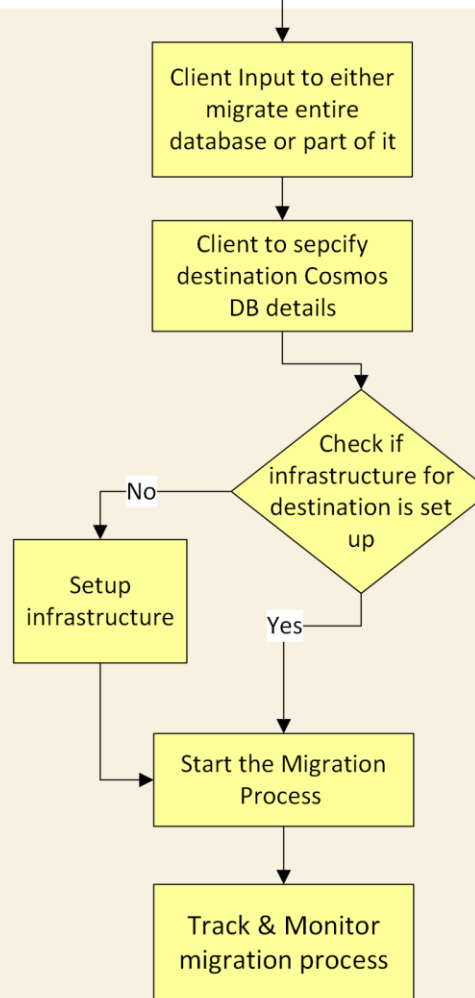

LET'S LOOK AT TYPICAL MIGRATION CASE

Pre-Migration Assessment

Migration

Post Migration- Validation

MLens | MongoDB to Cosmos DB Migrator

BENEFITS ACCRUED BY OUR CUSTOMERS

Typically, customers save 55-66 % in costs and see a reduction of 2-3x in timelines by using MLens