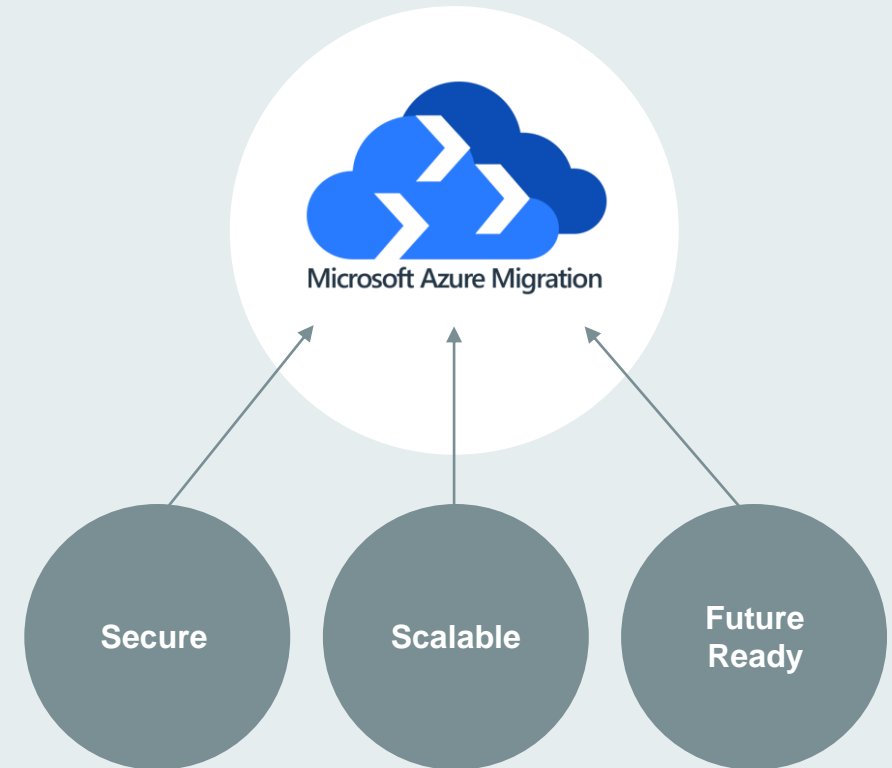

Health & Safety Management

Security Cleared Engineers

Azure Data Platform Accelerator – 6 Weeks

Outcomes & Benefits

- + Migrate and Modernise your data from existing data sources into Azure IaaS and PaaS services in approximately 6 weeks
- + Build a modern, agile data platform to support current and future requirements; create a pathway for analytics
- + Extend security updates for End of Support (EOS) workloads such as SQL Server 2008 R2 (Sept 2019) and SQL Server 2012 R2 (July 2022)
- + Improve data security with Azure Defender and Azure Security Centre along with new compliance features in Azure SQL
- + Optimise cost with Azure SQL deployment models such as SQL serverless and elastic pool; Save money with [Reserved Instances](#) and [Azure Hybrid Use Benefit](#)
- + Enhance your existing Data Warehouse provision (if applicable)
- + Increase the availability and redundancy of your critical data workloads
- + Reduce management complexity freeing time for innovation