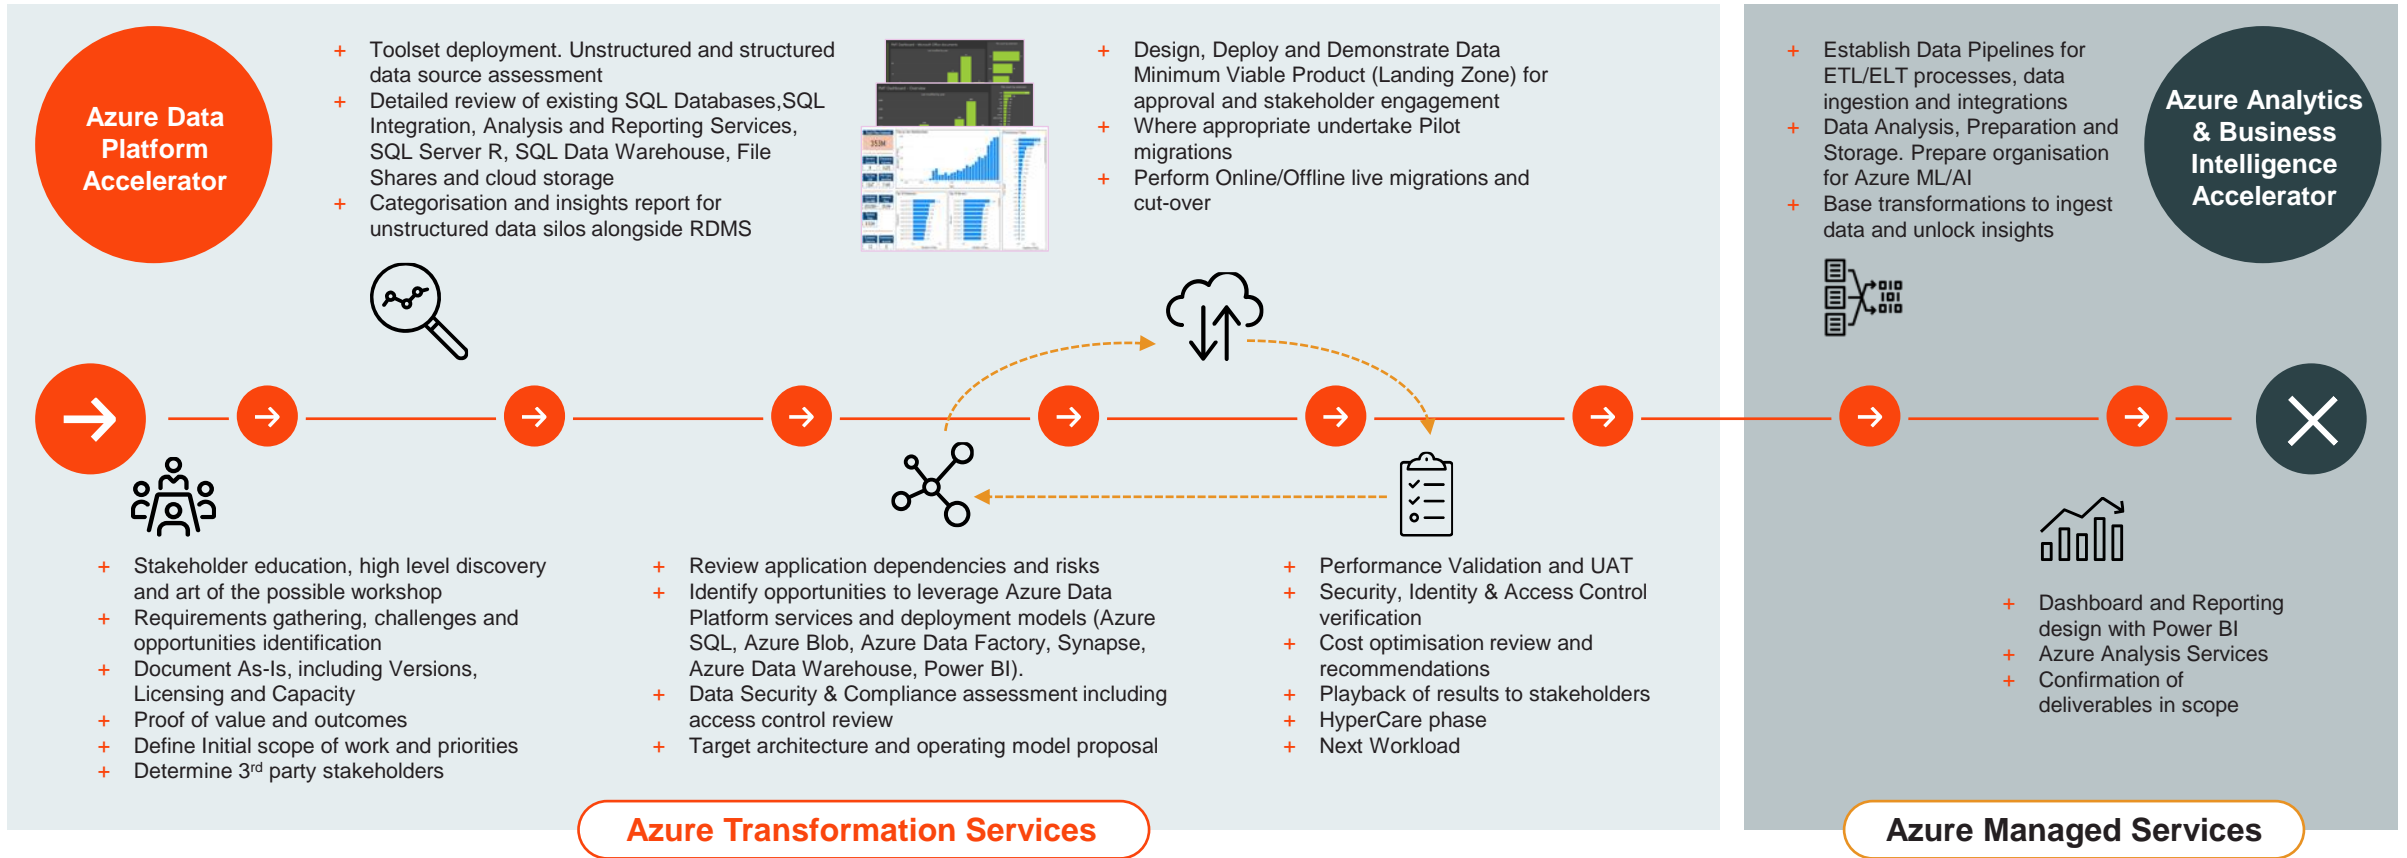

Health & Safety Management

Security Cleared Engineers

Azure Data Platform Accelerator – 6 Weeks

Outcomes & Benefits

- + Migrate and Modernise your data from existing data sources into Azure IaaS and PaaS services in approximately 6 weeks
- + Build a modern, agile data platform to support current and future requirements; create a pathway for analytics
- + Extend security updates for End of Support (EOS) workloads such as SQL Server 2008 R2 (Sept 2019) and SQL Server 2012 R2 (July 2022)
- + Improve data security with Azure Defender and Azure Security Centre along with new compliance features in Azure SQL
- + Optimise cost with Azure SQL deployment models such as SQL serverless and elastic pool; Save money with [Reserved Instances](#) and [Azure Hybrid Use Benefit](#)
- + Enhance your existing Data Warehouse provision (if applicable)
- + Increase the availability and redundancy of your critical data workloads
- + Reduce management complexity freeing time for innovation

How We Engage

Content+Cloud will provide accredited consulting and engineering expertise from our Data Platforms Team to kick start your data modernisation journey. Our proven methodology and blend of skilled resources ensures that the value-case, business objectives and compliance requirements are clear for all stakeholders before project activities commence. Our team will work as an extension to your capabilities to identify the most appropriate data workloads for modernisation, recommending the most effective migration approach to ensure existing applications are not impacted. The **Azure Data Platform Accelerator** is designed to support your first steps and establish a foundational architecture for future data analytics capabilities. This is further supported by our **Azure Analytics and Business Intelligence Accelerator** which helps organisations to create data sets for analytics with insightful reports and dashboards.