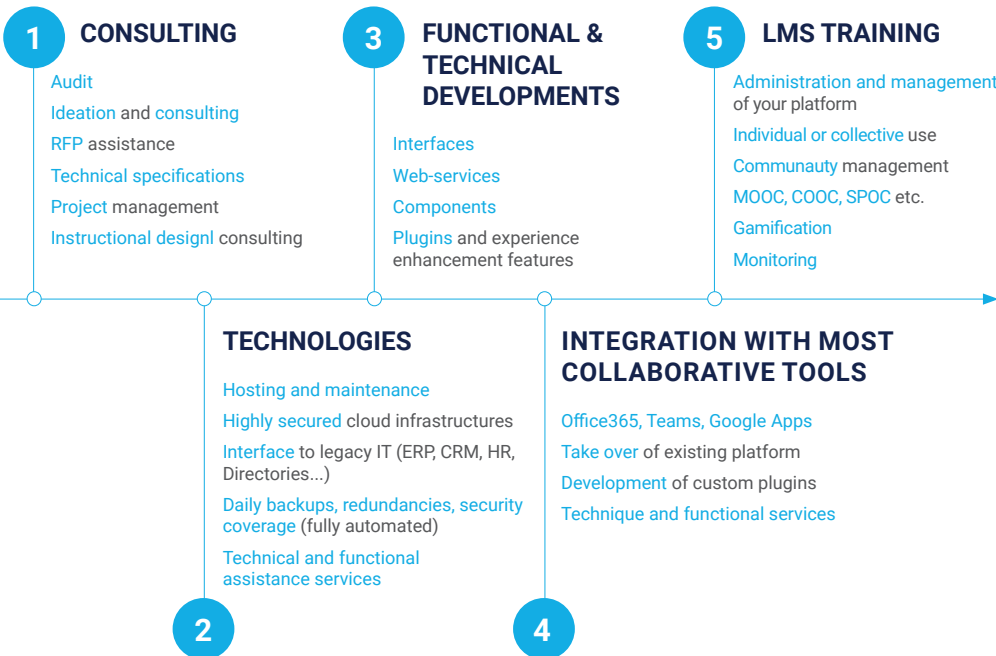

INTEGRATION

- Fully compatible with legacy IT and modern workplace
- Evolutive and responsive
- Fully open source and portable

Mission

We are driven by **your** Digital Learning **success**

Methodology

Offer

CAMPUS PACKAGE

simple and off the shelf solution, including all standard digital learning features

FROM ONLINE CAMPUS TO TAILOR-MADE LMS

Consulting services
 Saas solutions for complex organisations
 -Exceptional features catalogue and developments