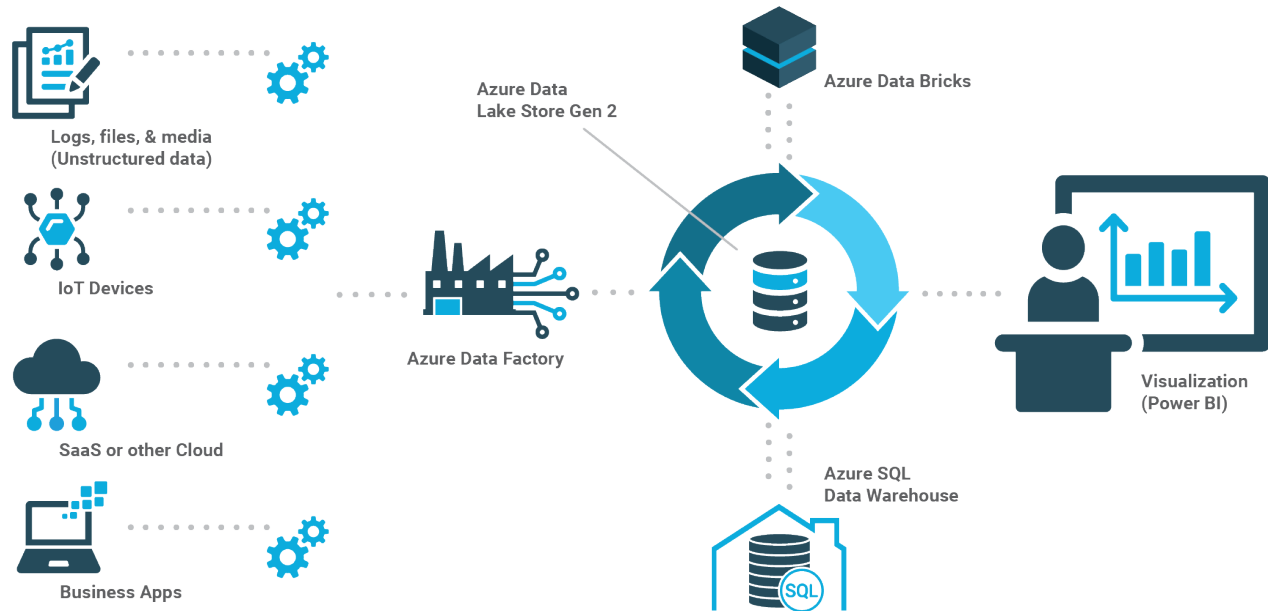

Azure Data Services & Power Platform

Lunavi delivers modern data practices with the power of Microsoft Azure and Microsoft data services. We have spent years building analytics solutions, focusing on not just building reports, but embedding the intelligence into our solutions. With the help of our experts, you'll be able to harness the power of your data to gain competitive business advantage.

Lunavi Cloud Analytics Workshop

Learn the fundamentals of Azure Data Factory and Power BI including an assessment of your existing data estate, an overview of data and analytics capabilities in the cloud, importing a dataset of your choice to Azure, and a custom dashboard based on identified KPIs and business goals.

While the past decade has been a story of moving from hardware-centric computing to application-centric computing, the next step is all about data. Your business already has it – huge volumes of information generated every day during normal operations. Learn how to start harnessing it using Microsoft Azure platforms and Power BI in this two-week workshop.

Lunavi consultants will help you take your first steps into the world of cloud analytics, including:

- Assessment of existing data estate and sources across your organization
- Overview of Azure data platforms including data warehousing, data lakes, import/export methods, system architecture, and governance
- Importing chosen dataset into Azure Data Factory, configuring Data Warehouse and/or SQL Server
- Designing custom dashboard in Power BI with essential metrics identified by your business
- If desired, substitution of Azure Synapse can be provided instead of SQL and Power BI combination, with additional cost

Microsoft
Solutions Partner
Digital & App Innovation
Azure

Microsoft
Solutions Partner
Data & AI
Azure

ABOUT LUNAVI

As a leading managed service provider and consulting firm, Lunavi is focused on helping customers advance their digital transformation goals by modernizing business applications, migrating solutions to the cloud, designing hybrid cloud solutions, and applying Agile and DevOps engineering practices to build new, innovative solutions. Our portfolio of services is designed to provide continuous improvement along each step of the IT journey to maximize business value and success. We are a Microsoft Cloud Solution provider Azure Expert MSP, offering deep expertise in the Microsoft ecosystem of enterprise IT software and services.