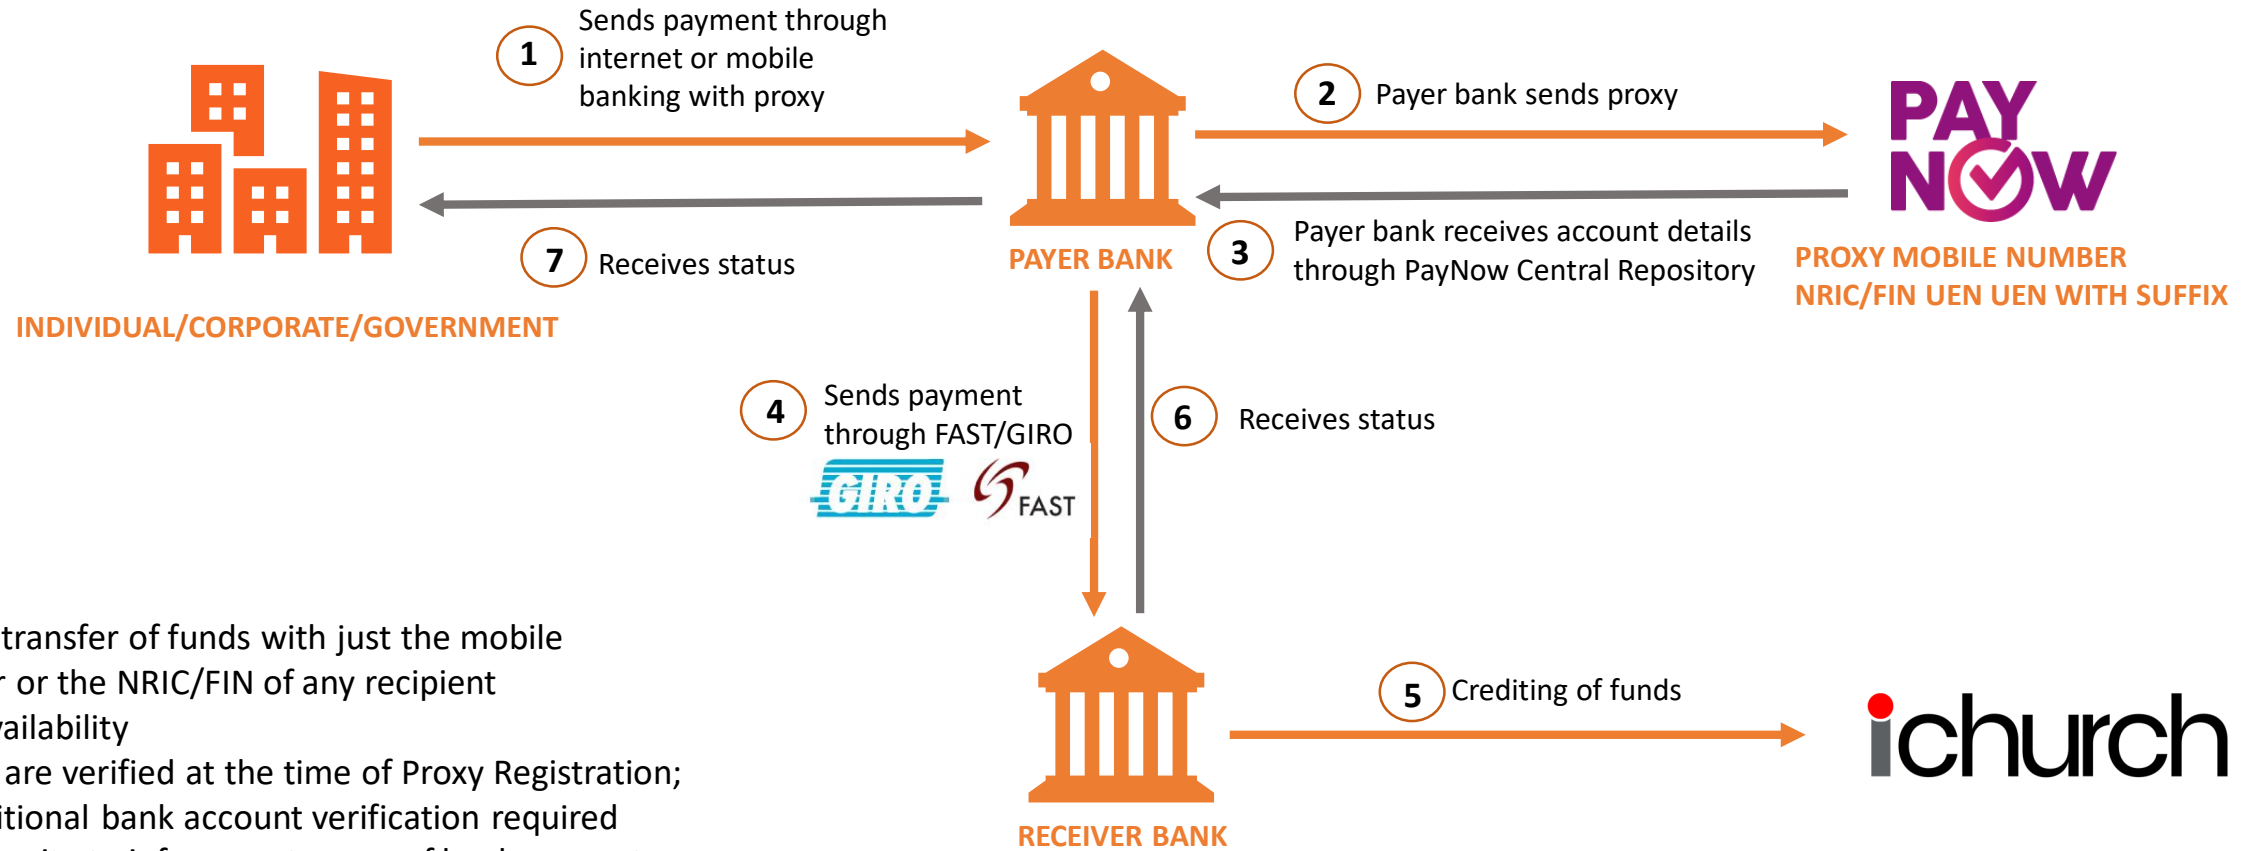

SS 0.00

Please choose your preferred mode of payment:

Credit Card Internet Banking QR Code

Powered by DBS Singapore

PROCEED CANCEL

Payment Gateway

Bettering your Expectations

iChurch PAYMENT RECEIVABLE PROCESS

Benefits

- Instant transfer of funds with just the mobile number or the NRIC/FIN of any recipient
- 24x7 availability
- Proxies are verified at the time of Proxy Registration; No additional bank account verification required
- No necessity to inform customers of bank account changes