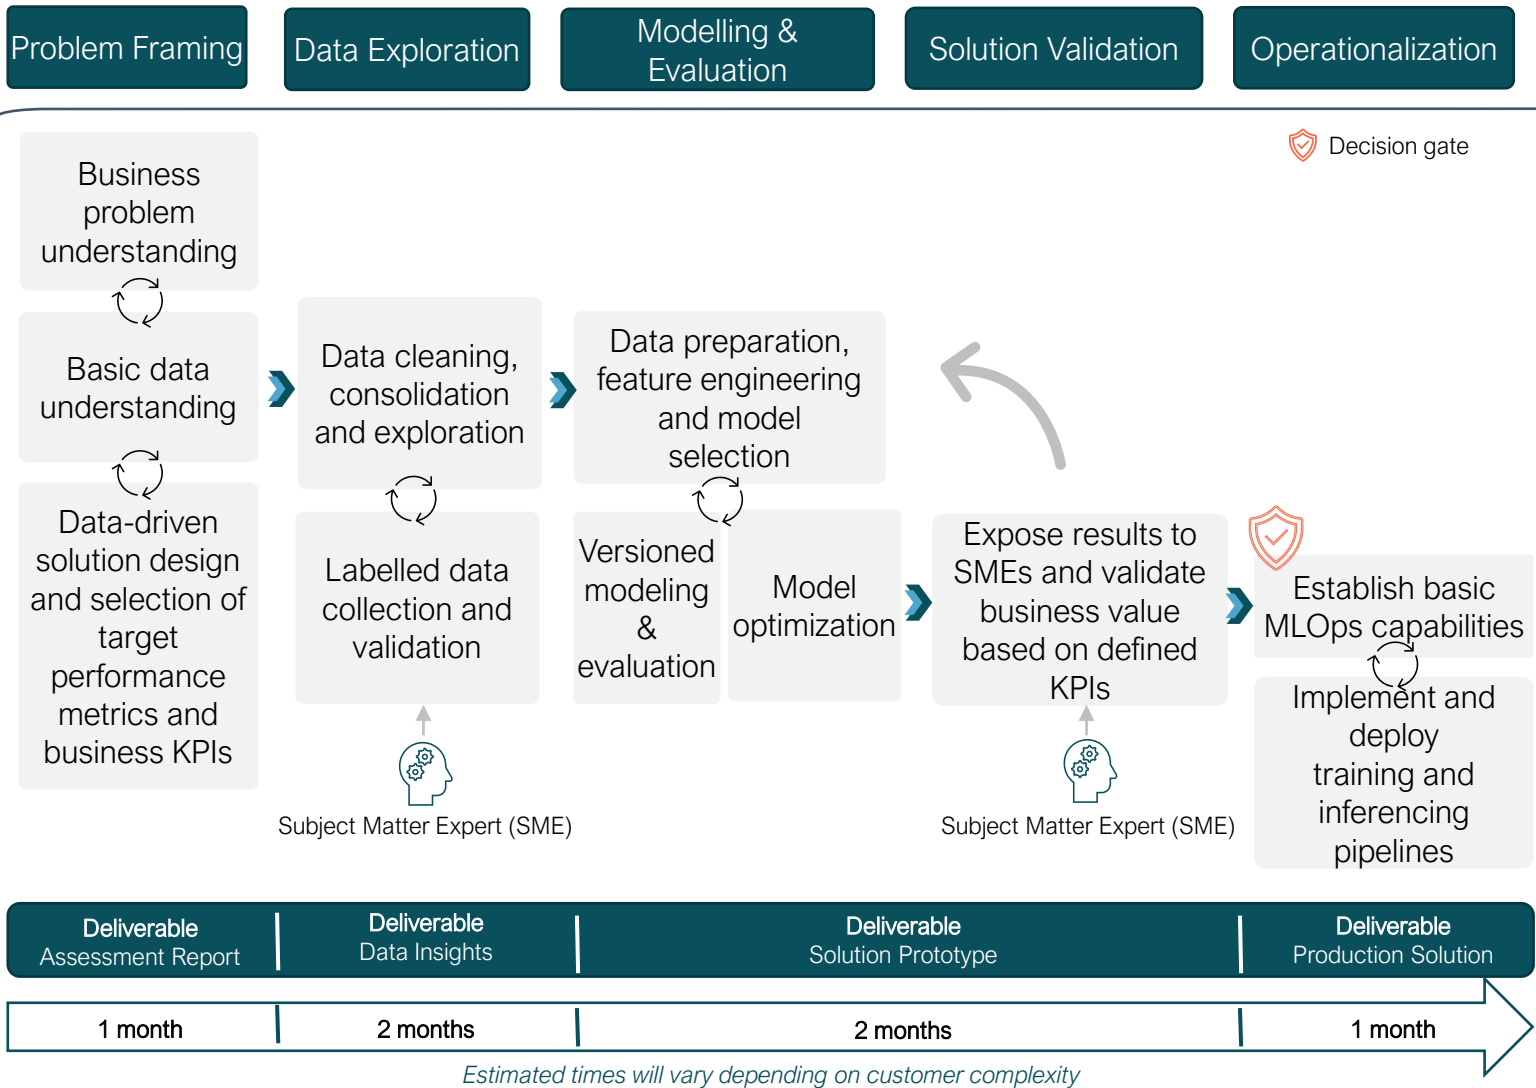

We established our Data & AI practice in 2014. As an Azure Expert Microsoft Service Provider (MSP) we use a full stack approach, with expertise in every facet of cloud transformation. Work with our team of solutions specialists, architects and data scientists to understand and unlock the real business value of data.

Collaborate with Crayon data scientists that specialize in Data & AI solutions. Together we will work to identify business challenges that can recognize organizational advantage from advanced technology solutions. Within seven business days you will have best practice recommendations and a strategic roadmap for future state.

Our Approach

Your Journey