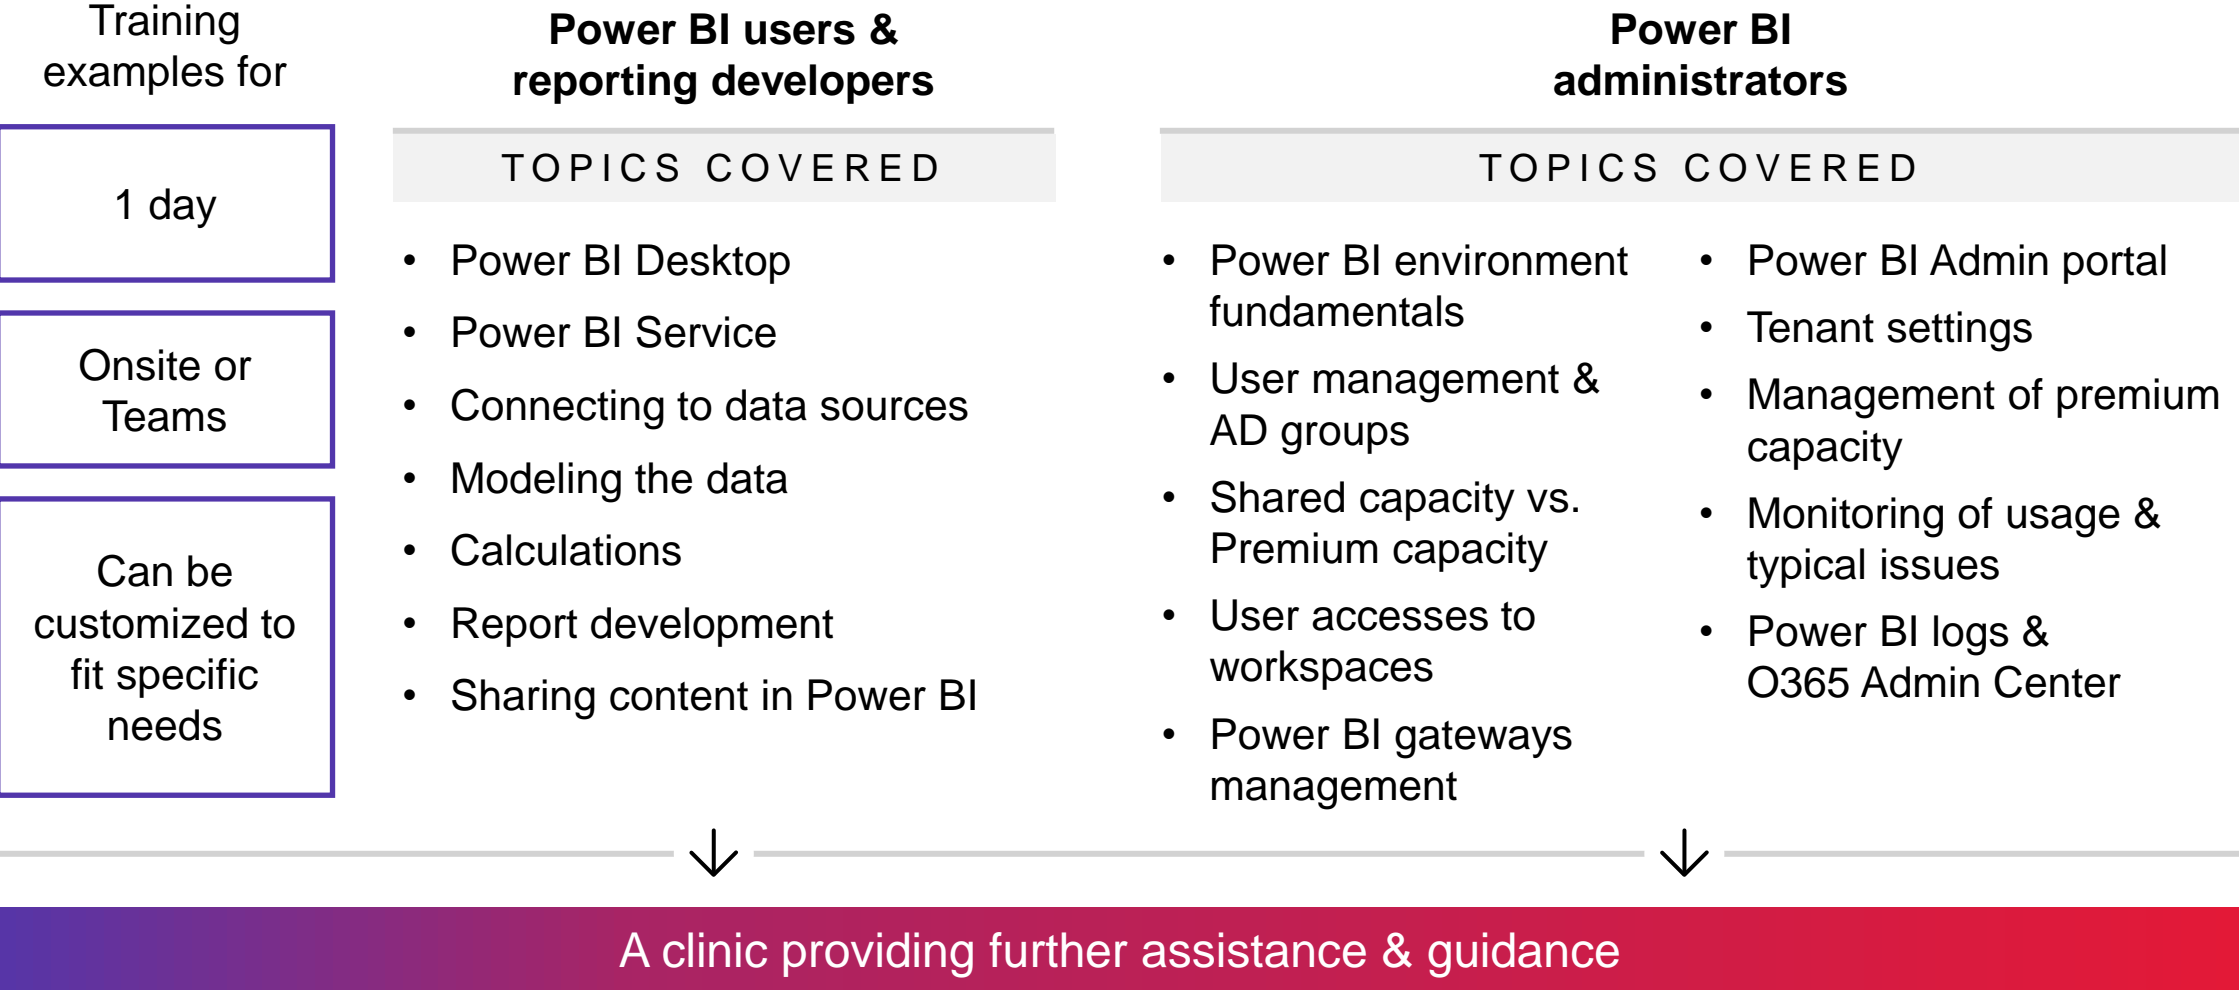

Power BI Training Services