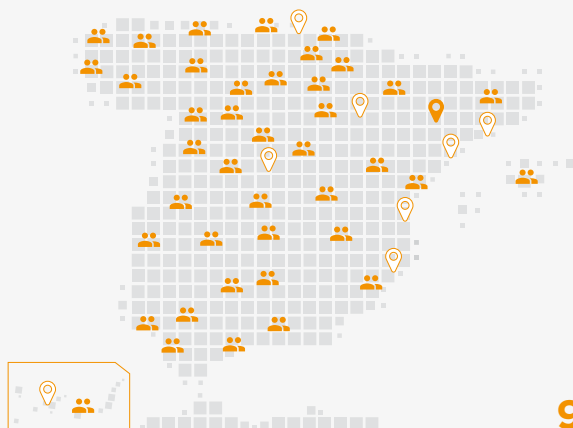

Since 1994, we have been dedicated to providing global services, adding value to ICT, through implementation, evolution and maintenance.

We have grown to provide more flexible solutions to our customers, achieving a leading role as well as being a point of reference.

Our speed, flexibility, quality and commitment endorse us.

+25k Automated operations/month
+300 Specialized engineers

Business efficiency

We are committed to digitalization, optimization and open innovation.

More comfortable homes

We know that the digital and virtual revolution will become indispensable in everyday life.

Sustainable cities

Where people take care of cities and cities take care of people.

Multidisciplinary team

Technical profiles together with design and business development.

Experience and sectoral knowledge

+25 years in the main economic sectors.

Continuous Innovation

Innovative technology adapted to each requirement.

IoT & Big Data

Software and connected devices generating and using data.

Artificial intelligence

Technology with automatic learning algorithms.

Corporate headquarters

Parc Científic i Tecnològic de Lleida.
Edifici TIC, oficina 3
25003 Lleida

Operations Centre

Polígon Industrial
Camí dels Frares, calle K,
parcel·la 21, nau 15
25191 Lleida

Management

Carrer Lleida, 60
25141 Torregrossa

Branches

- **Barcelona**
- **Bilbao**
- **Tarragona**
- **Valencia**
- **Madrid**
- **Alicante**
- **Santa Cruz de Tenerife**

Saltó Group
902 202 357