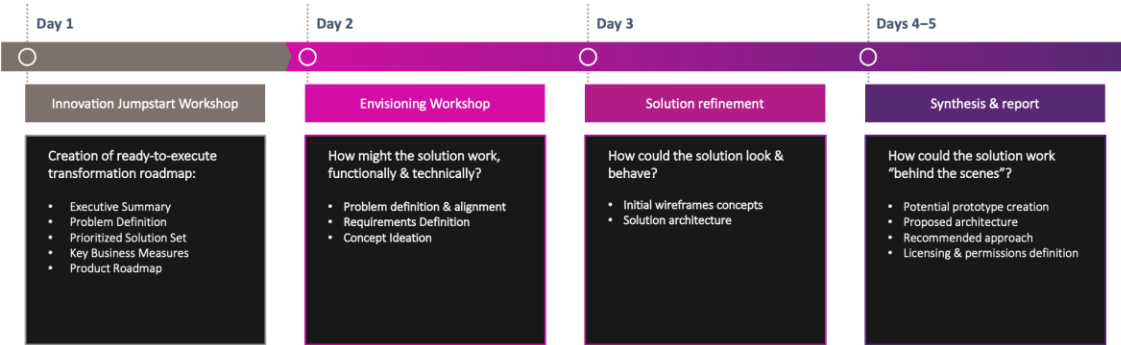

How it works

Example outputs

What you will receive is customized to the problem space, innovation that you are trying to achieve and content that is produced in the workshop.

We will compile all the learnings into a transformation roadmap that can be shared within your organization and deliver a proof-of-concept prototype or solution architecture that will guide you into the next phase of implementation.