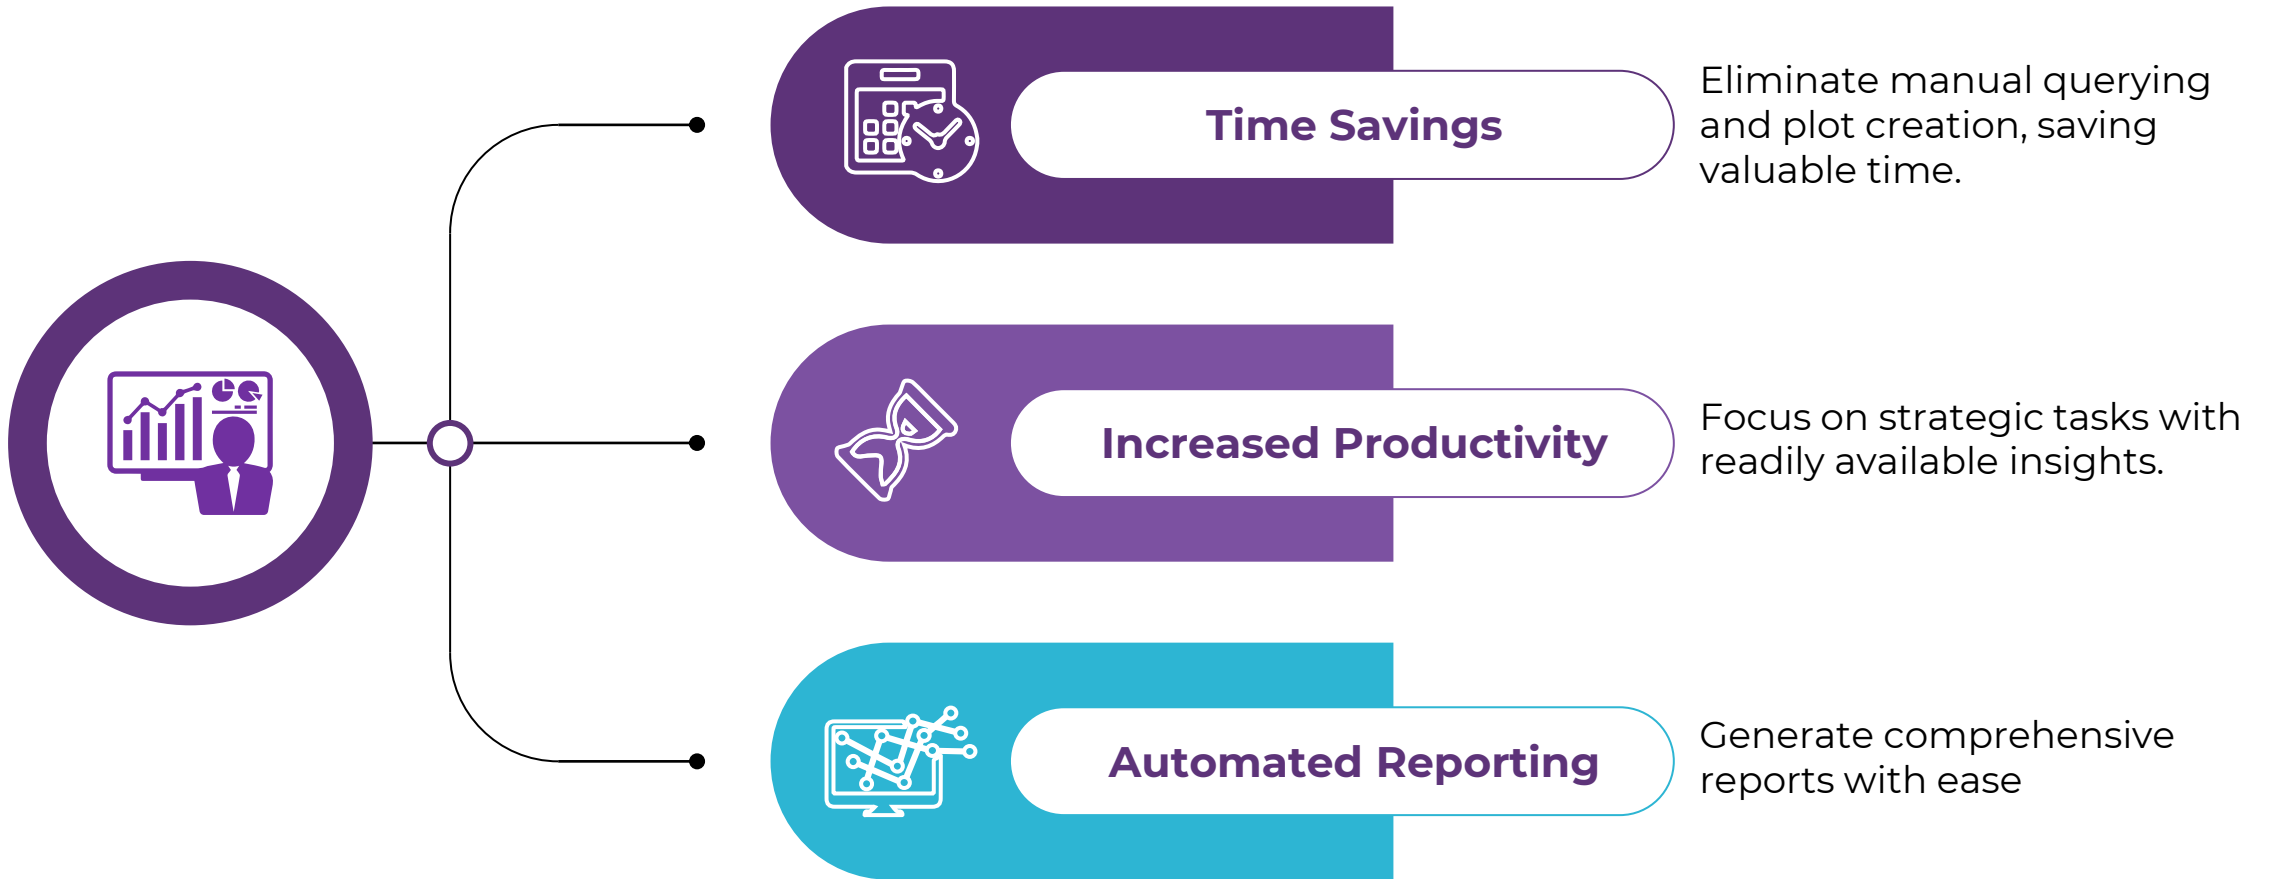

Manual efforts in generating insights and plots hinder productivity.

Automating data analysis and report generation is crucial for efficient decision-making.

Solution Approach: Quick Insight

Prompt Engineering
Intuitive natural language prompts for effortless interaction.

Cloud Storage
Seamless integration with various data sources.

Graphs and Visualizations
Advanced techniques for informative plots.

Data Extraction
Efficient processing of relevant data based on user input.

Solution Flow : Quick Insight

Benefits : Quick Insight

THANK YOU

<https://affine.ai/>