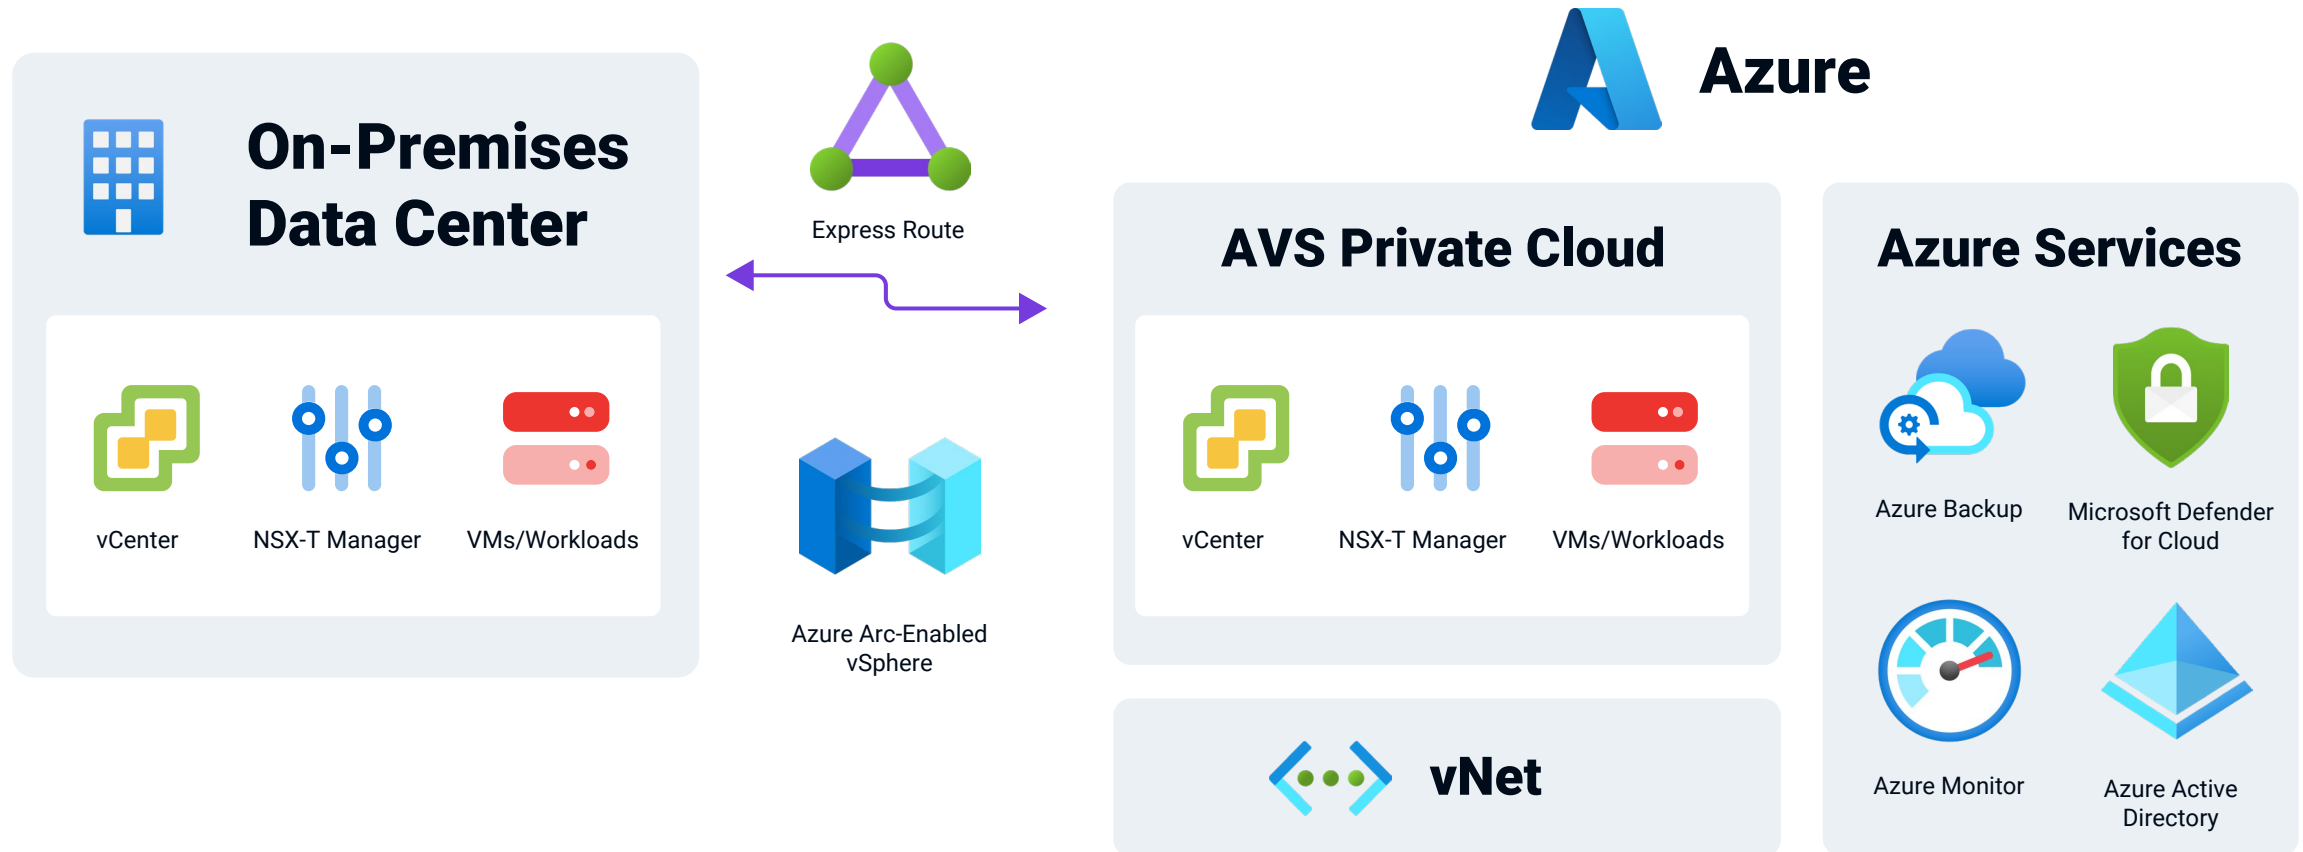

Migrate to Azure VMware Solution (AVS)

Migrate and modernize your infrastructure by seamlessly moving your VMware-based workloads to the Azure cloud with Azure VMware Solution (AVS) and Emergent Software.

Additional Benefits

Move from CapEx to OpEx

Cloud-based OpEx model can provide significant savings and nearly infinite agility

Achieve Disaster Recovery Goals

Even if you keep your VMware on-premises, you can still leverage AVS as your VMware DR solution. AVS can be a great fit for a VMware Horizon VDI cluster to reside.

Follow the Cloud Adoption Framework

1. Discovery & Assessment
2. Solution Design
3. Landing Zone Setup
4. Testing and Validation
5. VM Replication & Migration
6. Handoff & Closure

What is Microsoft Cloud Adoption Framework and Why is it Important?

Azure VMware Solutions

Reference Architecture Diagram

Your
Full Stack
Technology Partner

Let's Get Started!