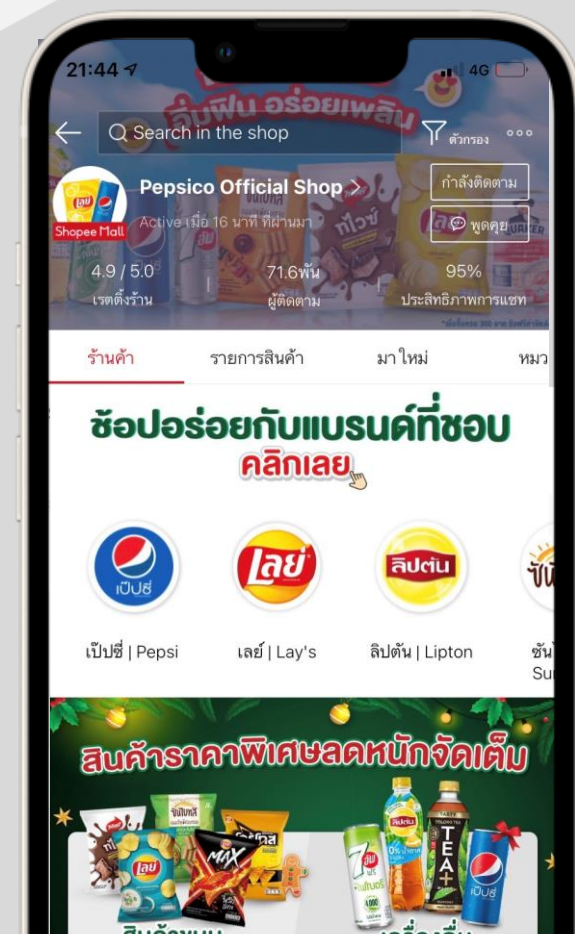

BUZZEBEES RETAIL SOLUTION

All-in-one solution for SMEs

CRM PLUS
FOR RETAIL

CRM PLUS

Powerful CRM Platform via Line OA

CRM SAIJAI™
by BUZZEBEES

CRM SAIJAI

Powerful CRM: Appointment management,
manage course, & classify users.