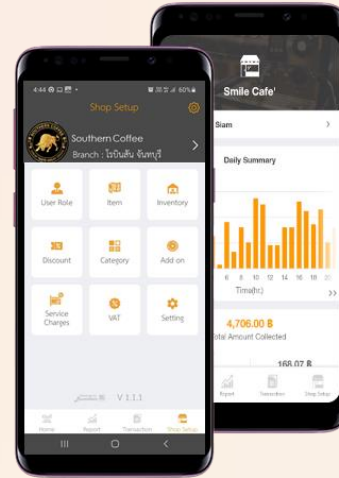

Powerful CRM Platform via Line OA

CRM SAIJAI™
by BUZZEBEES

CRM SAIJAI

Powerful CRM: Appointment management,
manage course, & classify users.

B-POS
FOR RETAIL

B-POS

Smart POS System that empower shops

B-VOUCHER

B-VOUCHER
FOR RETAIL

Voucher system via SMS / Email

B-GIFTCARD

B-GIFTCARD
FOR RETAIL

Generate your own Digital Giftcard

E-PAYMENT

E-PAYMENT
FOR RETAIL

Payment portal for all E-wallet

B-POS

POS and Back-end store management system.
increase sales channels expand business opportunities

B-POS Terminal

Sales management system

B-POS Merchant App

Real time performance tracking

Website Portal

Easy-to-use report

Why..

Our Features

Benefit SMEs

Real Time Management

Easy-to-use system with a real time store management via Manager App

SMEs Digitalization

Digitalize your store including Inventory / Cost Management, Payment and Marketing Campaign