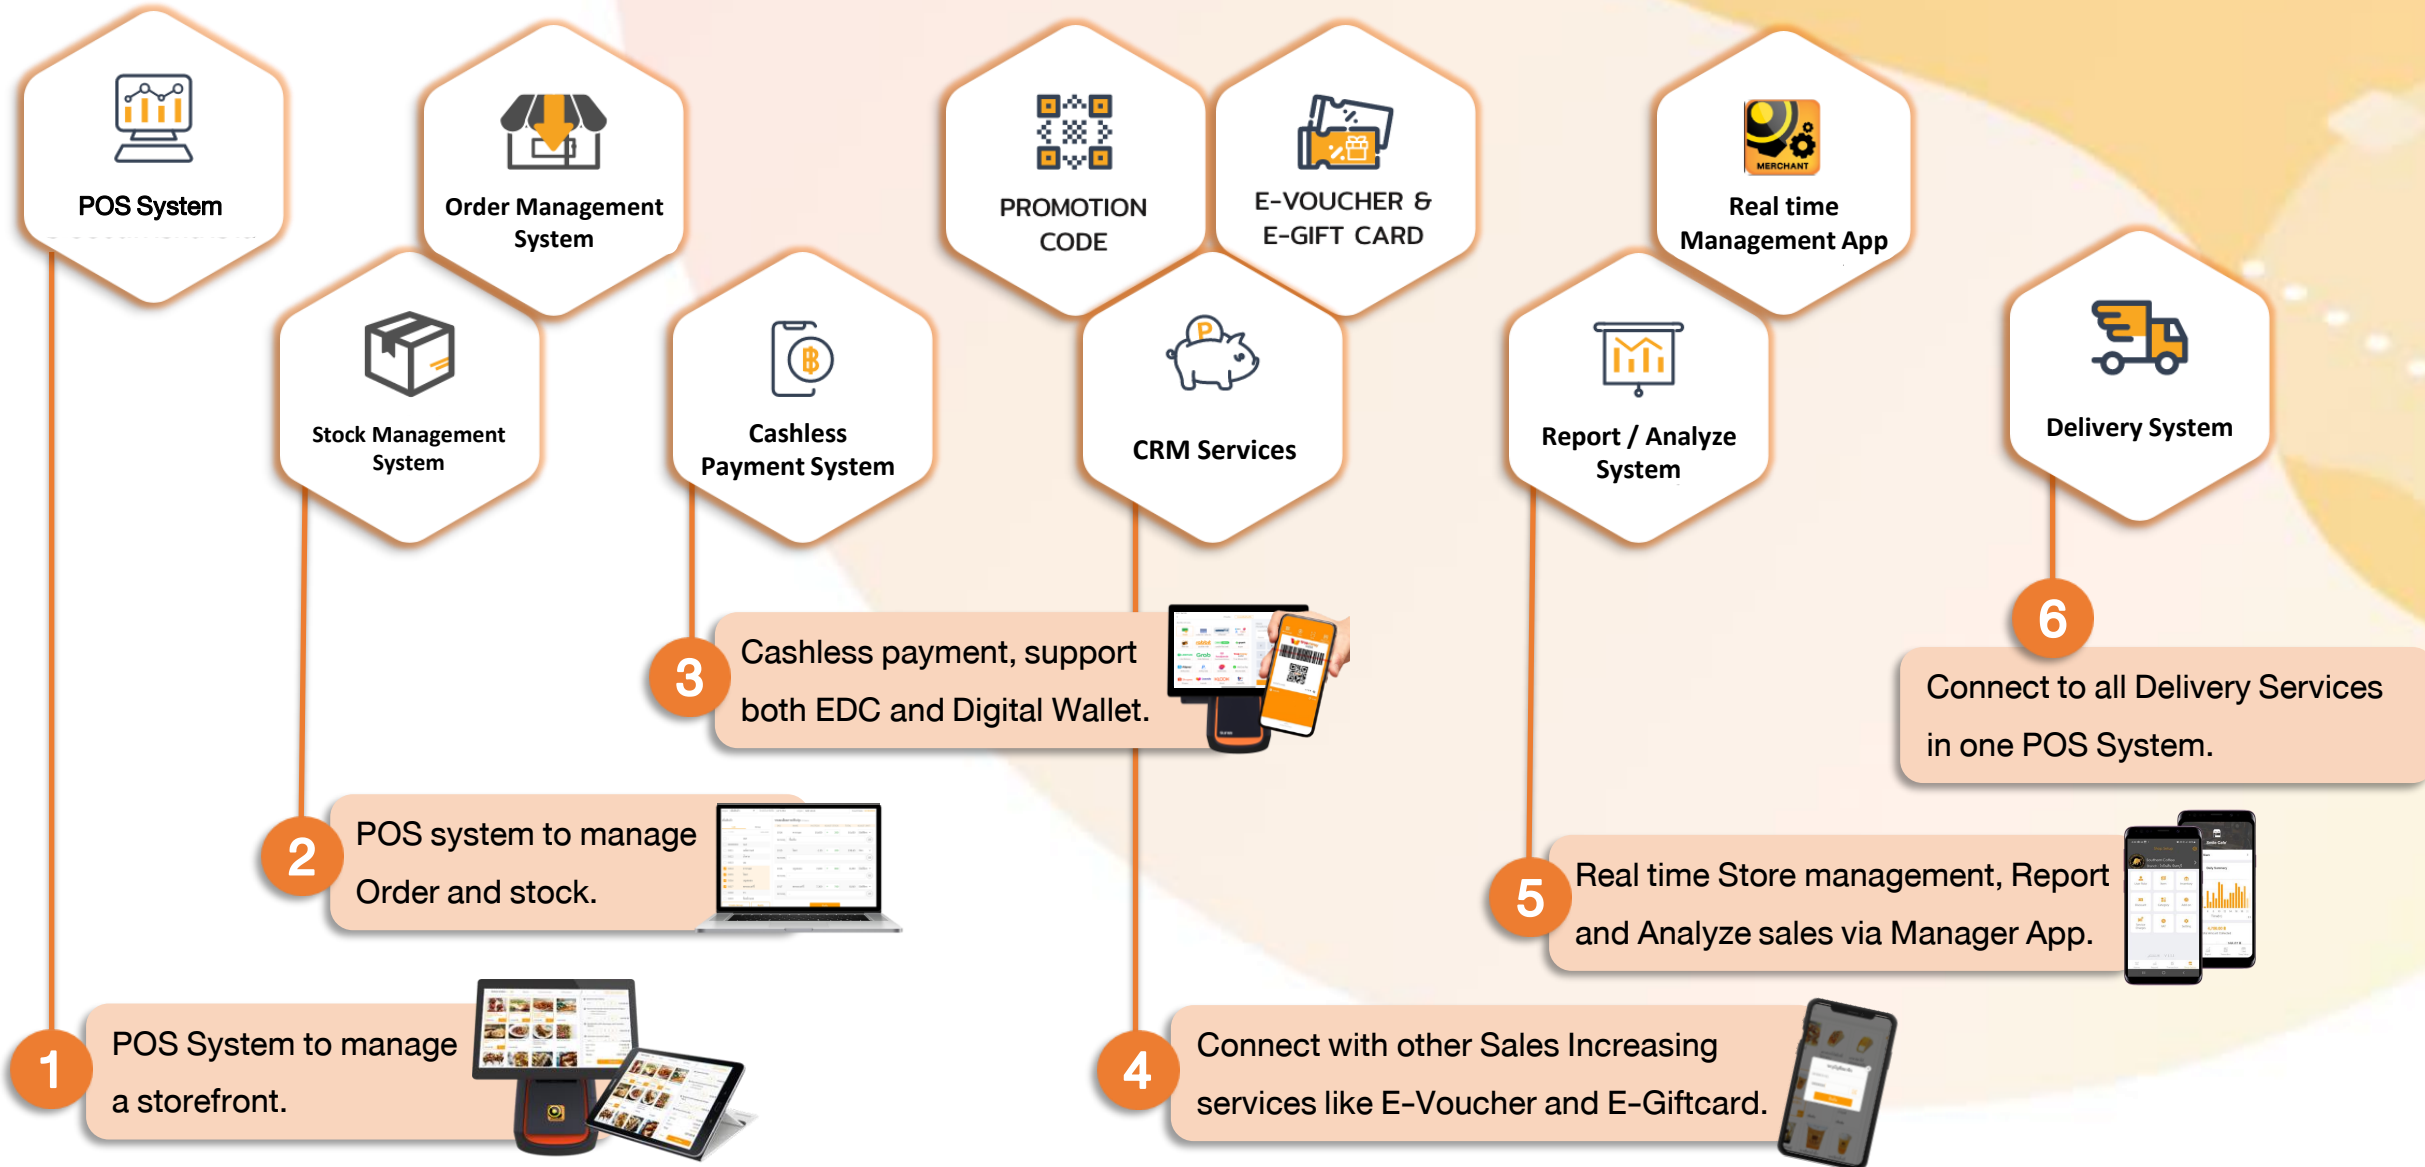

B-POS How does it work ?