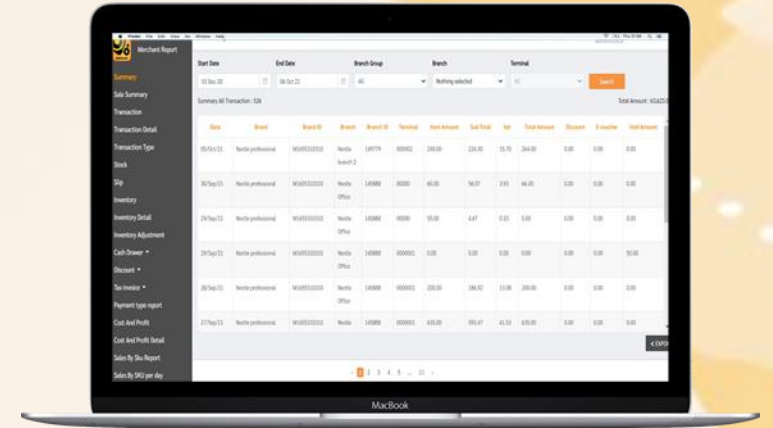

B-VOUCHER
FOR RETAIL

Voucher system via SMS / Email

B-GIFTCARD

B-GIFTCARD
FOR RETAIL

Generate your own Digital Giftcard

E-PAYMENT

E-PAYMENT
FOR RETAIL

Payment portal for all E-wallet

B-POS

POS and Back-end store management system.
increase sales channels expand business opportunities

B-POS Terminal

Sales management system

B-POS Merchant App

Real time performance tracking

Website Portal

Easy-to-use report