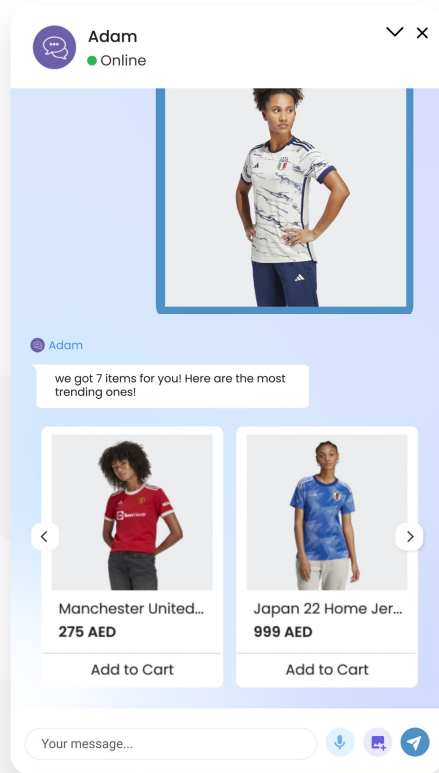

ShopSphere
Visual Search

Advanced Visual Search

Intuitive product discovery and
recommendation