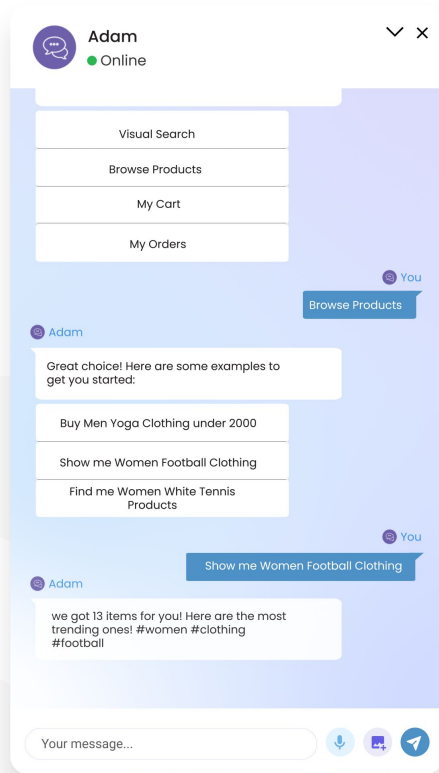

ShopSphere
Chatbot

AI-enabled Chatbot

Enabled with ChatGPT and
integrated with WhatsApp

ShopSphere Chatbot : Features

Natural Language Processing

Powered by ChatGPT

Easily integrated with 3rd party applications - including WhatsApp