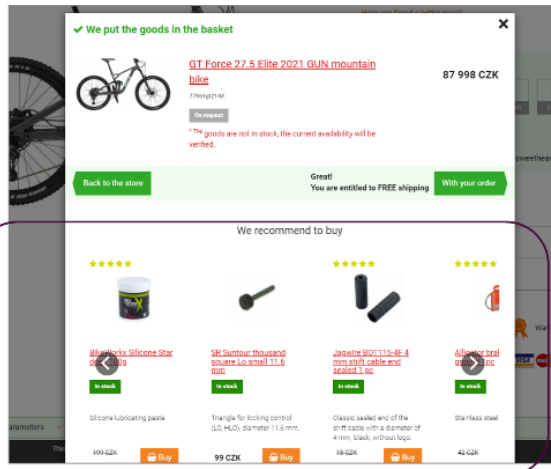

Last viewed on homepage

Automated powerful displaying

Popular products in categories

Displayed based on profiles or margin

Recommendation in (pre)/basket

Calculated and displayed based on profiling

Alternative products

Displayed based on profiles or margin

Others buy

Dynamically displayed based on profiles or margin

EXACT SEARCH - MOST POWERFUL SALES TOOL

Recognition of customer's needs and preferences in real time to offer truly personalized search results