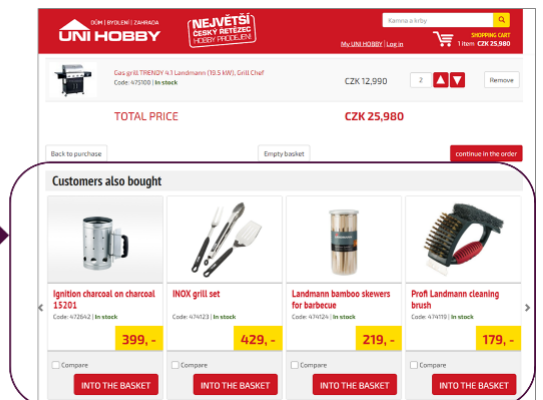

Last viewed on homepage

Automated powerful displaying

Popular products in categories

Displayed based on profiles or margin

Recommendation in (pre)/basket

Calculated and displayed based on profiling

Alternative products

Displayed based on profiles or margin

Others buy

Dynamically displayed based on profiles or margin

EXACT SEARCH - MOST POWERFUL SALES TOOL

Recognition of customer's needs and preferences in real time to offer truly personalized search results