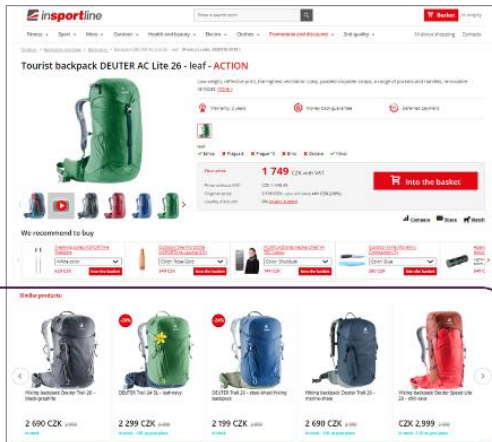

Last viewed on homepage

Automated powerful displaying

Popular products in categories

Displayed based on profiles or margin

Recommendation in (pre)/basket

Calculated and displayed based on profiling

Alternative products

Displayed based on profiles or margin

Others buy

Dynamically displayed based on profiles or margin

EXACT SEARCH - MOST POWERFUL SALES TOOL

Recognition of customer's needs and preferences in real time to offer truly personalized search results