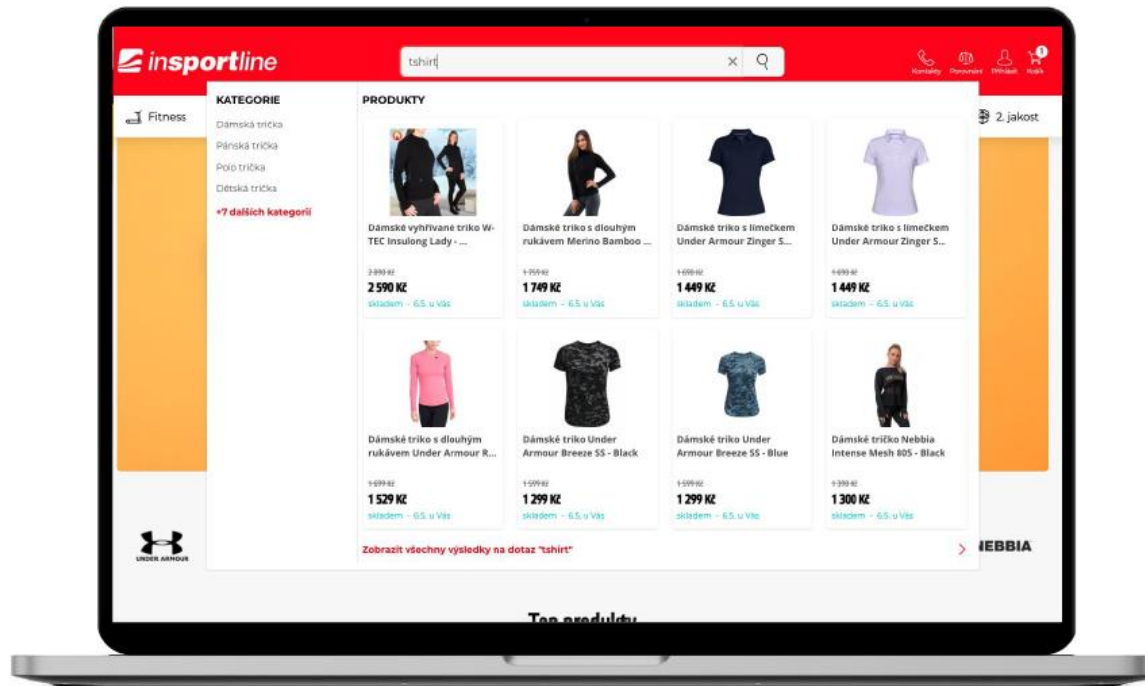

Cestovní kancelář
FISCHER

PERSOO IS AN UNIQUE TOOL TO BOOST REVENUES

About us

Persoo is advanced AI-based search & recommendation technology for e-shops and corporate websites.

It recognizes customer's needs and preferences in real time to offer truly personalized search results and allows to x/up-sell other relevant products suiting the customer needs.

OUR ENGINE IS BASED ON ADVANCED AI

WE DISPLAY WHAT IS GOING TO BE SOLD!

-  WE PROFILE YOUR CUSTOMER REAL-TIME
-  WE DEEPLY KNOW YOUR CUSTOMER
-  WE KNOW ALL HIS PREFERENCES
-  WE KNOW EXACTLY WHAT TO OFFER