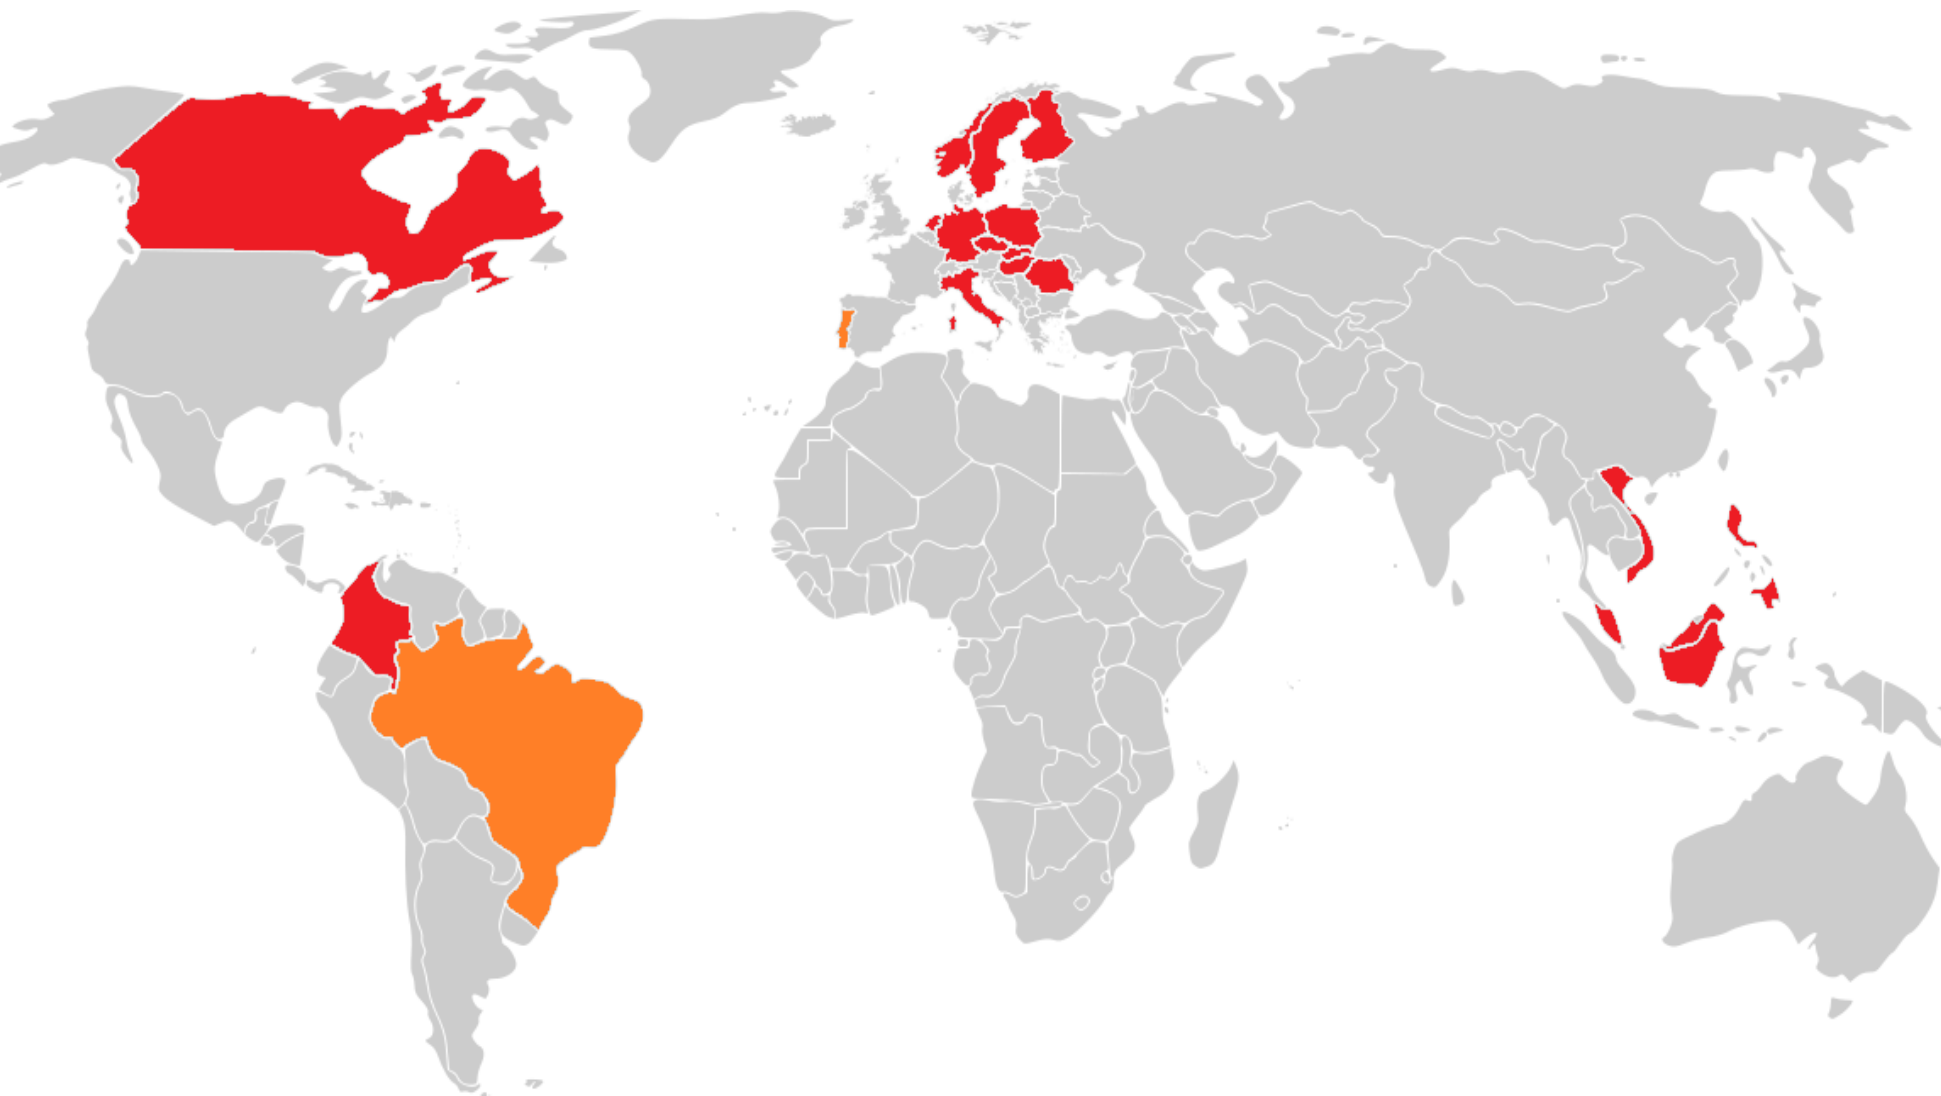

WE ARE STRONG INTERNATIONAL PLAYER SINCE 2016

Czech company
#1 in our region

Branch in Romania
for CEE operations

Founded by
math scientist, top
expert in personalization

We are key player in
digital boost and
eCommerce