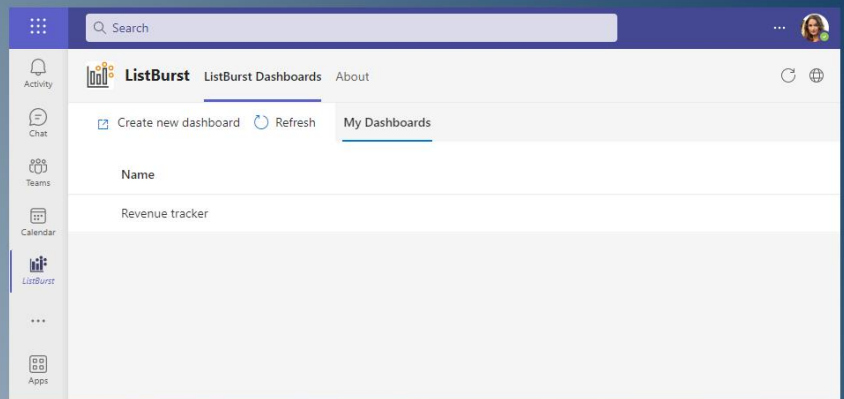

Present a dashboard with a Microsoft Teams tab

Data is loaded live from the SharePoint List

Create Teams dashboards for Lists data

View dashboards on the go