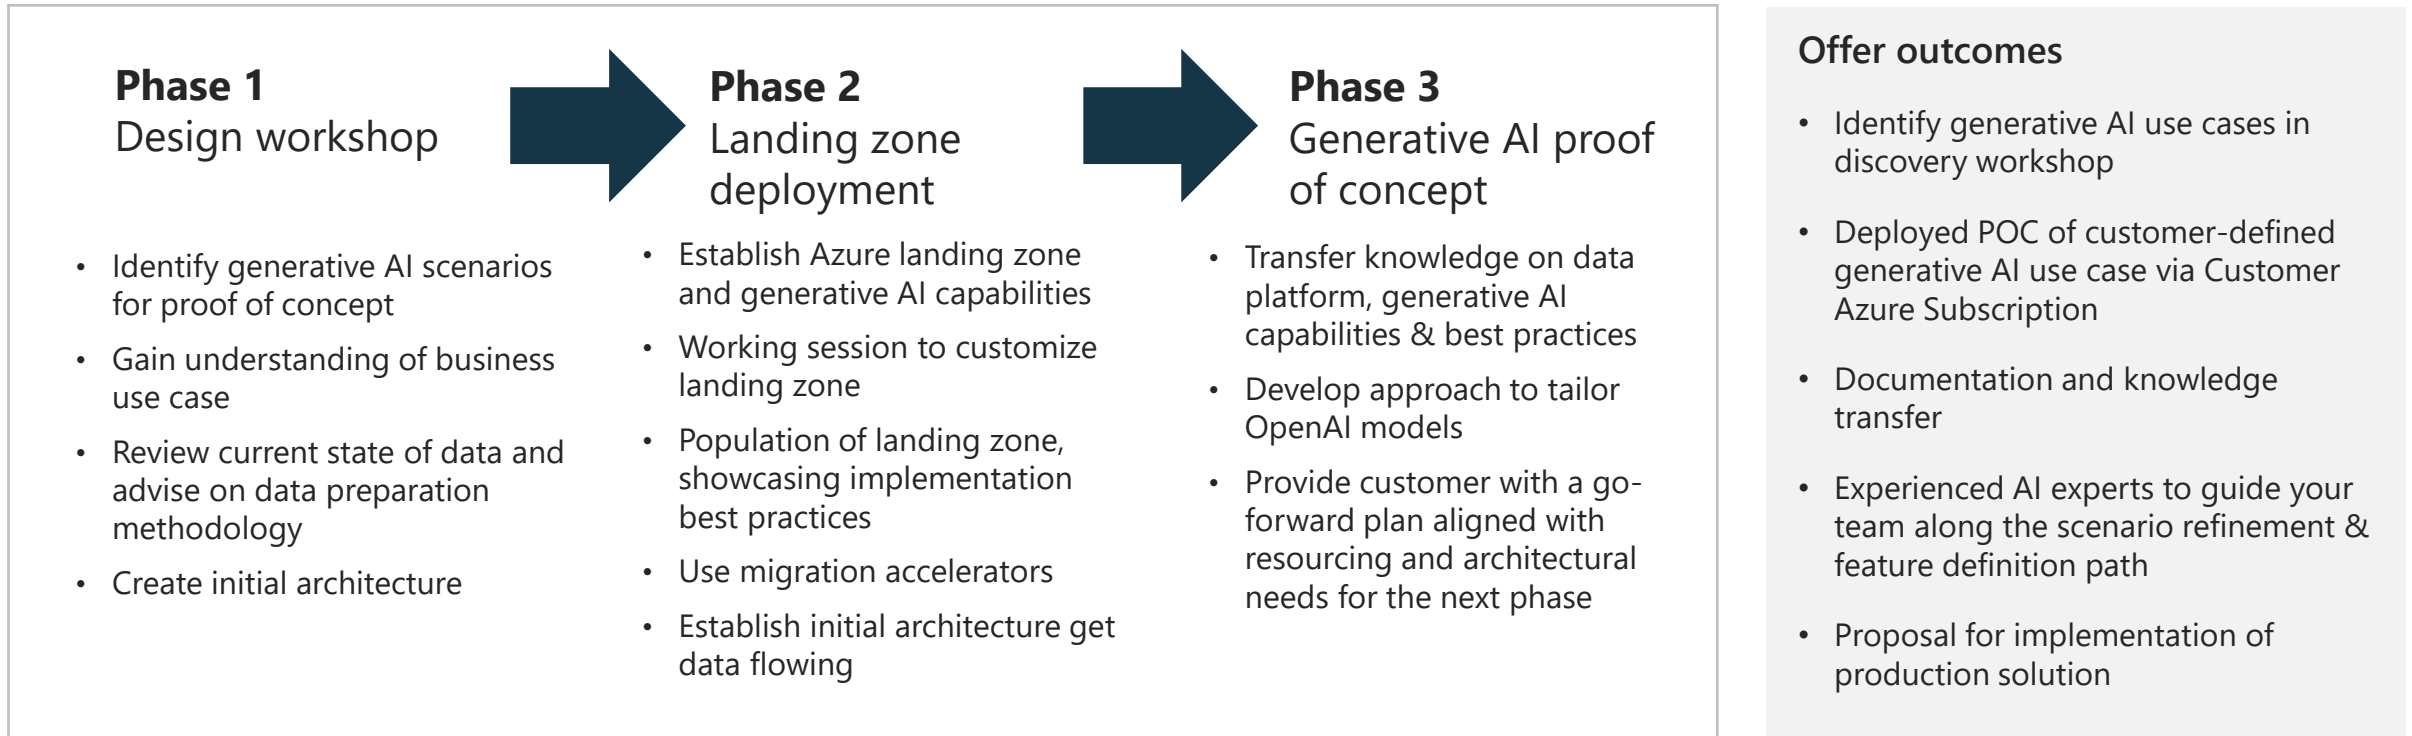

Generative AI in 30 days: A DPI30 Offer

Generative AI, such as OpenAI's ChatGPT, is unlocking numerous new use cases for AI in organizations. As with any new technology, however, there is a lot of hype and uncertainty about what it can do, making working with a leader in AI, like Neal Analytics, essential to help cut through the noise.

The Generative AI in 30 days offer is designed to help organizations analyze generative AI use cases and rapidly prepare for deployment of generative AIs. The offer achieves this by leveraging predefined resource deployment procedures and templates from Microsoft and Neal Analytics.