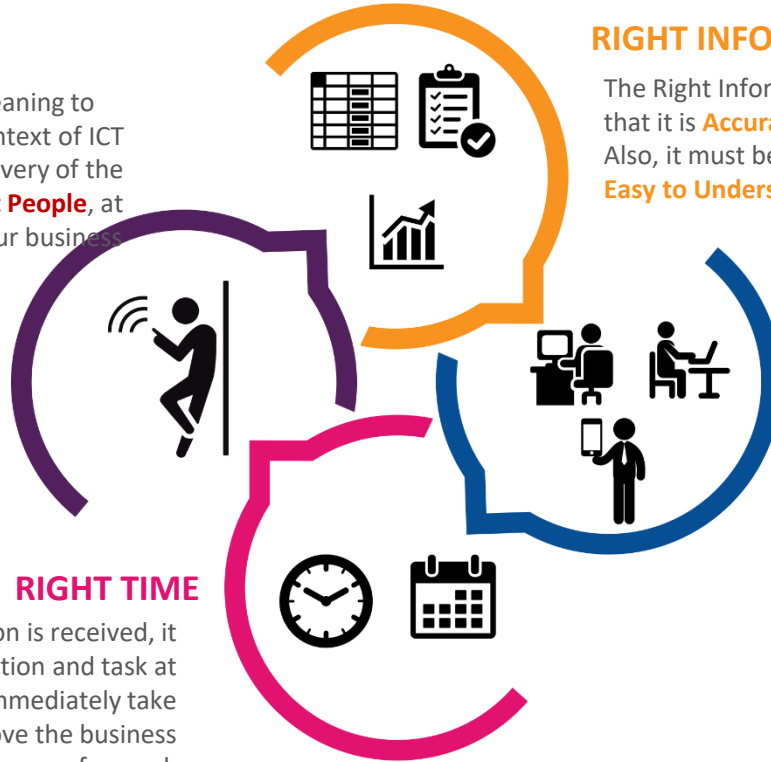

Human Resource Information System

SIAP⁺P[®]

ERP & EAM

infor

TECHNOLOGY PARTNERS

Peace of Mind through ICT ONE Solution

PEACE OF MIND

Peace of Mind has different meaning to different people, but in the context of ICT ONE Solution, it means the Delivery of the **Right Information**, to the **Right People**, at the **Right Time** to empower your business decisions.

RIGHT INFORMATION

The Right Information comes with assurance that it is **Accurate**. Also, it must be presented in a format that is **Easy to Understand**.

RIGHT PERSON

Data and Process Security are two important elements to ensure information is delivered only to the Right Person. **Full Integration** is essential so that the information is always accessible to the Right Person, anytime, anywhere without any barriers.

RIGHT TIME

At the moment the information is received, it must be **Relevant** to the function and task at hand, allowing the user to immediately take the **Right Action** to move the business forward.

OUR TEAMS