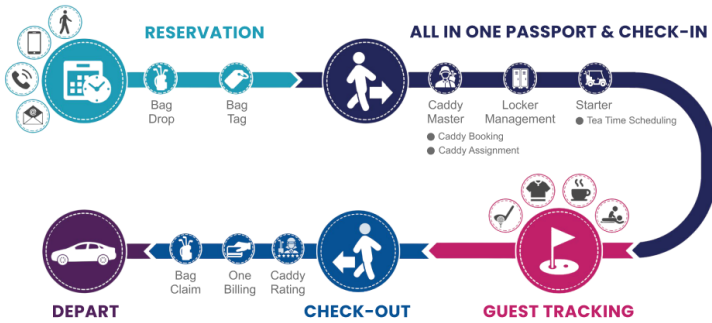

Why *Rhapsody* Golf System?

» Mapping All Process of Golf Journey

Membership Management

- ✓ Comprehensive Member's Profile & Management
- ✓ Member's Activity History
- ✓ Multiple Membership Class & Benefit Categories
- ✓ Scheduled Invoicing & Payment Status Monitoring

Golf Operation

Tournament

- ✓ Handicap Parameter
- ✓ Tournament Scoring Method
- ✓ Tournament Leaderboard
- ✓ Tournament Pairing

» Best in Class Business Application

- ✓ Digitally Transformed Golf Operations
- ✓ Fully Integrated Mobile Applications & Online Booking
- ✓ Cloud-Based SaaS
- ✓ Proven Track Record for Superior Technical (24/7) and After Sales Support
- ✓ Comprehensive Reporting & Business Intelligence