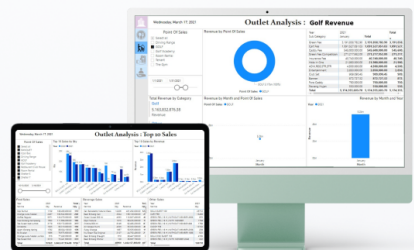

ISO 9001

200 Line of
Business

Regional
Coverage

Why *Rhapsody* Golf System?

» Mapping All Process of Golf Journey

Membership Management

- ✓ Comprehensive Member's Profile & Management
- ✓ Member's Activity History
- ✓ Multiple Membership Class & Benefit Categories
- ✓ Scheduled Invoicing & Payment Status Monitoring

Golf Operation

Tournament

- ✓ Handicap Parameter
- ✓ Tournament Scoring Method
- ✓ Tournament Leaderboard
- ✓ Tournament Pairing

» Best in Class Business Application

- ✓ Digitally Transformed Golf Operations
- ✓ Fully Integrated Mobile Applications & Online Booking
- ✓ Cloud-Based SaaS
- ✓ Proven Track Record for Superior Technical (24/7) and After Sales Support
- ✓ Comprehensive Reporting & Business Intelligence

» Digitally Control and Monitor Golf Course's Performance & Operation

» Business Clarity & Synergy

Microsoft Azure is an ever-expanding set of cloud computing services to help your organization meet its business challenges. With Azure, your business or organization has the freedom to build, manage and deploy applications on a massive global network using your preferred tools and frameworks.