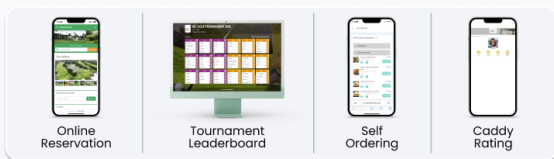

» Digitally Control and Monitor Golf Course's Performance & Operation