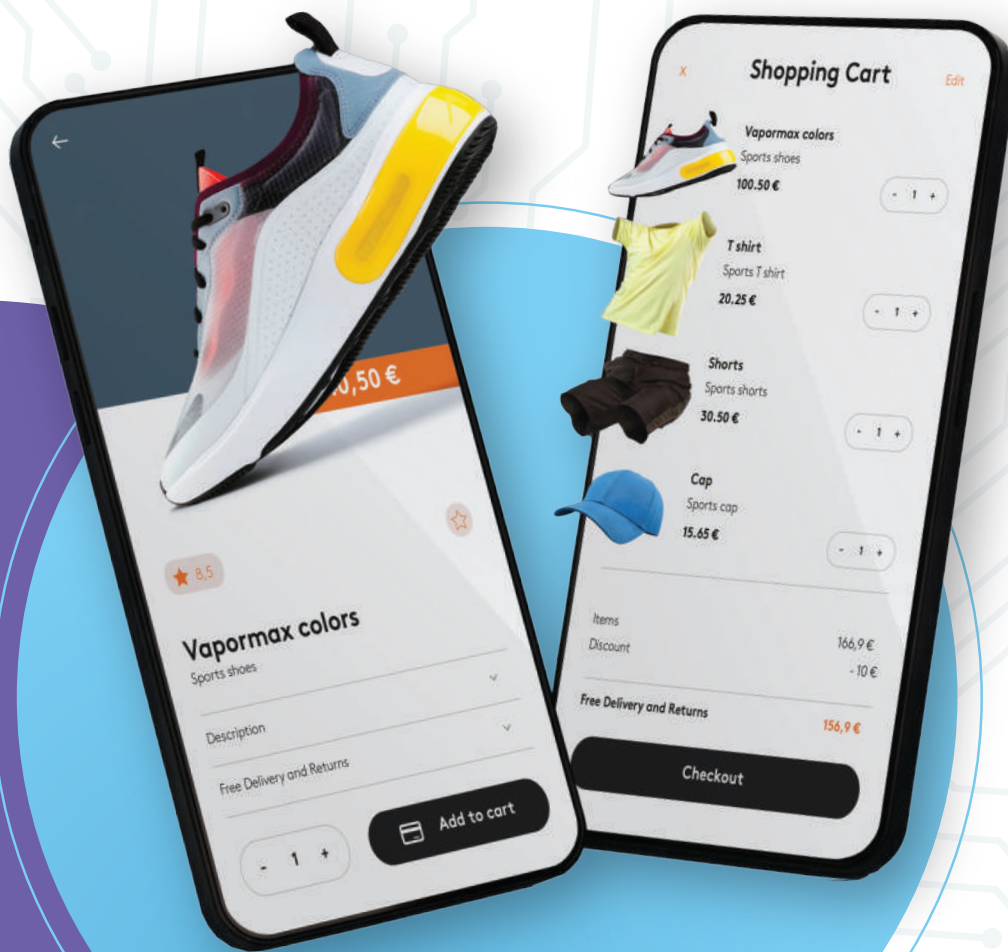

# Experience **AI-Powered eCommerce** with ShopSphere

Engineered by

**mozanta**

**The eCommerce Expert**

- Extensive **technical experience**
- Profound **eCommerce expertise**
- Strategic **Partnership**

# ShopSphere

## The AI-powered eCommerce solution

ShopSphere is the eCommerce solution stack built for retailers to bring innovation and growth into their business.

Engineered by Mozanta, the eCommerce expert with years of industry expertise and technical know-how. ShopSphere is a futuristic solution stack built for eCommerce businesses.