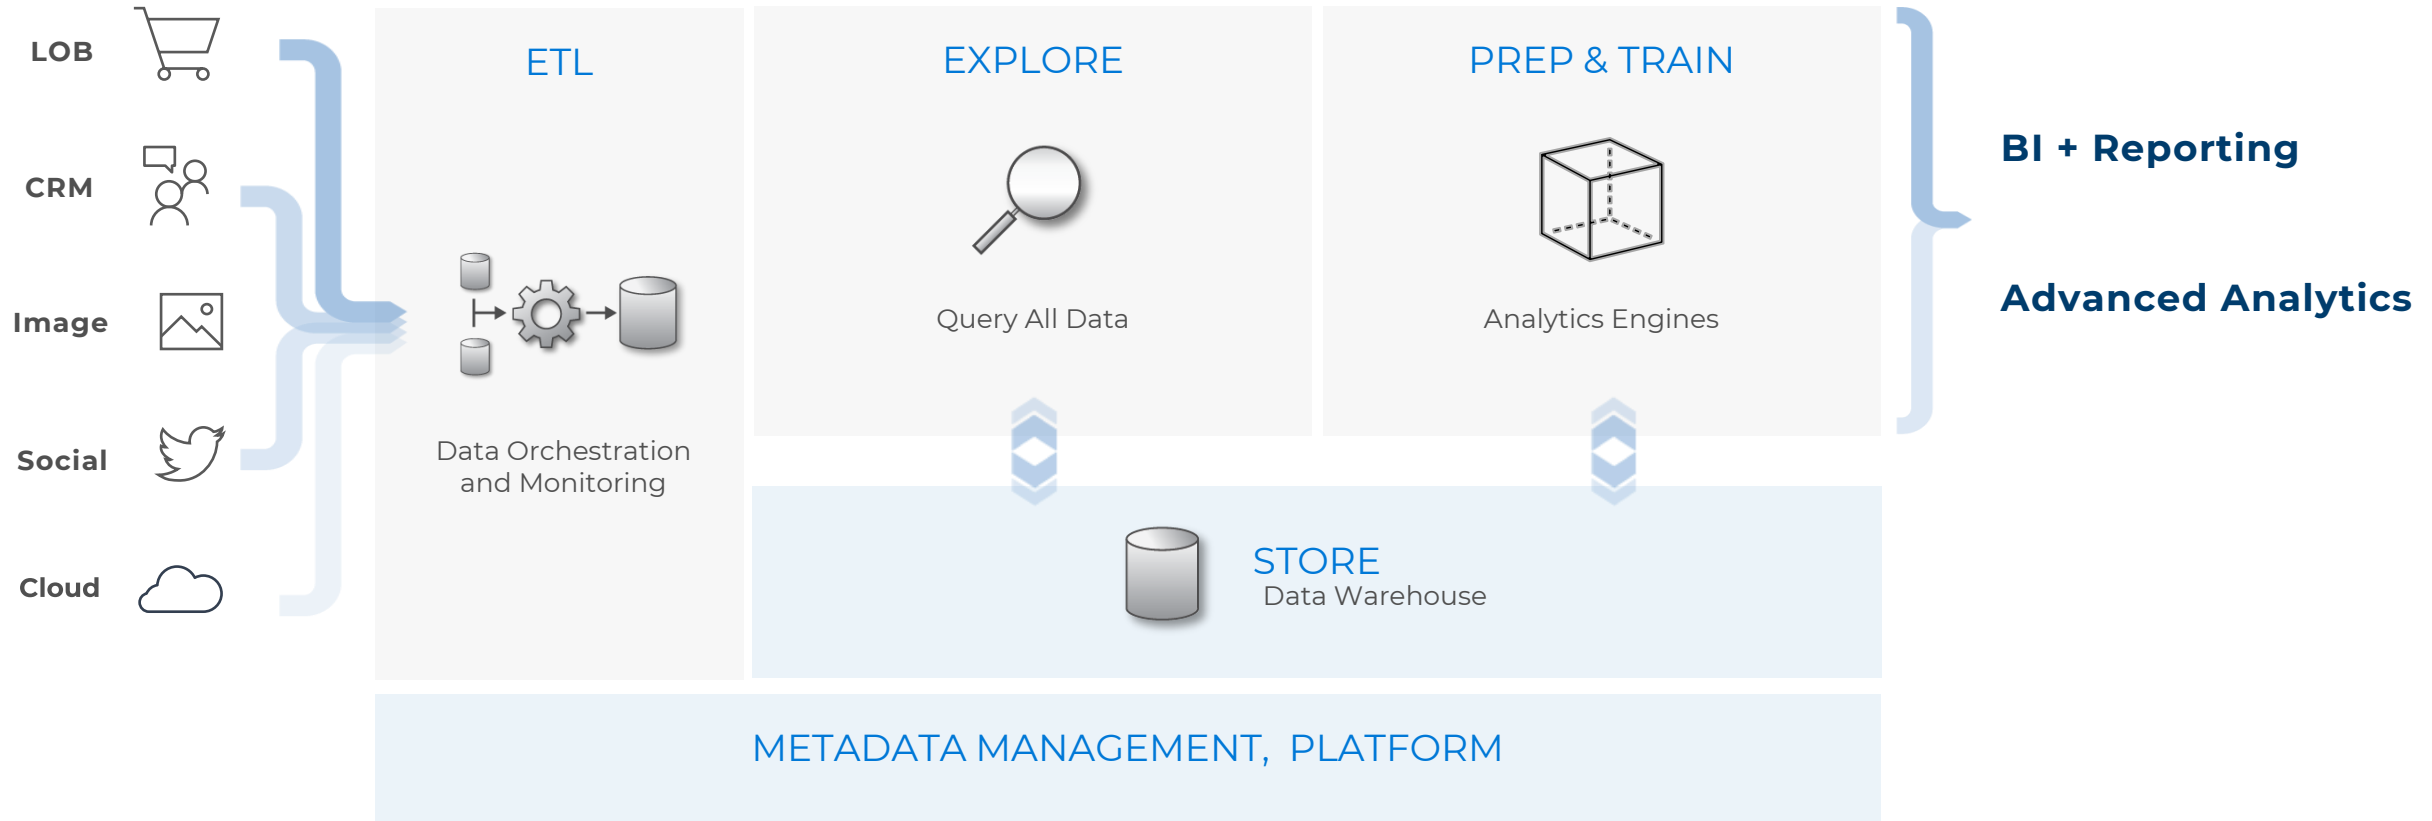

LUXEMBOURG

From SQL On-Premises to the Cloud

Making the Move to Azure

SQL on-premises to Azure Migration Planning

Essential On-Premises Data Warehouse Architecture Basics

*On-premises Data Warehouse – Logical Architecture

Key Phases of a Data Migration Process

Strategies for Migrating to Azure

*Migration Strategies