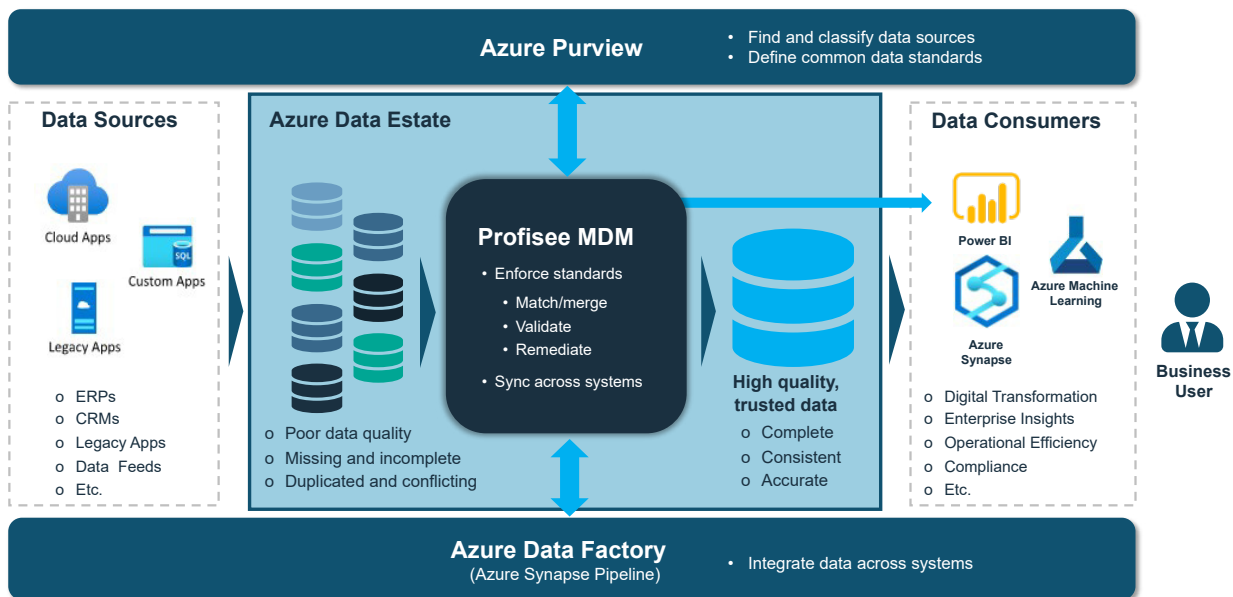

# CLOUD MASTER DATA MANAGEMENT FOR AZURE

Profisee and Microsoft have long, shared a vision of empowering customers to leverage their enterprise data to drive their business. By integrating data sources and bridging data silos, Profisee Master Data Management (MDM) can help customers fully realize the value of their Azure investments by making high-quality, trusted data available throughout the organization.

## DELIVERING HIGH-QUALITY DATA IN AZURE

MDM is a core component of the modern data estate by ensuring that enterprise data hosted in Azure data can be trusted, so customers can be confident in the analytics and insights that Azure provides.

## NATIVE INTEGRATION WITH AZURE DATA SERVICES

- **Azure Purview** delivers end-to-end, 'unified data governance.' Profisee enforces data definitions and requirements across data silos, resulting in high-quality, trusted data throughout the business.
- **Azure Data Factory (ADF)** integrates data sources across the Azure estate. Profisee MDM integrates directly with ADF for a flexible connection with any data source and reduces integration efforts.
- **Power BI** users have a native connector to Profisee master data as a starting point for any enterprise reporting and analysis – without having to configure additional permissions or navigate to the Profisee database.
- **Azure Synapse, Azure Machine Learning** and any data consumers then benefit from access to high-quality, trusted data – enabling strategic initiatives like digital transformation, analytics and driving operational efficiency.

### MAKE IT ACCURATE

De-risk your strategic initiatives with a consistent, consolidated view of all your data from customers to ingredients to facilities.

With Profisee, you can make it accurate, with a platform that fully cleans and unifies the data for you and keeps it that way.