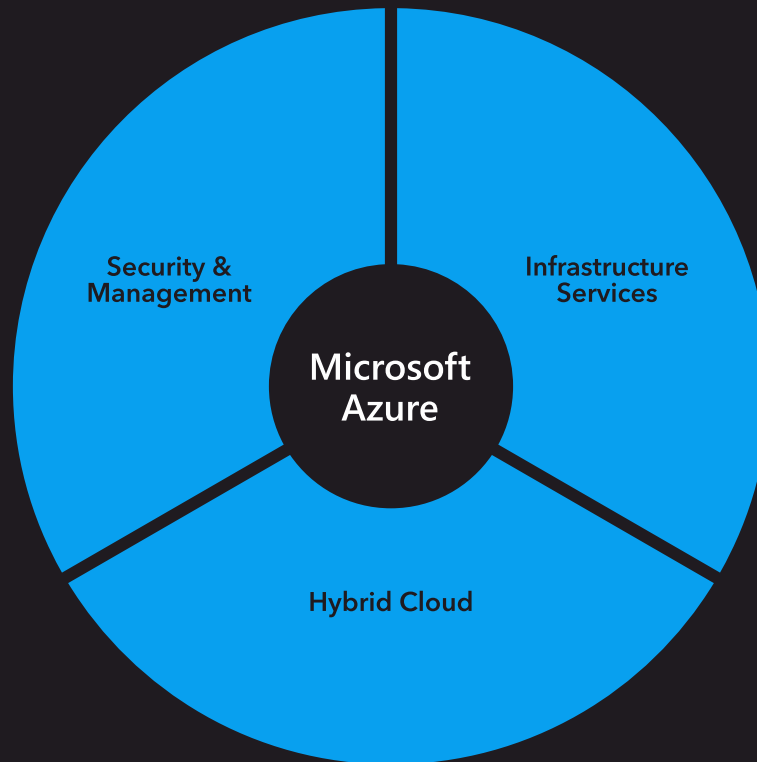

Microsoft Azure

Referencje Microsoft Azure:

- Antalis Poland Sp. z o.o.
- DreamLab Sp. z o.o.
- Grupa ONET-RAS Polska
- KAN Sp. z o.o.
- KCR S.A.
- Polskie Linie Lotnicze LOT S.A.
- Polska Press Sp. z o.o.
- ROHLIG SUUS Logistics S.A.
- Sąd Najwyższy
- Sąd Okręgowy Warszawa-Praga
- Spedimex Sp. z o.o.
- Trakcja PRKił S.A.
- Yusen Logistics Sp. z o.o.

SŁAWOMIR SIP

Sales Team Director, Project Owner
+48 510 161 130
Slawomir.Sip@integritypartners.pl

DOMINIK MOSTOWSKI

System Architect
+48 507 190 069
Dominik.Mostowski@integritypartners.pl

MARCIN ANISZEWSKI

Sales Team Director, Project Owner
+48 697 091 911
Marcin.Aniszewski@integritypartners.pl

ADRIAN PRZYGODA

System Architect
+48 502 391 553
Adrian.Przygoda@integritypartners.pl

PATRYK DĄBROWSKI

Project Owner
+48 609 194 956
Patryk.Dabrowski@integritypartners.pl

MACIEJ KORAL

IT Specialist
+48 605 343 965
Maciej.Koral@integritypartners.pl

ANNA TRZCIŃSKA

Project Owner
+48 668 552 341
Anna.Trzcinska@integritypartners.pl

URSZULA SYLWESTRZUK

Project Owner
+48 603 196 662
Urszula.Sylwestrzuk@integritypartners.pl