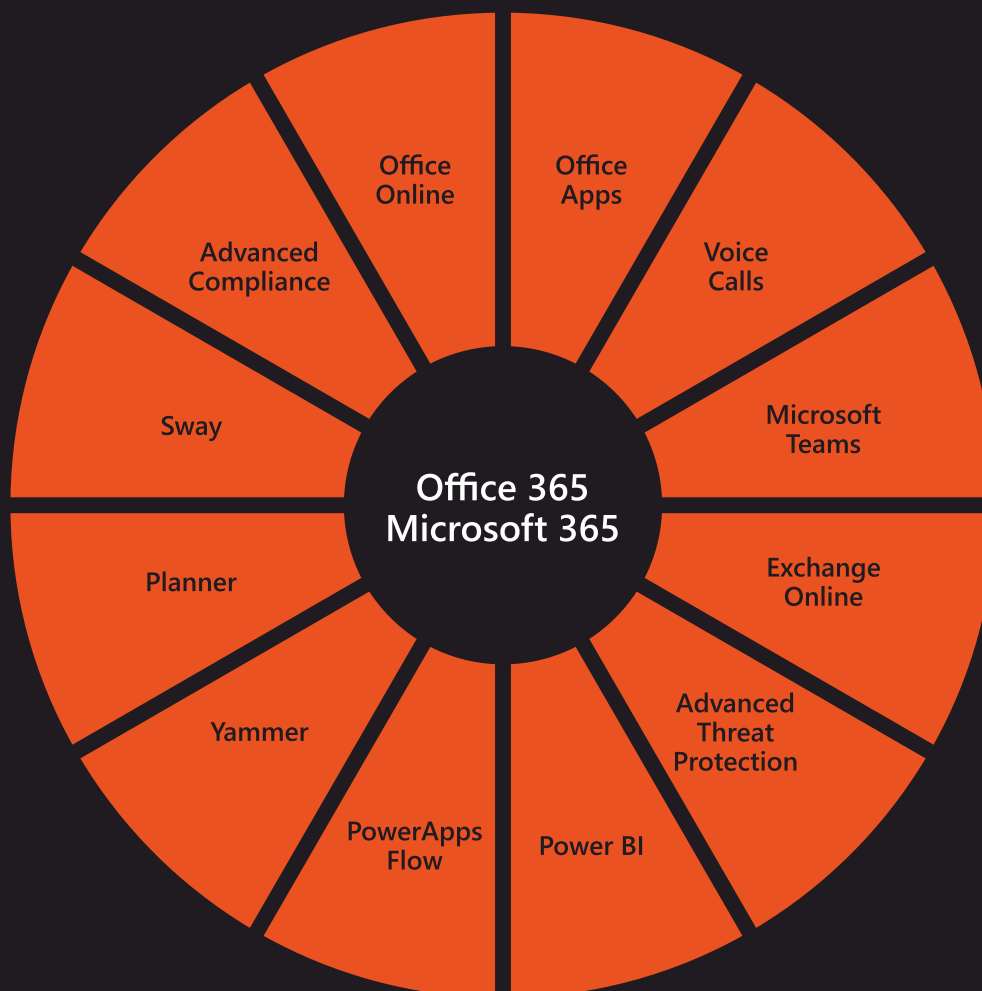

Office 365 | Microsoft 365

Referencje Office 365:

- Agora S.A.
- DreamLab Sp. z o.o.
- Grupa ONET-RAS Polska
- KAN Sp. z o.o.
- KCR S.A.
- Kross S.A.
- KulczykHolding S.A.
- PEKAES S.A.
- PolfaTarchomin S.A.
- Polskie Linie Lotnicze
- LOT S.A.
- Polska Press Sp. z o.o.
- Ramirent S.A.
- ROHLIG SUUS Logistics S.A.
- Sąd Najwyższy
- Sąd Okręgowy Warszawa-Praga
- Ströer Polska Sp. z o.o.
- Trakcja PRKił S.A.
- Vistula Group S.A.
- Yusen Logistics Sp. z o.o.

Referencje Microsoft 365

- Elektrobudowa S.A.
- AMW Kwatera Sp. z o.o.
- DreamLabSp. z o.o.
- KAN Sp. z o.o.
- Polskie Linie Lotnicze LOT S.A.
- Trakcja PRKił S.A.
- Yusen Logistics Sp. z o.o.