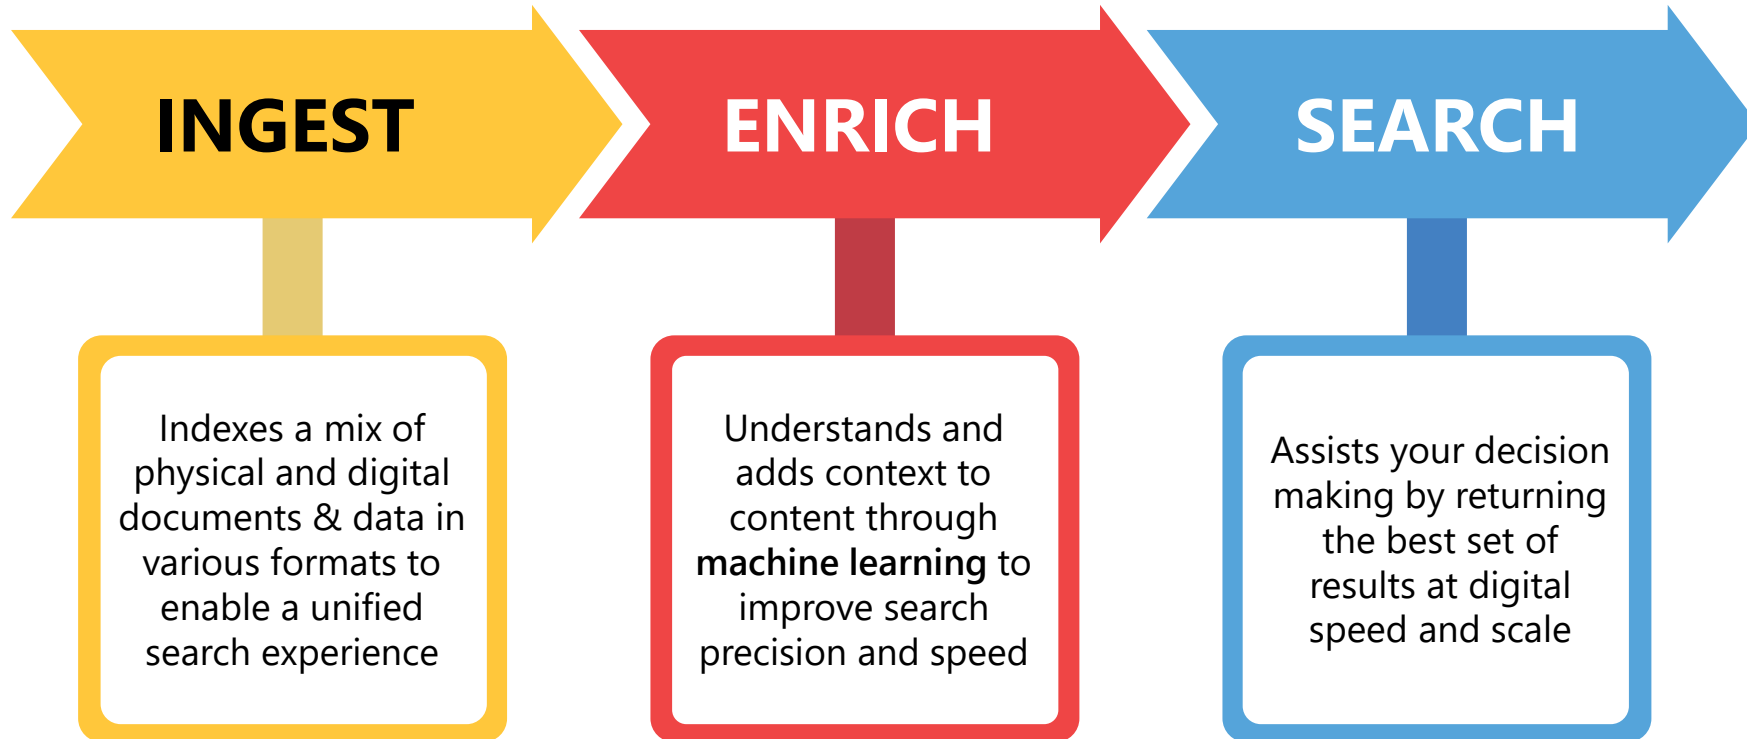

AI-KNOWIE

KBQuest

Compress your time to access
Insights, knowledge and answers via AI.

*A high volume of
physical and digital
documents & data*

*Knowledge
and insights*

oswald SEARCH

857 results found

TAGS ▾

- John F. Kennedy (843)
- Central Intelligence Agency (CIA) (831)
- Document (811)
- Information (673)
- Lee Harvey Oswald (669)
- Northwest, Washington, D.C. (647)
- Act of Congress (643)

Mrs. OSWALD who impressed him favorably though he was rather restrained in her comments on her. He found Mrs. OSWALD exceedingly intelligent, alert and is well adjusted to her new riches. The image of her as portrayed in the press is completely false, but LEVINE does admit that there is more to her than meets the eye.

Use Case 2 •

Contract Management

Identify risks via understanding the legal context of contracts

Digitalize contracts
with OCR

Identify types
of clauses

Extract specific
attributes like
renewal dates,
penalty terms...

Reveal value
& risks

Use Case 3 •

Knowledge Mining in Paper Docs

Enable search of paper archives with context enrichment

Digitalize &
index 20 years of
paper archives

Review achieved
physical & digital
documents