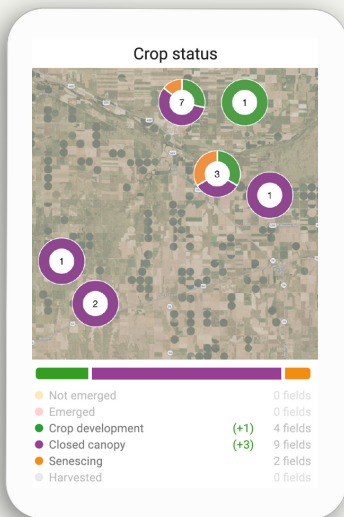

FluroSense Crop Insights

Efficient. Accurate. Real Time. Knowledge.

Get back hours in your day by using Crop Insights

BE INFORMED

Real Time Agronomy Information

- ✔ Analyze fields, including soil type, weather patterns, crop planting information, and field observations at key growth stages.
- ✔ Detect areas of non-uniform crop growth using analysis of vegetation, weather, and crop growth parameters.
- ✔ Fields grouped by crop type and hybrid/variety to benchmark performance throughout the season.
- ✔ Crop stresses are ranked by severity and tracked throughout the season, providing insight for action.

BE EFFICIENT

Automated Insights Delivered to You

- ✔ Import field boundaries, as-planted, yield and more by connecting your current FMS account.
- ✔ Access to the latest cloud-free image of your farms automatically.
- ✔ Automated reports delivered to your inbox on the farmer's inbox.
- ✔ When connected to partners scouting apps, scouting events are automatically populated to schedule your day.

BE AVAILABLE

Scouting Efficiency and Accuracy

- ✔ Information through Crop Insights tells you what fields to scout, when.
- ✔ Crop Stress allows you to see inside the field, at a deeper level, even though you are not physically in the field.
- ✔ The comparison of biomass/vigor across similar fields allows you to quickly pinpoint fields lagging behind others with similar management practices.

BE CREDIBLE

Be the Trusted Advisor

- ✔ Crop modeling, combined with machine learning allows the platform to learn over time, ultimately providing better insights and more timely notifications.
- ✔ Incorporate historical data to have a holistic observation of your fields.
- ✔ Be the first to inform the grower when an application or service is needed, helping make the right decisions for the grower, at the right time.