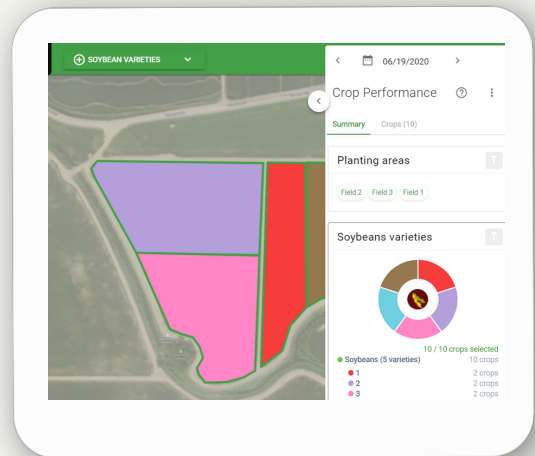

FluroSense Crop Insights

Efficient. Accurate. Real Time. Knowledge.

Get back hours in your day by using Crop Insights

BE INFORMED

Real Time Agronomy Information

- ✔ Analyze fields, including soil type, weather patterns, crop planting information, and field observations at key growth stages.
- ✔ Detect areas of non-uniform crop growth using analysis of vegetation, weather, and crop growth parameters.
- ✔ Fields grouped by crop type and hybrid/variety to benchmark performance throughout the season.
- ✔ Crop stresses are ranked by severity and tracked throughout the season, providing insight for action.

BE AVAILABLE

Scouting Efficiency and Accuracy

- ✔ Information through Crop Insights tells you what fields to scout, when.
- ✔ Crop Stress allows you to see inside the field, at a deeper level, even though you are not physically in the field.
- ✔ The comparison of biomass/vigor across similar fields allows you to quickly pinpoint fields lagging behind others with similar management practices.

BE CREDIBLE

Be the Trusted Advisor

- ✔ Crop modeling, combined with machine learning allows the platform to learn over time, ultimately providing better insights and more timely notifications.
- ✔ Incorporate historical data to have a holistic observation of your fields.
- ✔ Be the first to inform the grower when an application or service is needed, helping make the right decisions for the grower, at the right time.

LEVERAGING CROP PERFORMANCE INSIGHTS

Track Emergence

Identify High and Low Performing Fields

Ensure your crop is on track all season

Learn Through Benchmarking

Plan Harvest