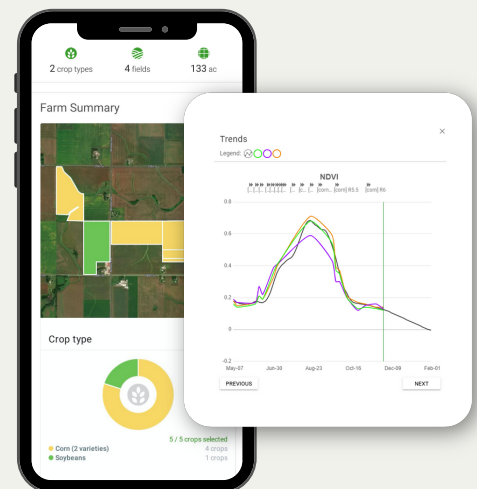

FluroSense Crop Insights

Efficient. Accurate. Real Time. Knowledge.

Get back hours in your day by using Crop Insights

BE INFORMED

Real Time Agronomy Information

- ✔ Analyze fields, including soil type, weather patterns, crop planting information, and field observations at key growth stages.
- ✔ Detect areas of non-uniform crop growth using analysis of vegetation, weather, and crop growth parameters.
- ✔ Fields grouped by crop type and hybrid/variety to benchmark performance throughout the season.
- ✔ Crop stresses are ranked by severity and tracked throughout the season, providing insight for action.

BE EFFICIENT

Automated Insights Delivered to You

- ✔ Import field boundaries, as-planted, yield and more by connecting your current FMS account.
- ✔ Access to the latest cloud-free image of your farms automatically.
- ✔ Automated reports delivered to your inbox on the farmer's inbox.
- ✔ When connected to partners scouting apps, scouting events are automatically populated to schedule your day.

BE AVAILABLE

Scouting Efficiency and Accuracy

- ✔ Information through Crop Insights tells you what fields to scout, when.
- ✔ Crop Stress allows you to see inside the field, at a deeper level, even though you are not physically in the field.
- ✔ The comparison of biomass/vigor across similar fields allows you to quickly pinpoint fields lagging behind others with similar management practices.

BE CREDIBLE

Be the Trusted Advisor

- ✔ Crop modeling, combined with machine learning allows the platform to learn over time, ultimately providing better insights and more timely notifications.
- ✔ Incorporate historical data to have a holistic observation of your fields.
- ✔ Be the first to inform the grower when an application or service is needed, helping make the right decisions for the grower, at the right time.