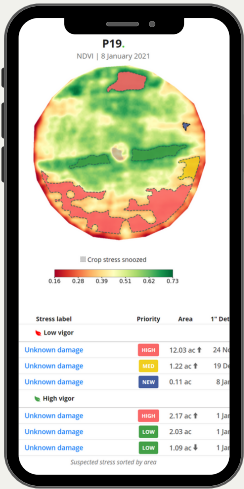

FluroSense Crop Insights

Efficient. Accurate. Real Time. Knowledge.

Get back hours in your day by using Crop Insights

BE INFORMED

Real Time Agronomy Information

- ✔ Analyze fields, including soil type, weather patterns, crop planting information, and field observations at key growth stages.
- ✔ Detect areas of non-uniform crop growth using analysis of vegetation, weather, and crop growth parameters.
- ✔ Fields grouped by crop type and hybrid/variety to benchmark performance throughout the season.
- ✔ Crop stresses are ranked by severity and tracked throughout the season, providing insight for action.

BE EFFICIENT

Automated Insights Delivered to You

- ✔ Import field boundaries, as-planted, yield and more by connecting your current FMS account.
- ✔ Access to the latest cloud-free image of your farms automatically.
- ✔ Automated reports delivered to your inbox on the farmer's inbox.
- ✔ When connected to partners scouting apps, scouting events are automatically populated to schedule your day.

BE AVAILABLE

Scouting Efficiency and Accuracy

- ✔ Information through Crop Insights tells you what fields to scout, when.
- ✔ Crop Stress allows you to see inside the field, at a deeper level, even though you are not physically in the field.
- ✔ The comparison of biomass/vigor across similar fields allows you to quickly pinpoint fields lagging behind others with similar management practices.

LEVERAGING CROP PERFORMANCE INSIGHTS

Track Emergence

Identify High and Low Performing Fields

Ensure your crop is on track all season

Learn Through Benchmarking

Plan Harvest