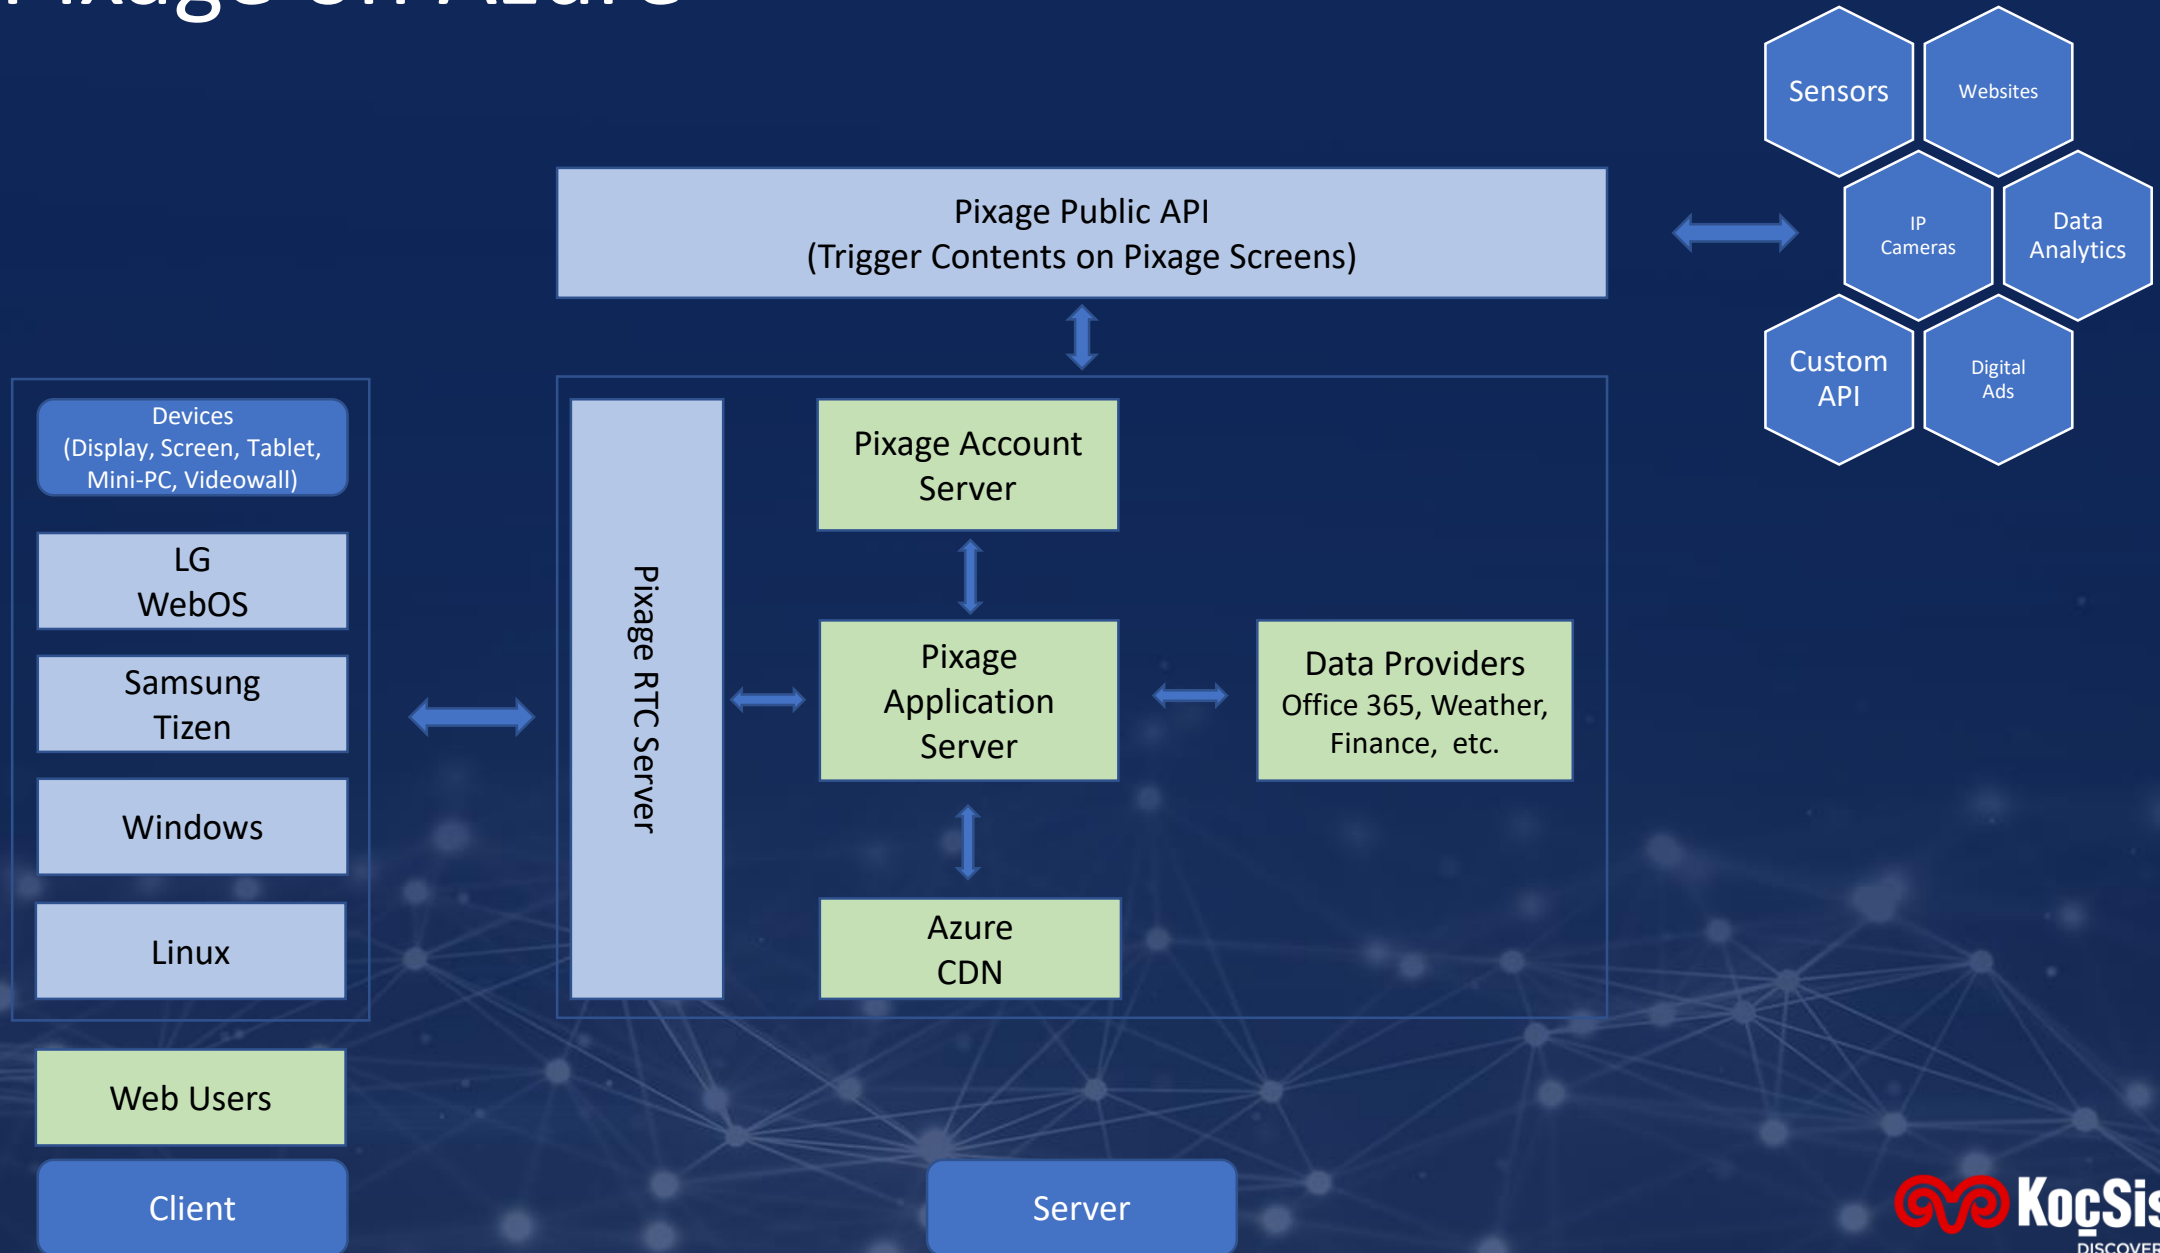

Pixage on Azure

Architecture

Pixage on Azure

Pixage Modules

Web Based Management Portal	Cross-Platform Player Support	Reporting & Incident Management	Ease of Use	Pixage Public API
Content Management	LG WebOS (WebOS 2.0+)	Health-Check Reports	Player Grouping & Tagging	Connect to your sensors / cameras
Device Management	Samsung Tizen (SSSP 2+)	Auto Alerts on Pre-Defined conditions	Channel based content management	Trigger contents on Pixage devices
User Management	Windows & Linux	Incident Management Systems Integration	Tenant based configuration	Manage your Pixage account using API

pixage