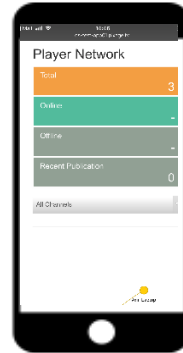

webOS

Over 20.000 Screens in Turkey and Europe

LES SPECTACLES MONTREAL

QUARTIER
DES SPECTACLES
MONTREAL

DES MILLIERS
DE PROUESSES
ARTISTIQUES
A TRAVERS
LE QUARTIER.

LE PLUS
DE FRISSONS
DANS 1 KM²

estral

The billboard features a central image of a tightrope walker in a red and white striped outfit, balancing on a thin red rope against a blue sky with clouds. The text is arranged around the image, with a large red circle containing the headline. The background of the billboard shows a building facade.

End to End Digital Signage Solutions

Pixage helps businesses and organizations create the perfect Digital Signage Solutions for their needs

Software

Hardware

Installation

Maintenance

Content
Management

Improve marketing effectiveness with different display alternatives

- *LCD screen*
- *SoC screen*
- *Kiosk*
- *Video Wall*
- *LED screen*
- *Art Wall*
- *Projection Systems*

Pixage allows customized real-time communication with it's user friendly interface

- *Management through PC, tablet and mobile devices*
- *Content Scheduling*
- *Network Monitoring & Reporting*
- *Turkish / English language support*
- *Live Stream*
- *Setup and control your users*
- *Divide screen to display multiple content zones*