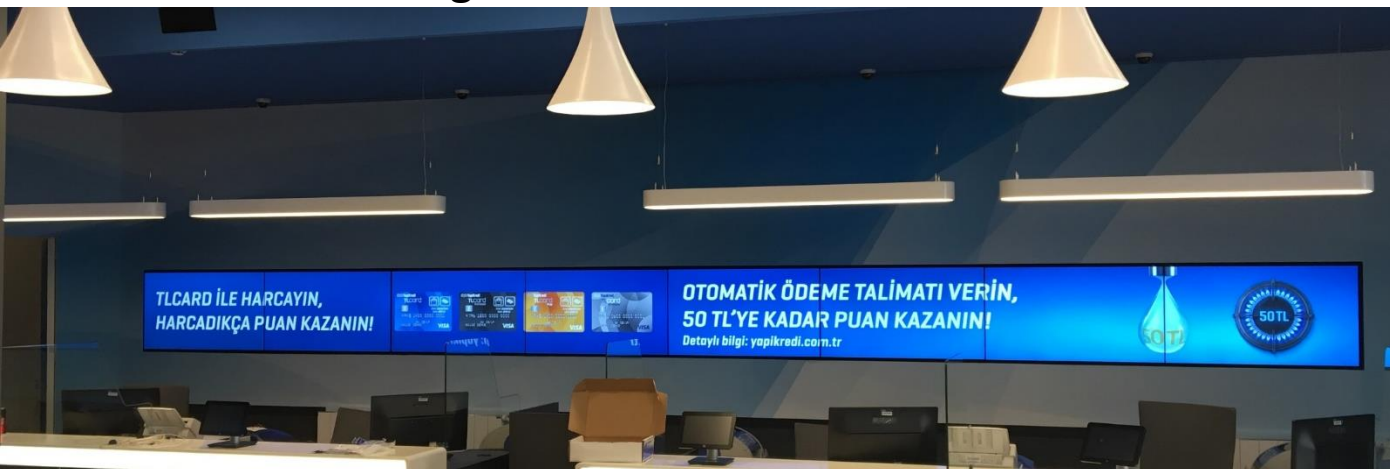

**Informative
Screens**

**Interactive
Kiosks**

**Menu
boards**

Announcements

Video wall

Emaar Square Mall

The largest shopping mall digital signage project in Turkey

Sabiha Gokcen Duty Free Setur

New digital retail concept in Turkey's most popular airport

Engage your customers and create brand loyalty

Fiat Digital Showroom

Yapı Kredi Bank

Sports Revolution

Sports Revolution, a leading international sports media agency, manage their screens with Pixage in England