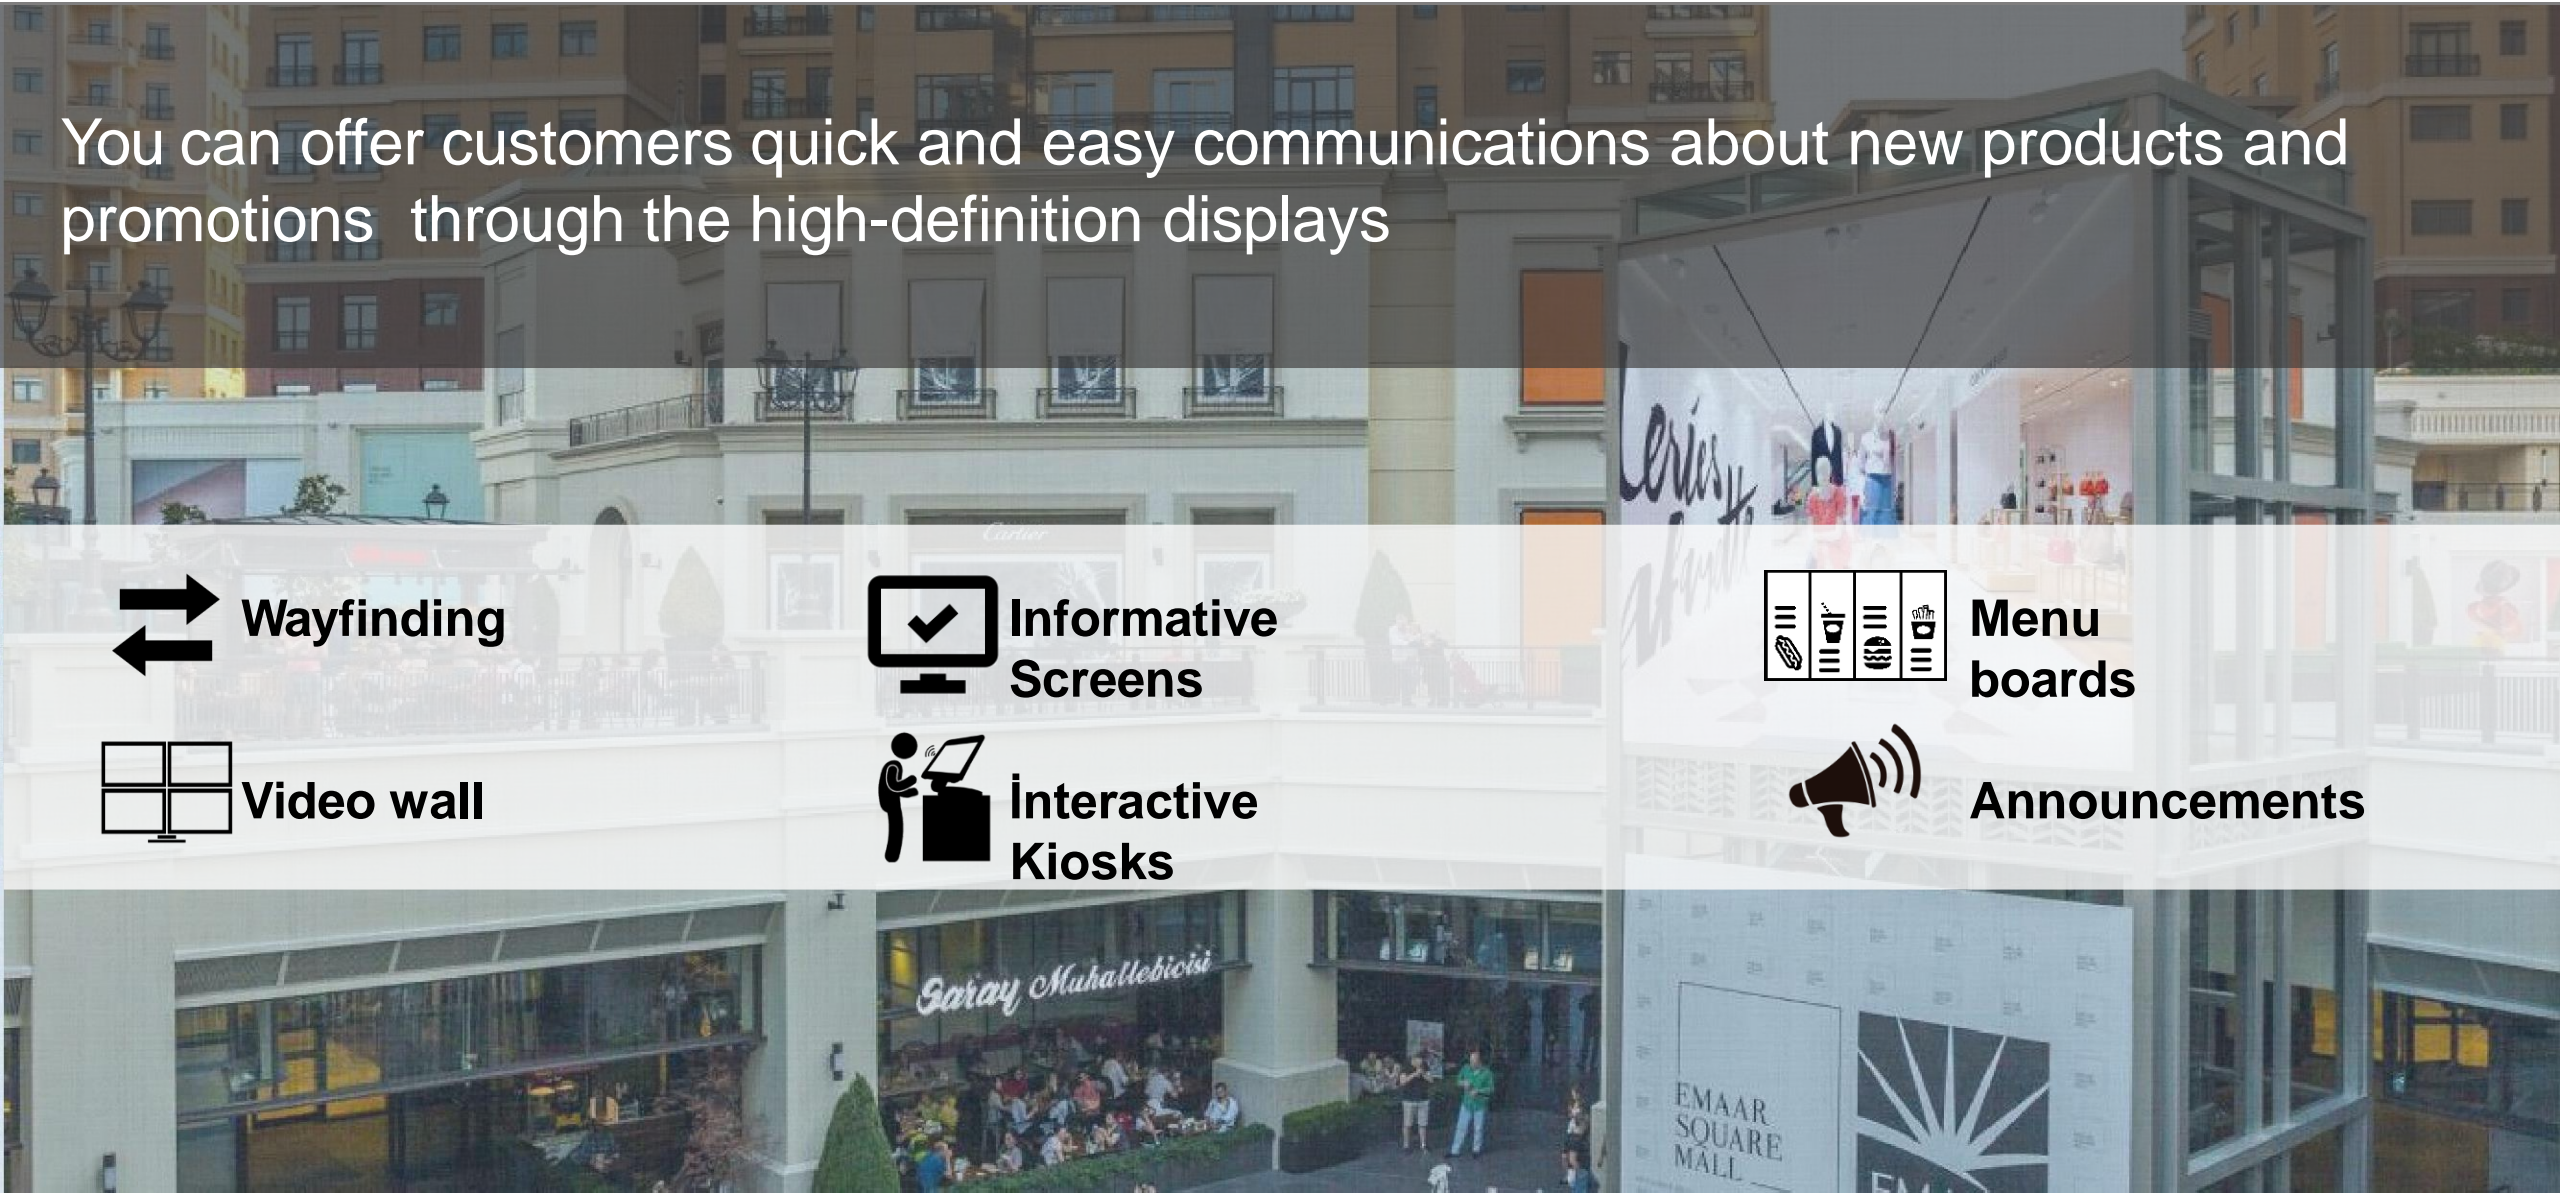

Pixage Enterprise

Pixage Enterprise enhances the shopping experience

You can offer customers quick and easy communications about new products and promotions through the high-definition displays

Wayfinding

**Informative
Screens**

**Interactive
Kiosks**

**Menu
boards**

Announcements

Video wall

Emaar Square Mall

The largest shopping mall digital signage project in Turkey

Sabiha Gokcen Duty Free Setur