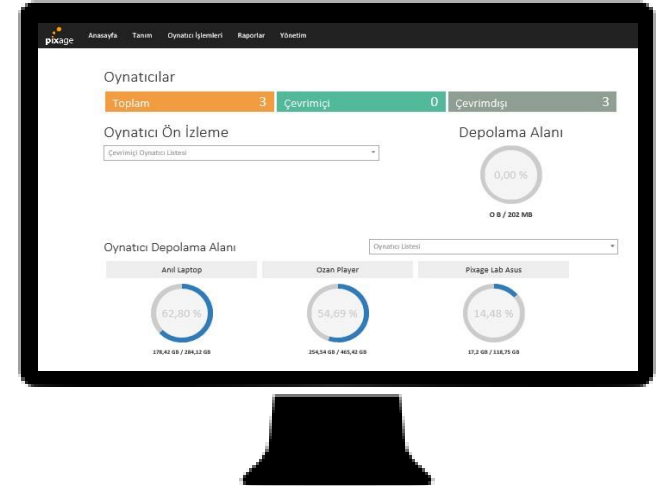

Şifremi Unuttum

 KagSistem
Versiyon : 4.1.6.2

Digital Signage Solutions

pixage

Pixage is the **next generation digital signage application** developed by KoçSistem that enables you to broadcast content over the Internet from anywhere in the world

End to End Digital Signage Solutions

Pixage helps businesses and organizations create the perfect Digital Signage Solutions for their needs

Software

Hardware

Installation

Maintenance

Content
Management

Improve marketing effectiveness with different display alternatives

- *LCD screen*
- *SoC screen*
- *Kiosk*
- *Video Wall*
- *LED screen*
- *Art Wall*
- *Projection Systems*

Pixage allows customized real-time communication with it's user friendly interface

- *Management through PC, tablet and mobile devices*
- *Content Scheduling*
- *Network Monitoring & Reporting*
- *Turkish / English language support*
- *Live Stream*
- *Setup and control your users*
- *Divide screen to display multiple content zones*

Capture customer attention with creative contents

Pixage is the central platform for all your digital signage needs, from building and distributing dynamic content to remotely managing a network of digital signs.