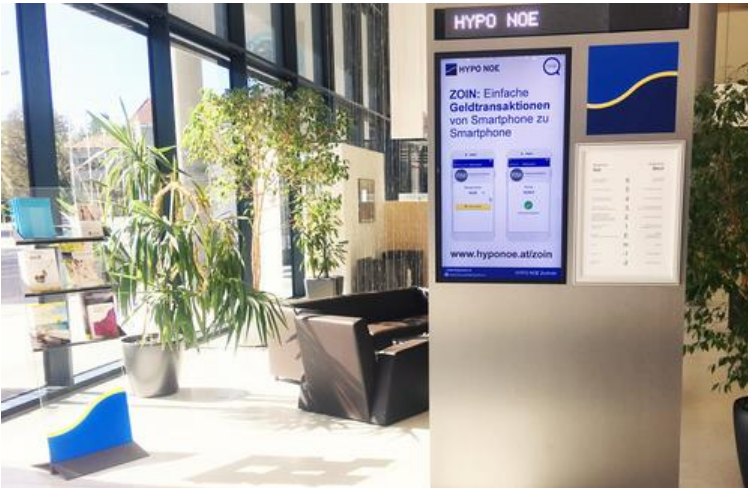

**Informative
Screens**

**Interactive
Kiosks**

**Menu
boards**

Announcements

Video wall

Emaar Square Mall

The largest shopping mall digital signage project in Turkey

Sabiha Gokcen Duty Free Setur

Starbucks Digital Menu Board

Selected Applications

Qmatik Integrations

Survey Solutions

Indoor & Outdoor screen solutions

Informative Screens

Custom Data integrations

Interactive Experience