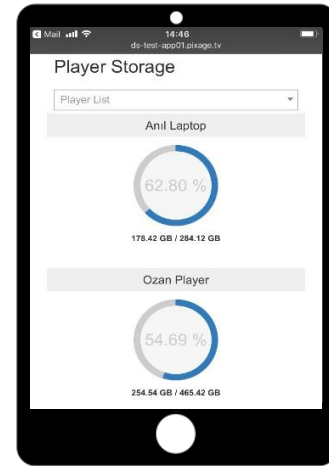

- *LCD screen*
- *SoC screen*
- *Kiosk*
- *Video Wall*
- *LED screen*
- *Art Wall*
- *Projection Systems*

Pixage allows customized real-time communication with it's user friendly interface

- *Management through PC, tablet and mobile devices*
- *Content Scheduling*
- *Network Monitoring & Reporting*
- *Turkish / English language support*
- *Live Stream*
- *Setup and control your users*
- *Divide screen to display multiple content zones*