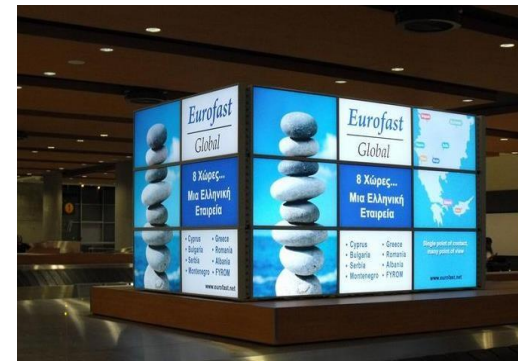

webOS

Over 20.000 Screens in Turkey and Europe

LES SPECTACLES MONTREAL

QUARTIER
DES SPECTACLES
MONTREAL

DES MILLIERS
DE PROUESSES
ARTISTIQUES
A TRAVERS
LE QUARTIER.

LE PLUS
DE FRISSONS
DANS 1 KM²

estral

The billboard features a central image of a tightrope walker in a red and white striped outfit, balancing on a thin red rope against a blue sky with clouds. The text is arranged around the image, with a large red circle containing the headline. The background of the billboard shows a building facade.

- *LCD screen*
- *SoC screen*
- *Kiosk*
- *Video Wall*
- *LED screen*
- *Art Wall*
- *Projection Systems*

Pixage allows customized real-time communication with it's user friendly interface

- *Management through PC, tablet and mobile devices*
- *Content Scheduling*
- *Network Monitoring & Reporting*
- *Turkish / English language support*
- *Live Stream*
- *Setup and control your users*
- *Divide screen to display multiple content zones*