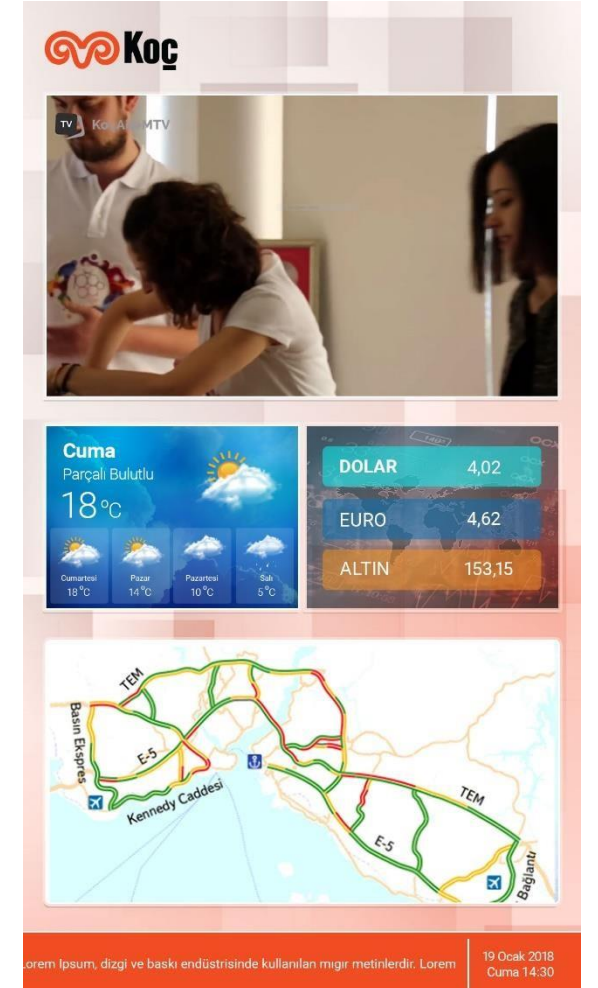

Capture customer attention with creative contents

Pixage is the central platform for all your digital signage needs, from building and distributing dynamic content to remotely managing a network of digital signs.

- *Social Media*
- *Weather Forecasts, Live Traffic Map, Currency Exchange Rate*
- *Live Stream*
- *Live Monitoring*
- *Proof of Play*
- *Emergency Alerts*
- *Transitions Effects*
- *CAP Alerts*