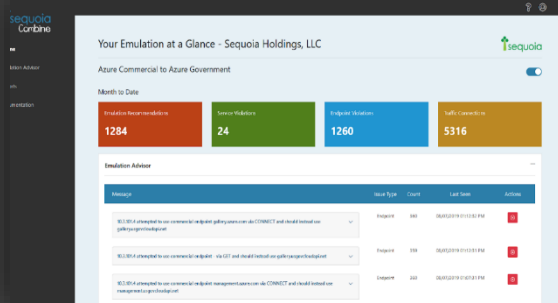

Service	Government Endpoints	Commercial Endpoints
Access Items	*https://*.azure.com	*https://*.azure.com
Active Directory Federation and Federation	*https://*.microsoft.com	*https://*.microsoft.com
Active Directory Federation	*https://*.microsoft.com	*https://*.microsoft.com
Access Items	*https://*.azure.com	*https://*.azure.com
Access Items	*https://*.azure.com	*https://*.azure.com
SQL Database (MS SQL)	*https://*.azure.com	*https://*.azure.com
Storage Blob (SaaS)	*https://*.azure.com	*https://*.azure.com
Traffic Manager (MS SQL)	*https://*.azure.com	*https://*.azure.com
Big Data (MS SQL)	*https://*.azure.com	*https://*.azure.com
Service Bus (MS SQL)	*https://*.azure.com	*https://*.azure.com
API Management	*https://*.azure.com	*https://*.azure.com

- Exclusive emulation platform for public sector and DOD cloud regions (Government & SECRET regions)
- Operates with the full trust, confidence and authorization from Microsoft and USG, supporting the DOD's & public sector's critical application workloads and Fortune 500 customers
- Created and supported by IC cleared personnel with years of Microsoft Azure experience across public sector
- Coming Soon: Microsoft Azure TS region support