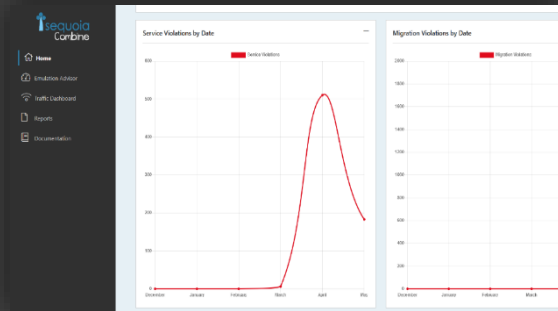

Combine for Azure