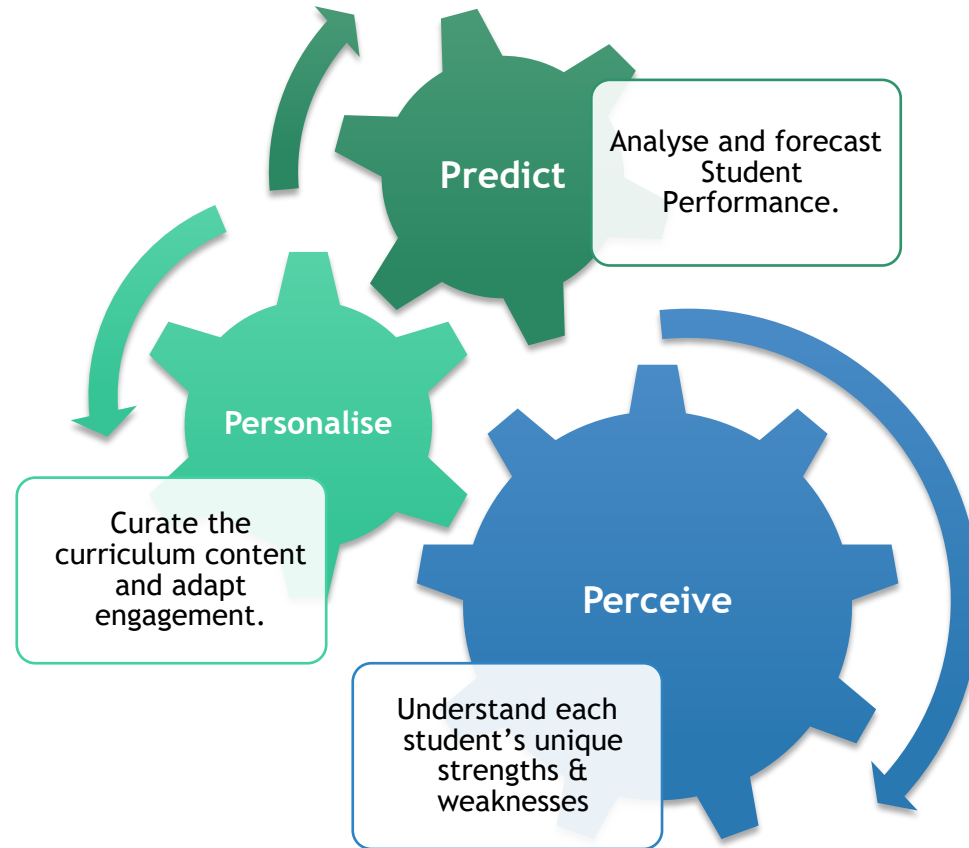

How it Works