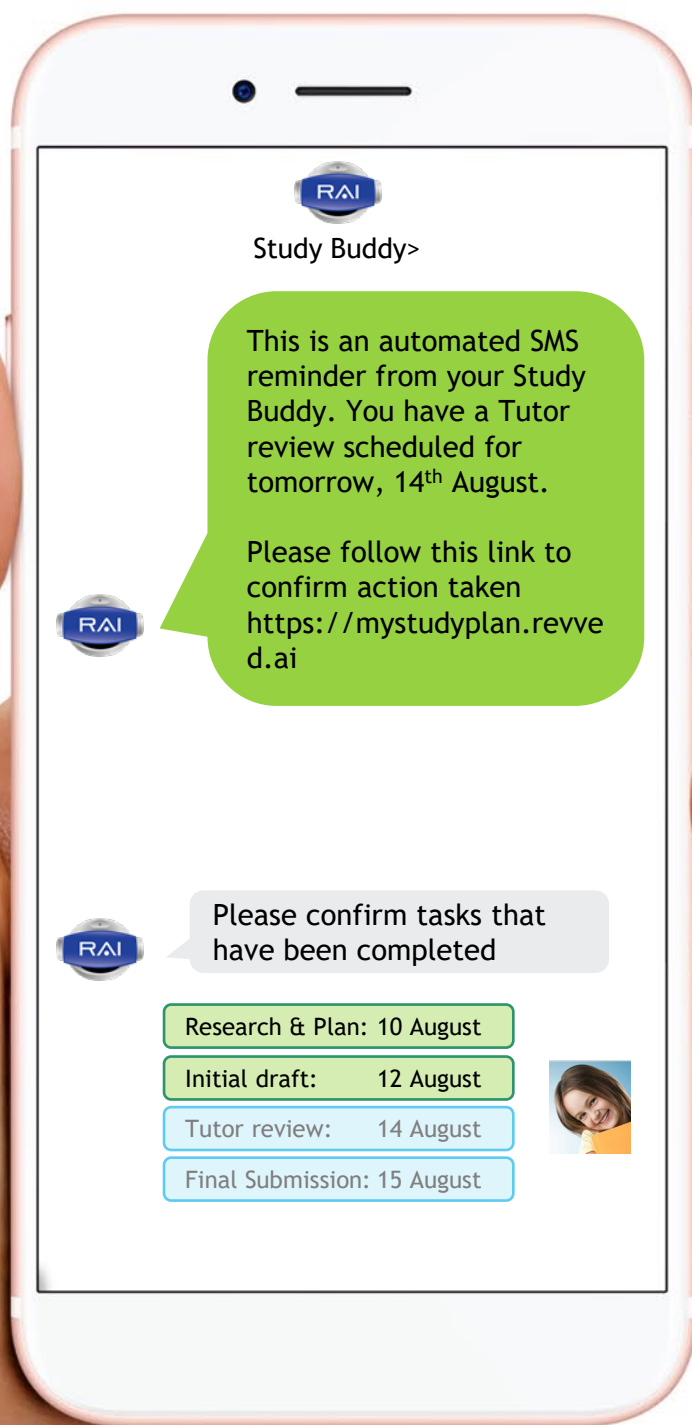

Step 2: Follow-up Conversation Flow