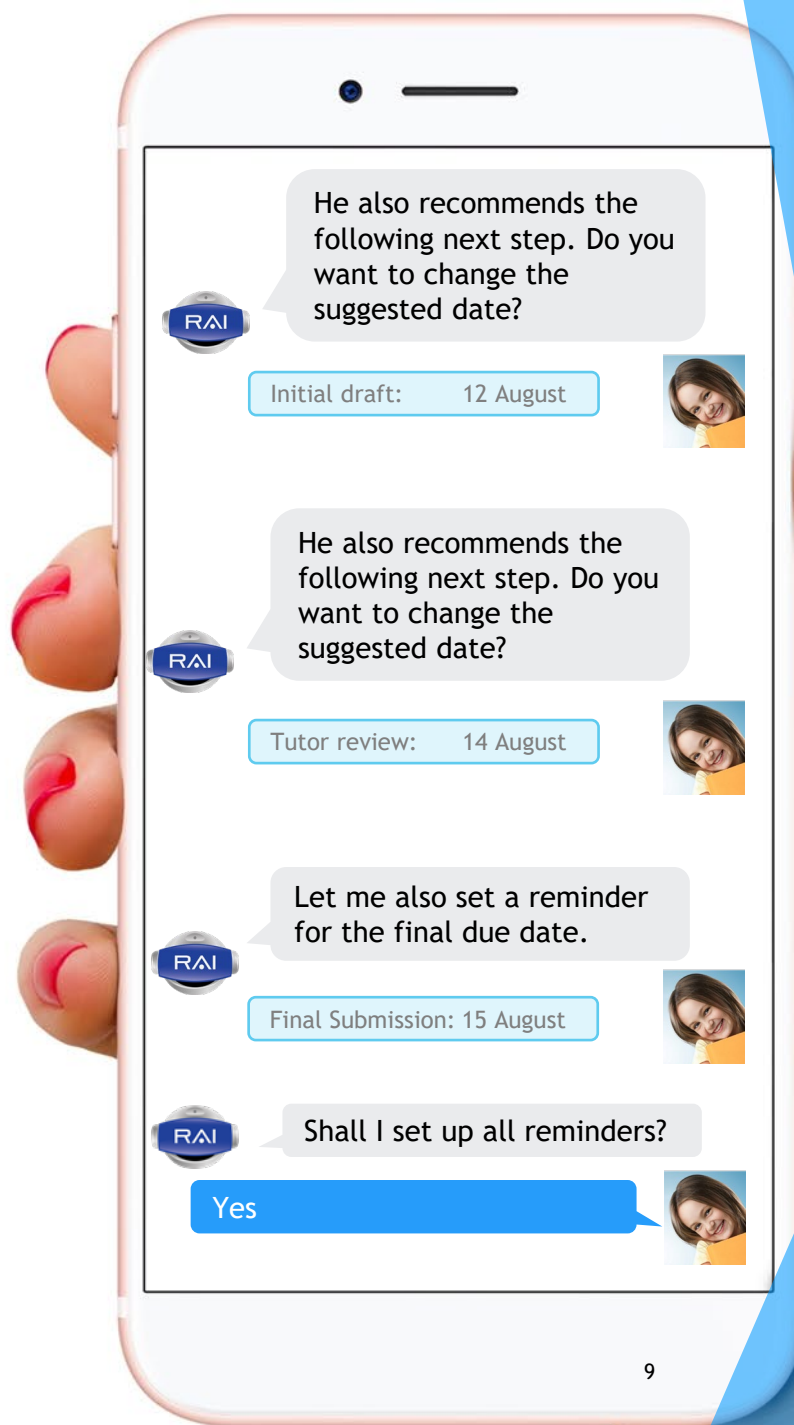

Step 1: Setting up Conversation Flow