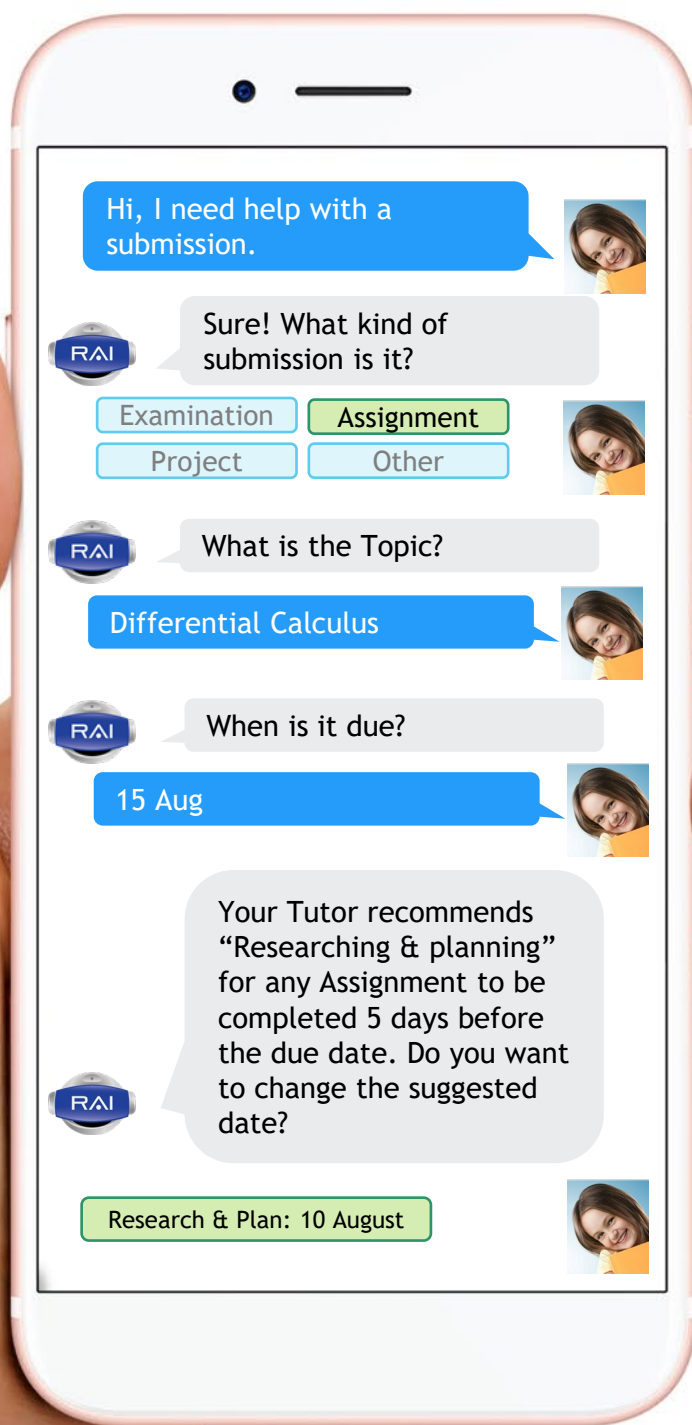

Step 1: Setting up Conversation Flow