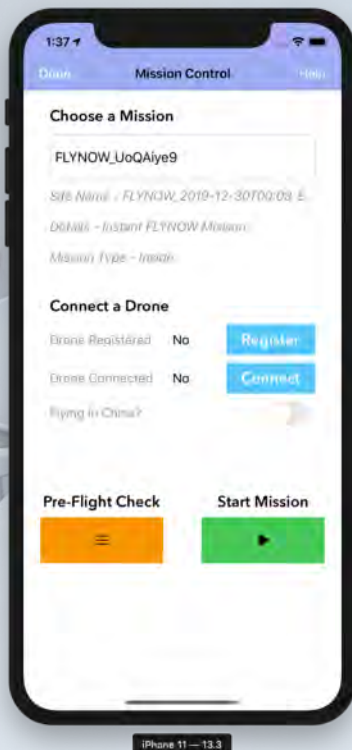

 Admin / Operator / Viewer Roles

Current Pricing

<p>\$0 / first month / first user</p> <p>Free Trial</p> <ul style="list-style-type: none">✓ 30 Day Free trial✓ All industries included <p>DroneInch Mobile App</p> <ul style="list-style-type: none">✓ Plan : Unlimited missions✓ Operate: 200 Missions <p>DroneInch Cloud</p> <ul style="list-style-type: none">✓ Analyze: All features✓ Collaborate: All features <p> DOWNLOAD NOW</p>	<p>\$10 / mission</p> <p>Pay as you Go</p> <ul style="list-style-type: none">✓ Ideal for one-off missions✓ All industries included <p>DroneInch Mobile App</p> <ul style="list-style-type: none">✓ Plan : Unlimited missions✓ Operate: Buy credit bundles <p>DroneInch Cloud</p> <ul style="list-style-type: none">✓ Analyze: Not Included✓ Collaborate: Not Included <p> DOWNLOAD NOW</p>	<p>\$99 / month / user</p> <p>Business</p> <ul style="list-style-type: none">✓ Ideal for all size businesses✓ Buy industry subscription(s) <p>DroneInch Mobile App</p> <ul style="list-style-type: none">✓ Plan : Unlimited missions✓ Operate: 200 Missions/month <p>DroneInch Cloud</p> <ul style="list-style-type: none">✓ Analyze: All features✓ Collaborate: All features <p>Annual pre-pay: 20% Discount</p> <p> DOWNLOAD NOW</p>	<p>\$199 / month / user</p> <p>Drone Service Provider</p> <p>All Business Features +</p> <ul style="list-style-type: none">✓ Manage Multiple Companies✓ User Management: Owner/Operator/Viewer✓ Advanced User Roles & Access Management <p>Annual pre-pay: 20% Discount</p> <p> DOWNLOAD NOW</p>
---	---	--	--

Premium Priced Analysis Package in Yr. 2

Scale Planning

Remote Flight Planning

Mission Scheduler

Live Video and Flight Path View

Plan thousands of flights remotely

Simple Operations

Preflight checklist

One-touch flight

Automated hands-free flight

Operate autonomously checking for compliance and safety

Swift Analysis

Volume, Area and Distance Measurements using 3D model

Plant Health using NDVI index

Site Inspection using Orthomosaic maps