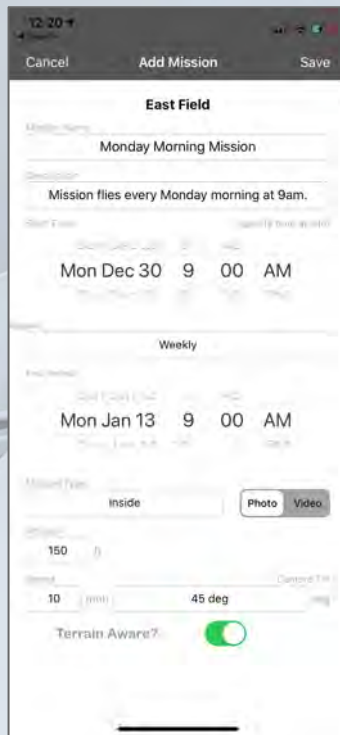

Mission Scheduler