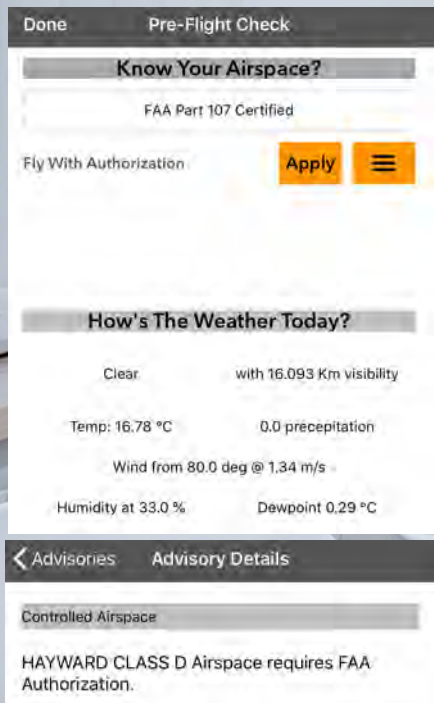

Premium Priced Analysis Package in Yr. 2

Scale Planning

Remote Flight Planning

Mission Scheduler

Live Video and Flight Path View

Plan thousands of flights remotely

Simple Operations

Preflight checklist

One-touch flight

Automated hands-free flight

Operate autonomously checking for compliance and safety

Swift Analysis

Volume, Area and Distance Measurements using 3D model

Plant Health using NDVI index

Site Inspection using Orthomosaic maps