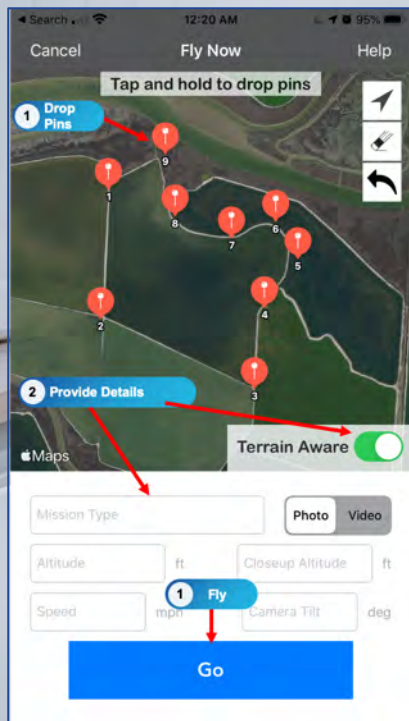

Scale Planning

Remote Flight Planning