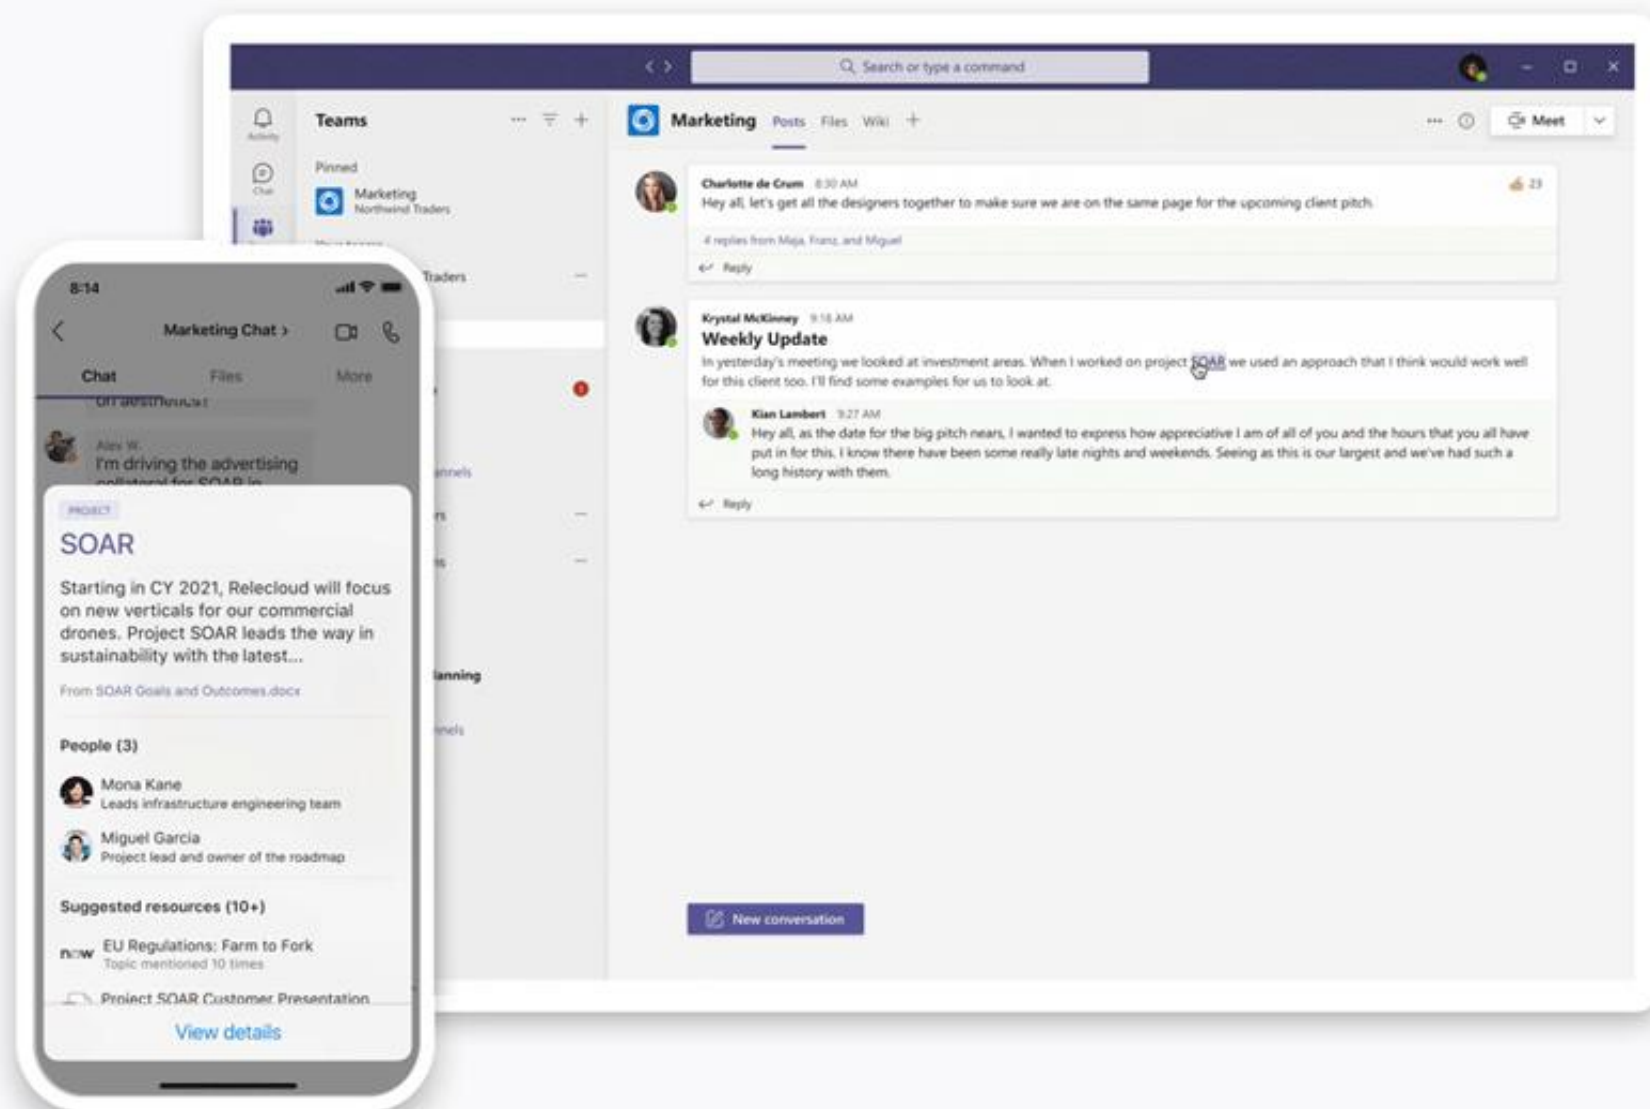

Viva Topics