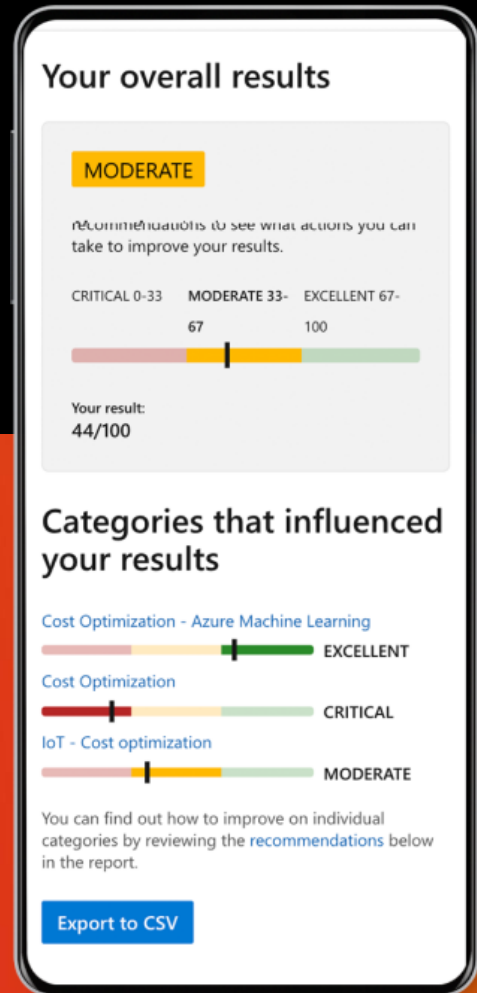

Azure Well Architecture Review

By Sopra Steria

Explore your solution Architecture through :

5 pillars

Cost Optimization
Operational Excellence
Performance Efficiency
Reliability
Security

Using predefined lenses

Core Well-Architected Review
Azure Machine Learning
Internet of Things
SAP On Azure (Preview)
Analytics
Azure Stack Hub (Preview)

With a certified expert

Rely on guidance and tools throughout the workload lifecycle