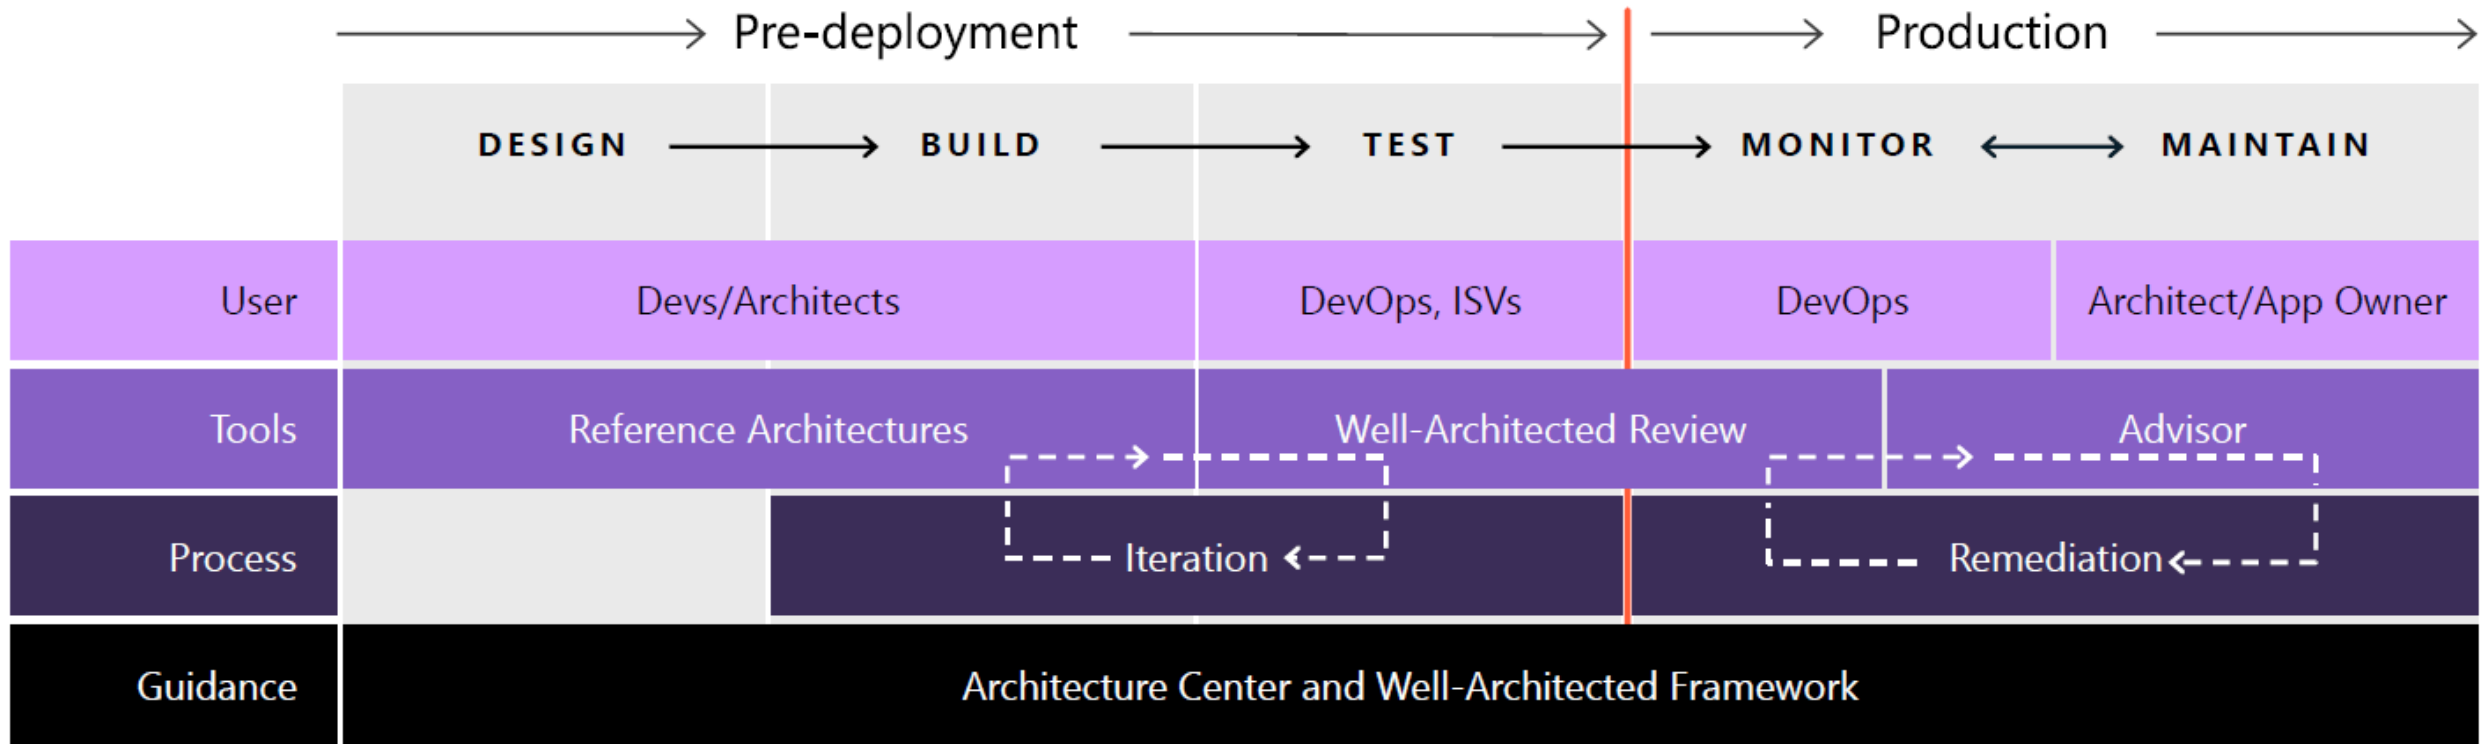

Azure Well Architecture Review

By Sopra Steria

Explore your solution Architecture through :

5 pillars

Cost Optimization
Operational Excellence
Performance Efficiency
Reliability
Security

Using predefined lenses

Core Well-Architected Review
Azure Machine Learning
Internet of Things
SAP On Azure (Preview)
Analytics
Azure Stack Hub (Preview)

With a certified expert

Rely on guidance and tools throughout the workload lifecycle

Build workloads **with confidence** with proven best practices

Design **high-performing workloads** using deep technical guidance

Optimize workloads with actionable focus areas