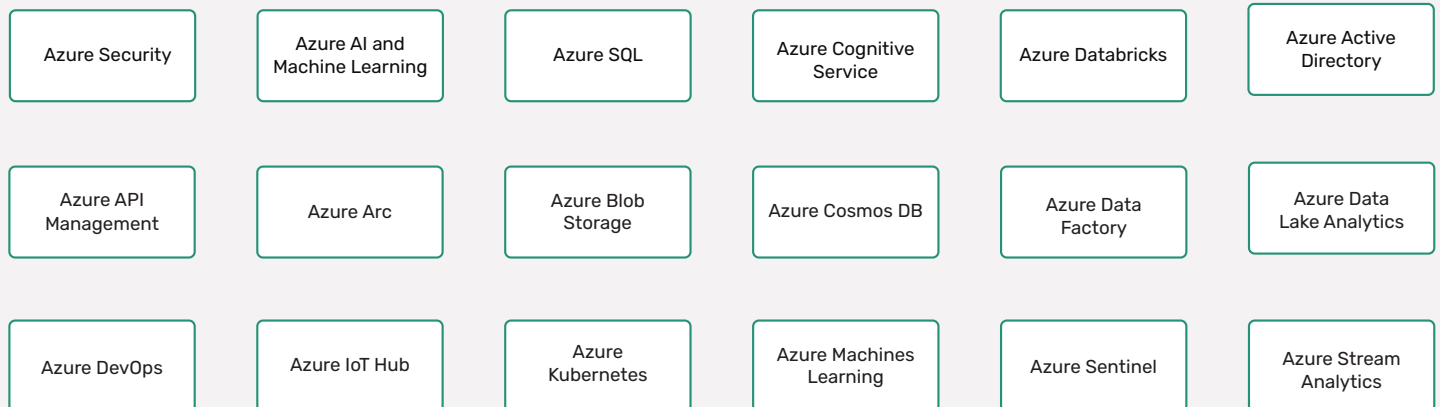

Azure Ecosystem Support

Our Azure services

1. Readiness Assessment

- a. Review of current infrastructure and high level recommendations.
- b. Security assessment.

2. Cost Benefit Analysis

- a. apex Vs Opex
  - Identify and reduce On-Prem Infra cost
  - Identify and provision only the needed infra on the cloud
- b. Efficient cloud services
  - configure and utilize right resources for the application
  - reduce overspend on cloud services

3. Cloud Migration

- a. Procurement, Configuration, and Installation
- b. Setting up server and application infrastructure
- c. Data warehousing, Analytics and BI

4. App Modernization

- a. Containers
- b. Custom App Development
- c. Micro services Architecture

5. Cognitive Services

- a. Text-to-speech
- b. Speech-to-text

6. Cloud Management and Maintenance

- a. Managed Services
- b. Security Services

7. Cloud Security

- a. Ongoing security assessment
- b. Security monitoring and management