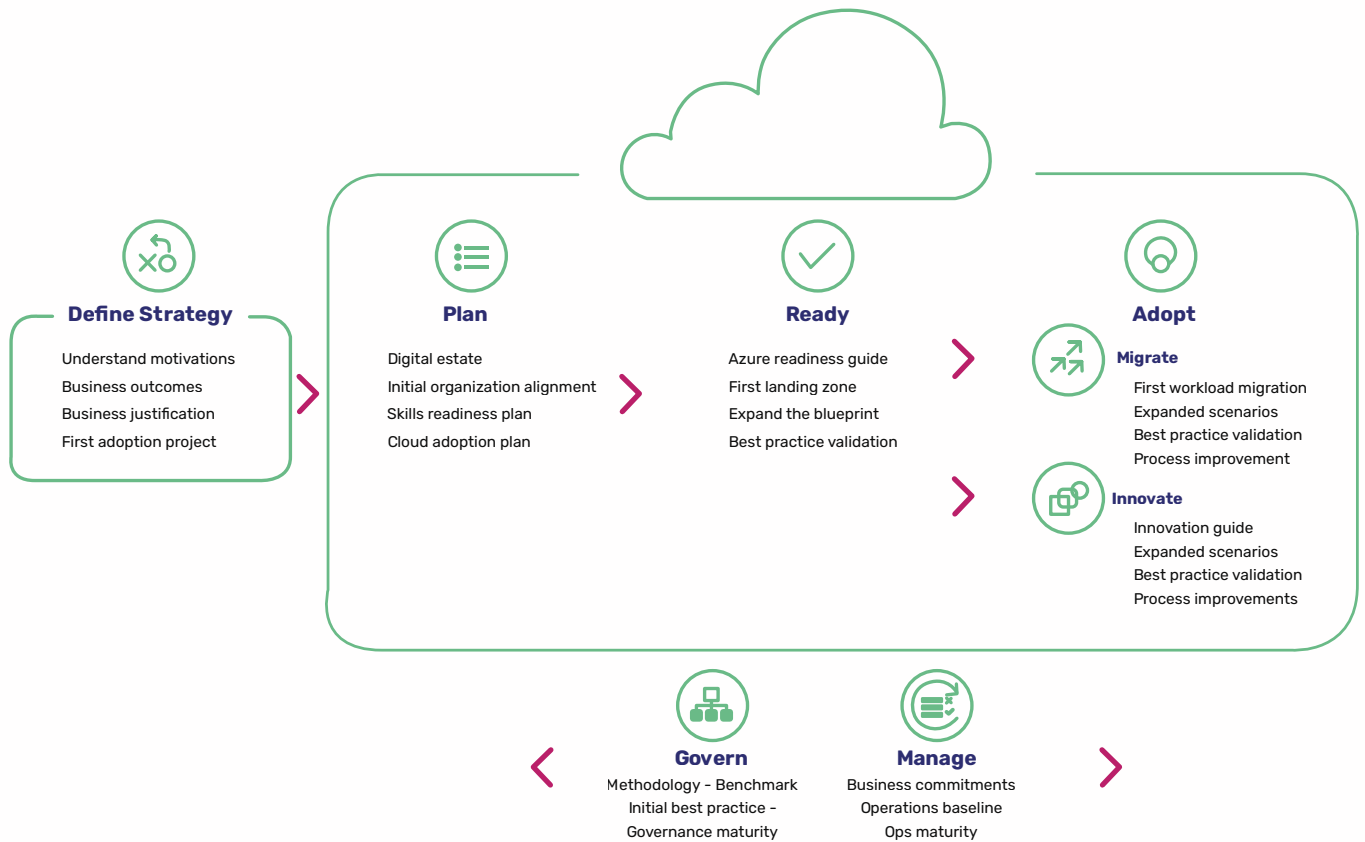

#FocusOnCloud and generate greater ROI at lower TCO with Azure Cloud Solutions

+1 973 601 8770

www.korcomptenz.com

sales@korcomptenz.com

35 Water view BLVD,
Suite 207 Parsippany NJ 07054

USA

CANADA

INDIA

UAE

UK