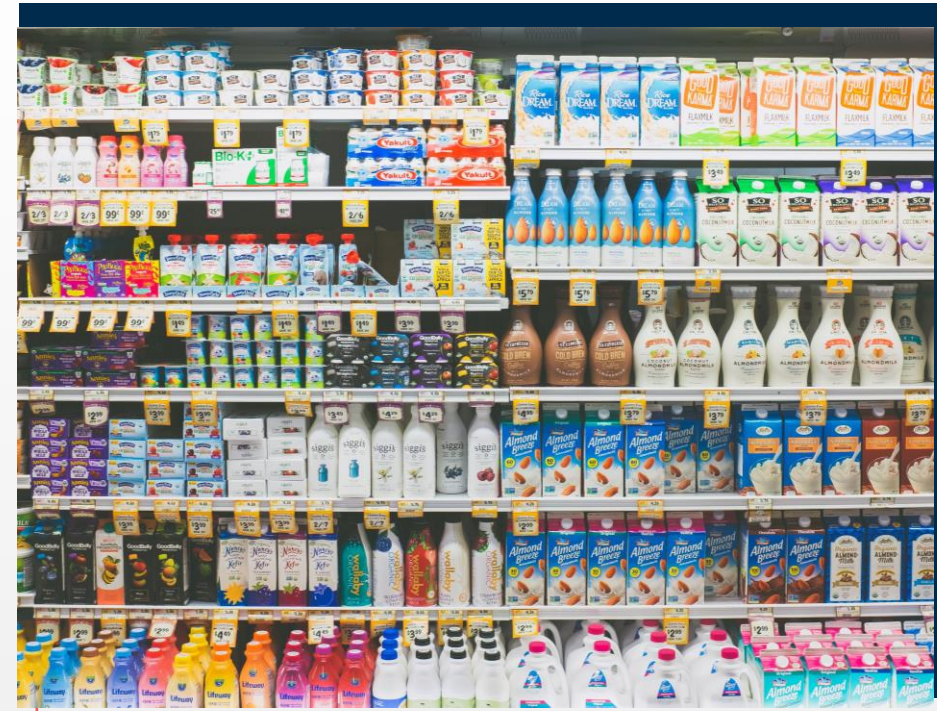

Optimize shelf inventory replenishment process and avoid stock outs with Affine's Automated Real Time Shelf Inventory Management Solution

With Automated Real Time Shelf Inventory Management Solution, Retail customers can use CCTV camera video feed to track their inventory in real-time, always ensuring accurate and up-to-date records, and enabling store operations staff to manage the inventory levels and avoid stock outs

CHALLENGES

Tracking in-store inventory in real-time, managing the inventory levels and avoiding stock outs

IDEAL SOLUTION

Automated real-time inventory management framework powered by Azure ML and cognitive services which analyze in-store CCTV camera video feeds to monitor shelf inventory