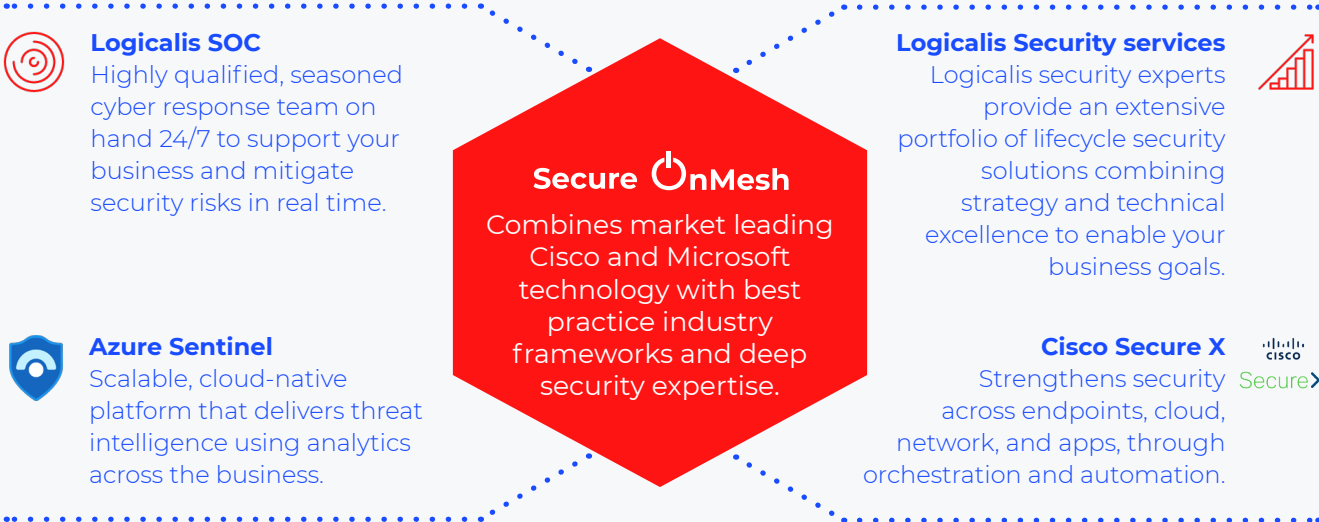

## Make security an intrinsic part of your digital fabric

To compete in the modern marketplace, businesses must be able to adapt to opportunities in real-time. This requires a digital operating model that provides unprecedented levels of agility and flexibility while simultaneously meeting the highest standards of customer security and data integrity.

That's why we designed our Secure OnMesh solution. It weaves real-time security telemetry and response into every element of your digital fabric, so you have the confidence to focus on what matters most to your business – driving greater agility, innovation, and growth.

## An integrated solution embedded within your business

Secure OnMesh integrates and orchestrates security across your entire digital ecosystem using a hyperscale cloud-native platform, to provide automated intelligent insights that can be analyzed and actioned in real-time.

# Turn cybersecurity into a business enabler

A holistic solution stitched into all aspects of your operations, provides the confidence to help you digitally transform.